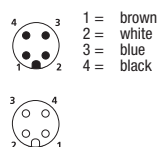

RST-RKT

Actuator/sensor cordset, double-ended, M12, 3-, 4-, 5- and 8-poles, male straight to female 90° connector with self-locking thread and molded cable.

RST-RKWT

Pin Assignments

M12

3 poles

4 poles

5 poles

Part Number	Pins	Standard Cable Lengths	Characteristics
RST 3-RKT 4-3-659/...M	3	0.3M / 0.6M / 1.5M / 1M / 2M / 5M / 10M	 
RST 4-RKT 4-646/...M	4	0.3M / 0.6M / 1.5M / 1M / 2M / 3M / 5M / 6M / 10M / 12M	 
RST 5-RKT 5-647/...M	5	0.3M / 0.6M / 1M / 2M / 5M / 10M	 
RST 8-RKT 8-661/...M	8	0.3M / 0.6M / 1M / 2M / 5M / 10M	 
RST 3-RKWT 4-3-659/...M	3	0.3M / 0.6M / 1.5M / 1M / 2M / 5M / 10M	 
RST 4-RKWT 4-646/...M	4	0.3M / 0.5M / 0.6M / 1.5M / 1M / 2M / 5M / 10M	 
RST 5-RKWT 5-647/...M	5	0.3M / 0.6M / 1M / 2M / 5M / 10M	 
RST 8-RKWT 8-661/...M	8	0.3M / 0.6M / 1M / 2M / 5M / 10M	