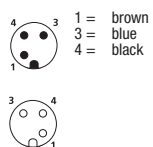

RST-RKT

Actuator/sensor cordset, double-ended, M12, 3-, 4-, 5- and 8-poles, male straight to female 90° connector with self-locking thread and molded cable.

RST-RKWT

Pin Assignments

M12

3 poles

4 poles

5 poles

Part Number	Pins	Standard Cable Lengths	Characteristics
RST 3-RKT 4-3-659/...M	3	0.3M / 0.6M / 1.5M / 1M / 2M / 5M / 10M	 
RST 4-RKT 4-646/...M	4	0.3M / 0.6M / 1.5M / 1M / 2M / 3M / 5M / 6M / 10M / 12M	 
RST 5-RKT 5-647/...M	5	0.3M / 0.6M / 1M / 2M / 5M / 10M	 
RST 8-RKT 8-661/...M	8	0.3M / 0.6M / 1M / 2M / 5M / 10M	 
RST 3-RKWT 4-3-659/...M	3	0.3M / 0.6M / 1.5M / 1M / 2M / 5M / 10M	 
RST 4-RKWT 4-646/...M	4	0.3M / 0.5M / 0.6M / 1.5M / 1M / 2M / 5M / 10M	 
RST 5-RKWT 5-647/...M	5	0.3M / 0.6M / 1M / 2M / 5M / 10M	 
RST 8-RKWT 8-661/...M	8	0.3M / 0.6M / 1M / 2M / 5M / 10M	