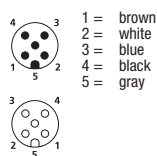

RST-RKT

Actuator/sensor cordset, double-ended, M12, 3-, 4-, 5- and 8-poles, male straight to female 90° connector with self-locking thread and molded cable.

RST-RKWT

Pin Assignments

M12

3 poles

4 poles

5 poles

Part Number	Pins	Standard Cable Lengths	Characteristics
RST 3-RKT 4-3-659/...M	3	0.3M / 0.6M / 1.5M / 1M / 2M / 5M / 10M	 
RST 4-RKT 4-646/...M	4	0.3M / 0.6M / 1.5M / 1M / 2M / 3M / 5M / 6M / 10M / 12M	 
RST 5-RKT 5-647/...M	5	0.3M / 0.6M / 1M / 2M / 5M / 10M	 
RST 8-RKT 8-661/...M	8	0.3M / 0.6M / 1M / 2M / 5M / 10M	 
RST 3-RKWT 4-3-659/...M	3	0.3M / 0.6M / 1.5M / 1M / 2M / 5M / 10M	 
RST 4-RKWT 4-646/...M	4	0.3M / 0.5M / 0.6M / 1.5M / 1M / 2M / 5M / 10M	 
RST 5-RKWT 5-647/...M	5	0.3M / 0.6M / 1M / 2M / 5M / 10M	 
RST 8-RKWT 8-661/...M	8	0.3M / 0.6M / 1M / 2M / 5M / 10M	