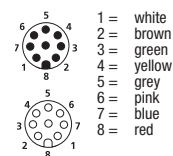

M12-Round-Plug Connector, Double-Ended Cordsets,

RST-RKT | RST-RKWT

3-, 4-, 5-, and 8-Poles

Actuator/sensor cordset, double-ended, M12, 3-, 4-, 5- and 8-poles, male straight to female straight connector with self-locking thread and molded cable.

RST-RKT

Actuator/sensor cordset, double-ended, M12, 3-, 4-, 5- and 8-poles, male straight to female 90° connector with self-locking thread and molded cable.

RST-RKWT

Pin Assignments

M12

3 poles

4 poles

5 poles

8 poles