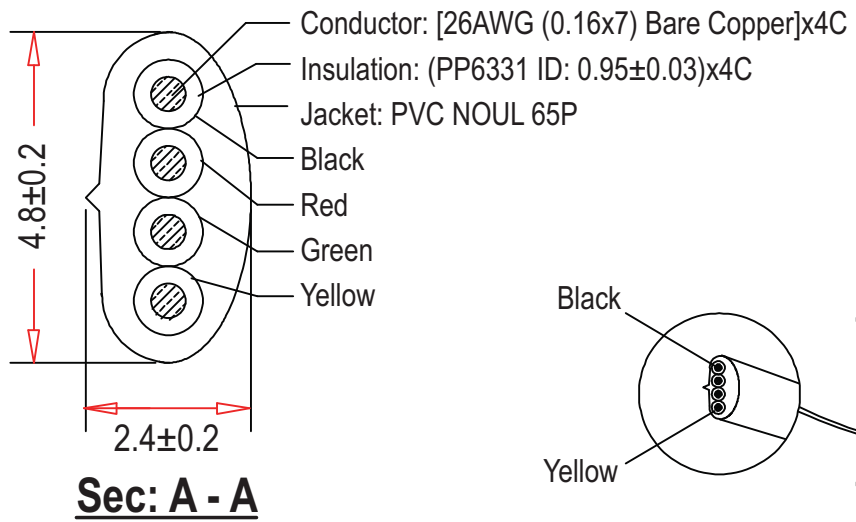

# 1,000Ft/R. "PE" Foam Wrapped

Unit: MM

Scale	1:1						Name
TOLERANCE					Drawn	11.18.11	Chappell
X.X	±0.40				Approved		
X.XX	±0.25						
X.XXX	±0.15						
Angle	±3°						

Item No.	<b>AT-K-26-4-W/1000-R</b>
Title	Modular Straight cable - Raw, 4 Contact, 26AWG, White, 1000Ft
Drawing No.	
Replace	rev00
Sheet	