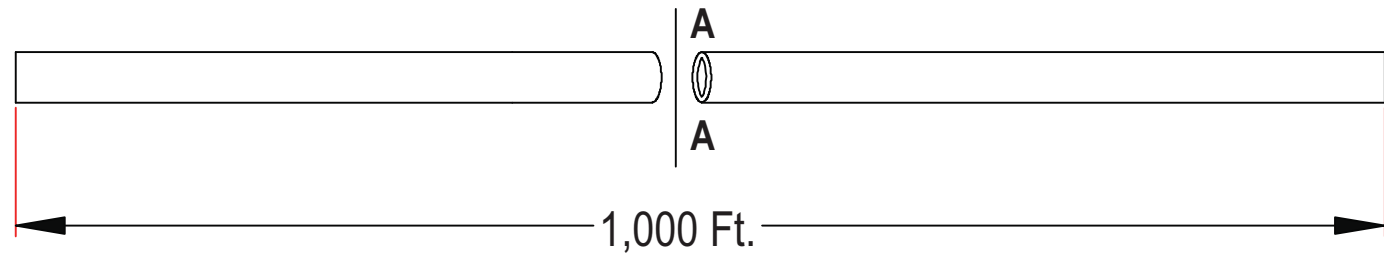

# 1,000Ft/R. "PE" Foam Wrapped

Unit: MM

Scale	1:1						Name
TOLERANCE					Drawn	11.18.11	Chappell
X.X	±0.40				Approved		
X.XX	±0.25						
X.XXX	±0.15						
Angle	±3°						

Item No.	<b>AT-K-26-4-W/1000-R</b>
Title	Modular Straight cable - Raw, 4 Contact, 26AWG, White, 1000Ft
Drawing No.	
Replace	rev00
Sheet	