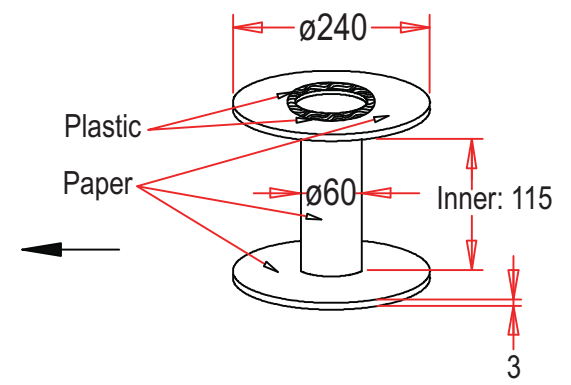

# 1,000Ft/R. "PE" Foam Wrapped

Unit: MM

Scale	1:1						Name
TOLERANCE					Drawn	11.18.11	Chappell
X.X	±0.40				Approved		
X.XX	±0.25						
X.XXX	±0.15						
Angle	±3°						

Item No.	<b>AT-K-26-4-W/1000-R</b>
Title	Modular Straight cable - Raw, 4 Contact, 26AWG, White, 1000Ft
Drawing No.	
Replace	rev00
Sheet	