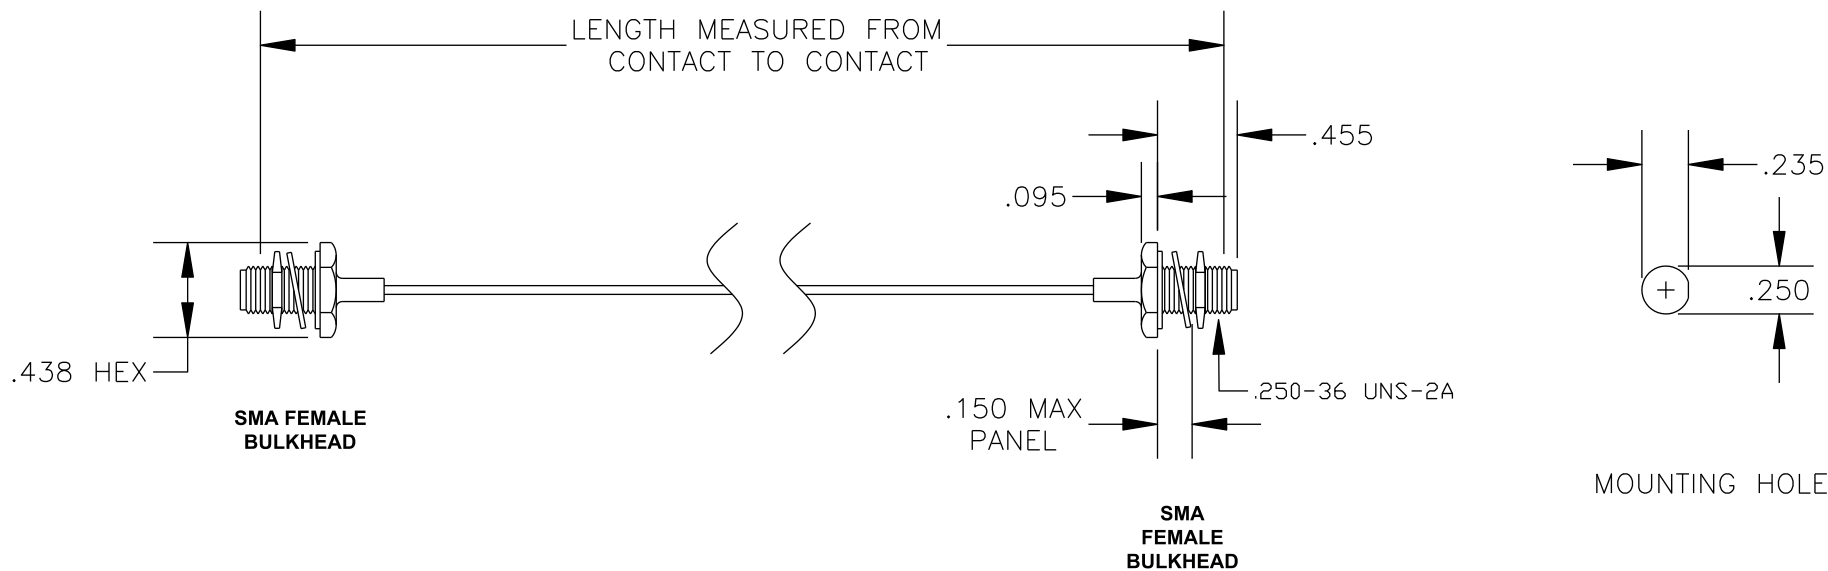

COMPONENTS	IMPEDANCE
SMA FEMALE BULKHEAD	50 OHM
SMA FEMALE BULKHEAD	50 OHM
PE-SR047FL	50 OHM

Standard Lengths	
-12	12"
-24	24"
-36	36"
-48	48"
-60	60"
-XXX	Custom Length in inches

PASTERNAK ENTERPRISES, INC.
 P.O BOX 16759, IRVINE, CA 92623
 PHONE (949) 261-1920 FAX (949) 261-7451

WEB ADDRESS: www.pasternack.com
 E-MAIL ADDRESS: sales@pasternack.com

COAXIAL & FIBER OPTICS

DWG TITLE	DES.
PE34709-XX	CABLE ASSEMBLY, PE-SR047FL, SMA FEMALE BULKHEAD TO SMA FEMALE BULKHEAD

REV. A	FSCM NO. 53919	CAD FILE 020508	SCALE N/A	SIZE A 147
--------	----------------	-----------------	-----------	------------

- NOTES:**
1. UNLESS OTHERWISE SPECIFIED ALL DIMENSIONS ARE NOMINAL.
 2. ALL SPECIFICATIONS ARE SUBJECT TO CHANGE WITHOUT NOTICE AT ANY TIME.
 3. DIMENSIONS ARE IN INCHES.
 4. LENGTH TOLERANCE IS $\pm 1.5\%$ OR $\pm 3/8"$, WHICHEVER IS GREATER.