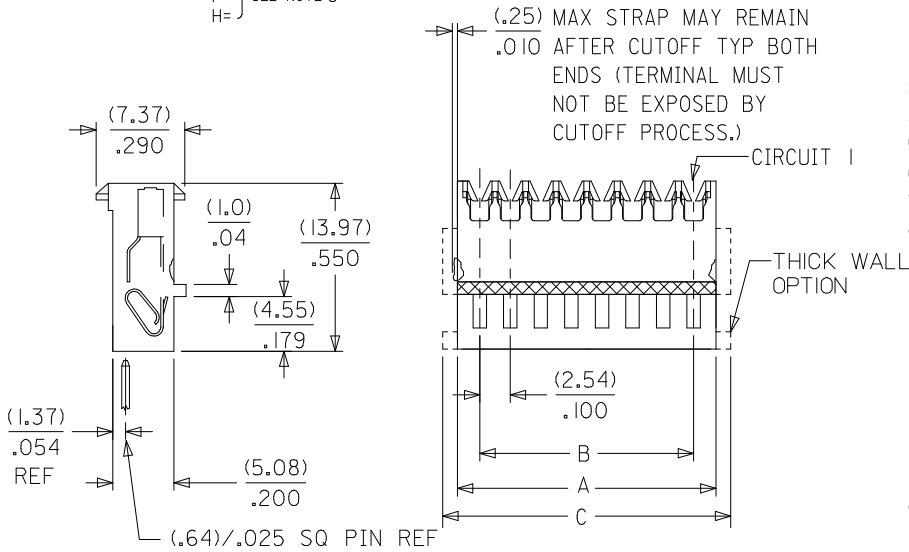

This document was generated on 05/19/2010

PLEASE CHECK WWW.MOLEX.COM FOR LATEST PART INFORMATION

ENGINEERING NUMBERING SYSTEM
SEE SHEET 17 FOR PARTS WITH VOIDS

NOTES

- MATERIAL: UNFILLED NYLON, UL94V-2, MOLDED MATERIAL (CLEAR)
- FINISH:
 - (102) OVERALL TIN: (0.00508)/(0.00200 MIN OVER (0.00254)/(0.00100 MIN COPPER.
 - (208) SELECT GOLD: (0.00038)/(0.00015 MIN, * SELECT TIN: (0.00254)/(0.00100 MIN, OVERALL NICKEL UNDERPLATE: (0.00127)/(0.00050 MIN.
 - (228) SELECT GOLD: (0.00076)/(0.00030 MIN, * SELECT TIN: (0.00254)/(0.00100 MIN, OVERALL NICKEL UNDERPLATE: (0.00127)/(0.00050 MIN.
 - (501) OVERALL GOLD: (0.00051)/(0.00020 MIN OVER (0.00076)/(0.00030 MIN NICKEL
 - (502) OVERALL GOLD: (0.00051)/(0.00020 MIN OVER (0.00127)/(0.00050 MIN NICKEL.
 - (503) OVERALL GOLD: (0.00076)/(0.00030 MIN OVER (0.00127)/(0.00050 MIN NICKEL.
 - (P909) OVERALL TIN: (0.00254)/(0.00100 MIN. *THE PRIMARY SHIPPING CARTON WILL BE LABELED COMPLIANT TO RoHS DIRECTIVE 2002/95/EC AND ELV ANNEX II OF DIRECTIVE 2000/53/EC*. CARTONS WITHOUT THIS LABEL MAY CONTAIN PRODUCT WITH TIN/LEAD PLATINGS.
- PRODUCT SPECIFICATION: PS-7720-001
- PACKAGING: BULK PK-7720-001 SEE CHART
- THESE HOUSINGS ARE FOR USE WITH SINGLE 22 AWG WIRE TERMINATION ONLY
- COLOR STRIPE TO RUN LENGTH OF RIB AS SHOWN (SEE CHART FOR COLOR)
- SEE APPLICATION SPEC SMES-7720-0002 FOR ADDITIONAL INFORMATION.
- WIRE SPECIFICATIONS: SEE SMES-7720-0002 (INSUL. DIA (1.52)/(0.060 MAX)
 - SLOT SIZE A FOR USE WITH: 26 AWG SOLID, STRANDED TINNED
 - SLOT SIZE H FOR USE WITH: 28 AWG SOLID, STRANDED TINNED, AND STRANDED TOPCOAT
 - SLOT SIZE F FOR USE WITH: 24 AWG SOLID, STRANDED TINNED, AND STRANDED TOPCOAT
 - SLOT SIZE E FOR USE WITH: 26 AWG STRANDED TOPCOAT
 - SLOT SIZE G FOR USE WITH: 22 AWG STRANDED TINNED
- THIS PART CONFORMS TO CLASS B REQUIREMENTS OF COSMETIC SPECIFICATION PS-45499-002.