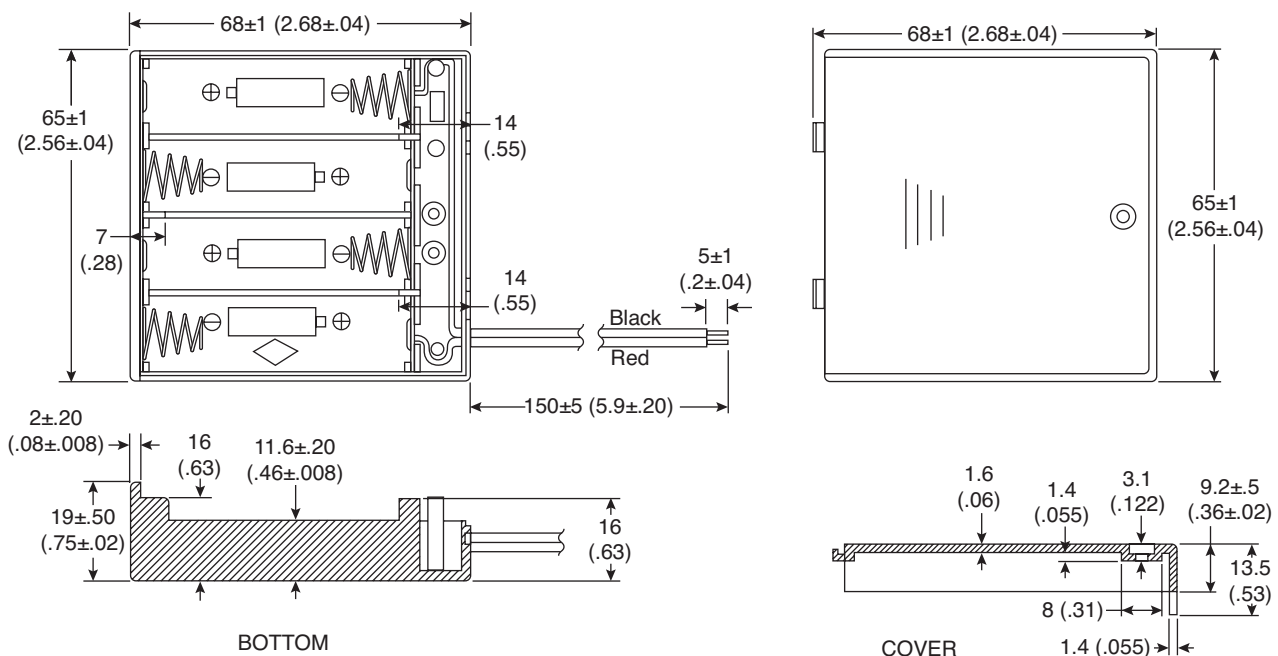

Date Last Revised: 5-10-12

Dimensions: mm (in.)

## SPECIFICATIONS

<b>Wire:</b>	AWG#26; Black & Red 150mm+5mm (5.9±.2); Strip & Tin 5mm±1mm (.2±.04)
<b>Material:</b>	ABS Resin black color
<b>Spring:</b>	0.5mm 65C Spring Wire
RoHS Compliant	