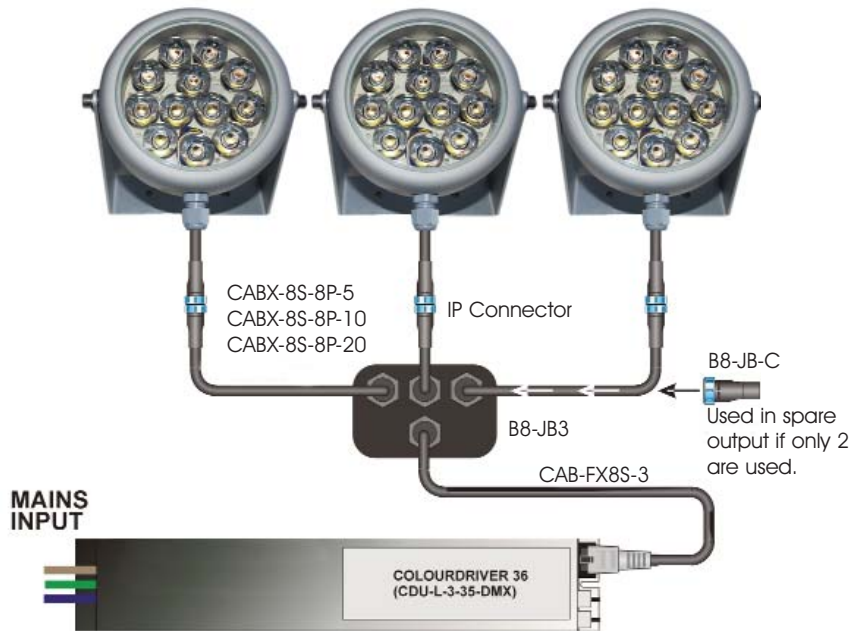

Series LED Fixture

Cables and Accessories

Accessory Code	Description
CAB-FX8S-3	3 metre Molex to Buccaneer cable connects to ESS Fixture
CABX-8S-8P-(5,10,20)	5, 10 or 20 Metre IP67 Extension Cable
CAB-INFX8S-3	3 metre Molex to Buccaneer cable connects to CABX Extension cables
B8-JB-3	IP67 Junction B8-JB-3 Block 1 in 3 out
B8-JB-C	IP67 Junction Block Common Connector

Typical Wiring Examples

ES 36 Connected to Colourdriver 36

Dialight reserves the right to make changes at any time in order to supply the best product possible.
The most current version of this document will always be available at:
www.dialight.com/Assets/Brochures_And_Catalogs/Illumination/MDEXESTEMO.pdf