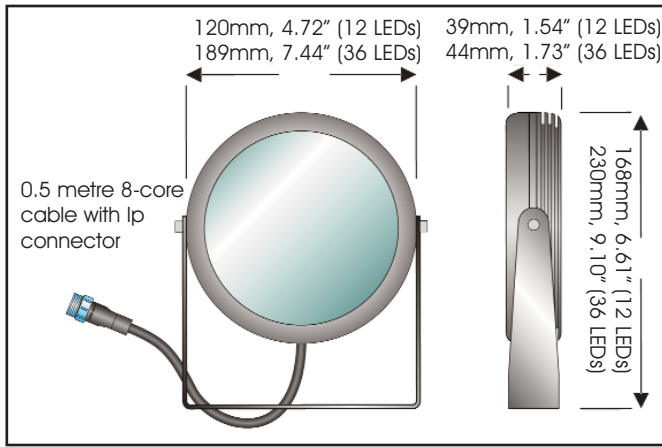

Certifications & Compliance

- ▷ CE Compliant to EN 62031
- ▷ IP67 rated as standard

Features & Benefits:

- ▷ Utilises the latest high efficiency LUXEON® Rebel™ LED technology
- ▷ > 70% lumen maintenance @ 50,000 hours at max operating temperature
- ▷ Low power consumption
- ▷ Choice of optical patterns available

Order Codes:

ESS-AA-BB-CC

Housing Colour (S)	# of LEDs (AA)	Typical Power Consumption (Watts)	Typical Colour Temperature (BB)	Lens Type (CC)
Silver	12	14.4	CW = 5000K - 6350K	SD (Spot Diffused) = Spot 7°
			NW = 3800K - 4100	MD (Medium) = Medium 10°
	36	43.2	WW = 2850K - 3250	WD (Wide) = Wide 20°

Ordering Codes: Compatible Drivers

Part Number	DESCRIPTION
CDU-L-3-35-DMX	3 Channel 350mA Constant Current Driver with DMX interface

Application:

Utilizes the latest high efficiency LUXEON Rebel LED technology. Applications include Exterior Lighting, Architectural Lighting, Wall Washing, Nightclubs and Entertainment. Choice of optical patterns available. All of Dialight's long life LED luminaires are designed to meet the most demanding specification criteria while offering maximum energy savings, reduced maintenance costs, and a superior quality of light.

Mechanical Information:

Fixture Dimensions:	12 LEDs = 120mm x 168mm x 39mm [4.72" X 6.61" X 1.54"]
	36 LEDs = 189mm x 230mm x 44mm [7.44" X 9.10" X 1.73"]
Container Weight:	12 LEDs - 2.5kg / 5.5lbs 36 LEDs - 2.5kg / 5.5lbs
Mounting:	Adjustable bracket
Electrical specifications:	
Operating Temperature:	-20°C to +45°C
Drive Current:	350mA
Housing:	Silver Anodised Aluminium Housing
Lens:	Glass and Resin Lens
Photometric Information:	
	12 LEDs
	36 LEDs