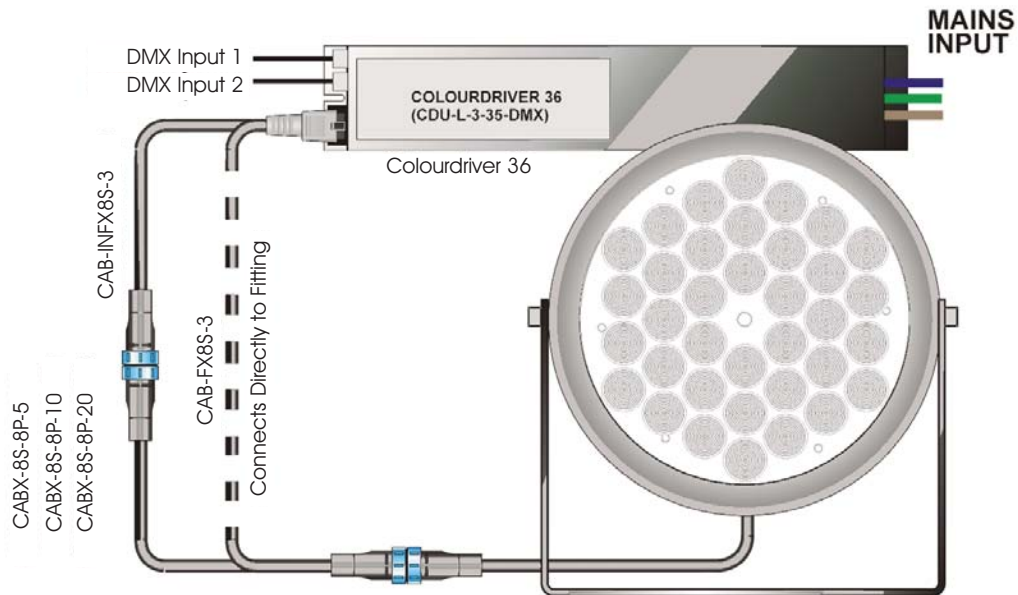

Series LED Fixture

Cables and Accessories

Accessory Code	Description
CAB-FX8S-3	3 metre Molex to Buccaneer cable connects to ESS Fixture
CABX-8S-8P-(5,10,20)	5, 10 or 20 Metre IP67 Extension Cable
CAB-INFX8S-3	3 metre Molex to Buccaneer cable connects to CABX Extension cables
B8-JB-3	IP67 Junction B8-JB-3 Block 1 in 3 out
B8-JB-C	IP67 Junction Block Common Connector

Typical Wiring Examples

ES 36 Connected to Colourdriver 36

Dialight reserves the right to make changes at any time in order to supply the best product possible.
The most current version of this document will always be available at:
www.dialight.com/Assets/Brochures_And_Catalogs/Illumination/MDEXESTEMO.pdf