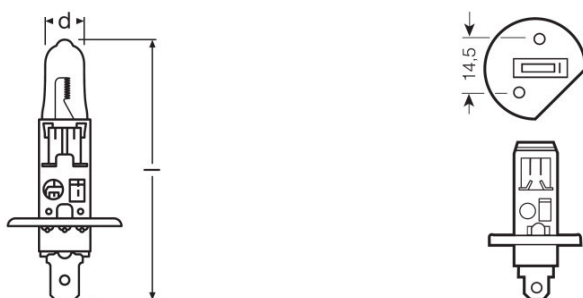

Product features

- Modern design with a silver cap (H4/H7)

Product datasheet

Technical data

Electrical data

Power input	68 W ¹⁾
Nominal voltage	12.0 V
Nominal wattage	55.00 W
Test voltage	13.2 V

¹⁾ Maximum

Photometrical data

Luminous flux	1550 lm
Luminous flux tolerance	±15 %

Dimensions & weight

Length	67.5 mm
Diameter	9 mm
Product weight	7.00 g

Lifespan

Lifespan B3	250 h
Lifespan Tc	450 h

Additional product data

Base (standard designation)	P14.5s
-----------------------------	--------