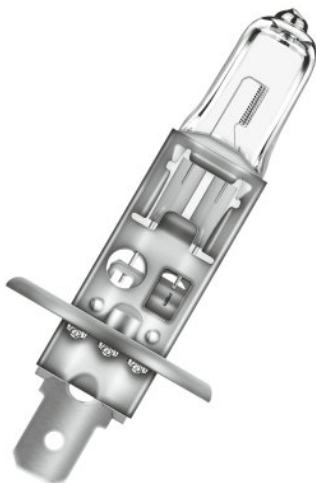

64150SV2

SILVERSTAR 2.0 | Halogen headlight lamps

Areas of application

- Headlight
- Ideal for use in clear-glass headlights

Product benefits

- Up to 60 % more light (compared to standard lamps)
- Up to 20 m longer beam (compared to standard halogen lamps)
- Up to twice the lifetime (compared to predecessor)
- Dangers can be seen sooner
- More time to react
- Excellent price/performance ratio

Product features

- Modern design with a silver cap (H4/H7)

Product datasheet

Technical data

Electrical data

Power input	68 W ¹⁾
Nominal voltage	12.0 V
Nominal wattage	55.00 W
Test voltage	13.2 V

¹⁾ Maximum

Photometrical data

Luminous flux	1550 lm
Luminous flux tolerance	±15 %

Dimensions & weight

Length	67.5 mm
Diameter	9 mm
Product weight	7.00 g

Lifespan

Lifespan B3	250 h
Lifespan Tc	450 h

Additional product data

Base (standard designation)	P14.5s
-----------------------------	--------