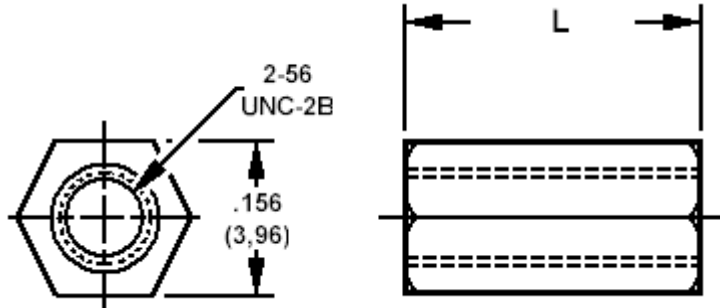

350-7415 Spacer/Stand-off, hexagonal, threaded

How to order code
350-7415-XX-YY-00
 Basic Part No XX = L dimension, YY = Plating Finish

DIMENSIONS, (XX)		
	(XX)	L
350-7415	-02	.188 (4,78)
	-03	.250 (6,35)
	-04	.312 (7,92)
	-05	.375 (9,53)
	-06	.438 (11,13)
	-07	.500 (12,70)

MATERIALS		
Component	Material	Finish (YY)
Spacer/Stand-Off	Aluminium	-19 Clear Chromate