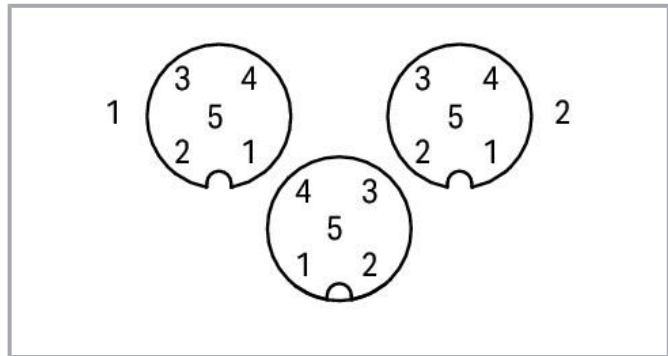

Data

Technical data

Connection type	M12 socket; M12 socket - M12 plug
Pole No.	5
Connector interface coding (cable/adaptor) 1 1	A-coded
Connector interface coding (cable/adaptor) 2 1	A-coded
Connector interface coding (cable/adaptor) 1 2	A-coded
Insulation resistance	1000 MΩ

Mechanical data

Weight	28 g

Environmental requirements

Protection type	IP67
Note on protection type	In fully locked position
Pollution degree (5)	3

Subject to changes. Please also observe the further product documentation!