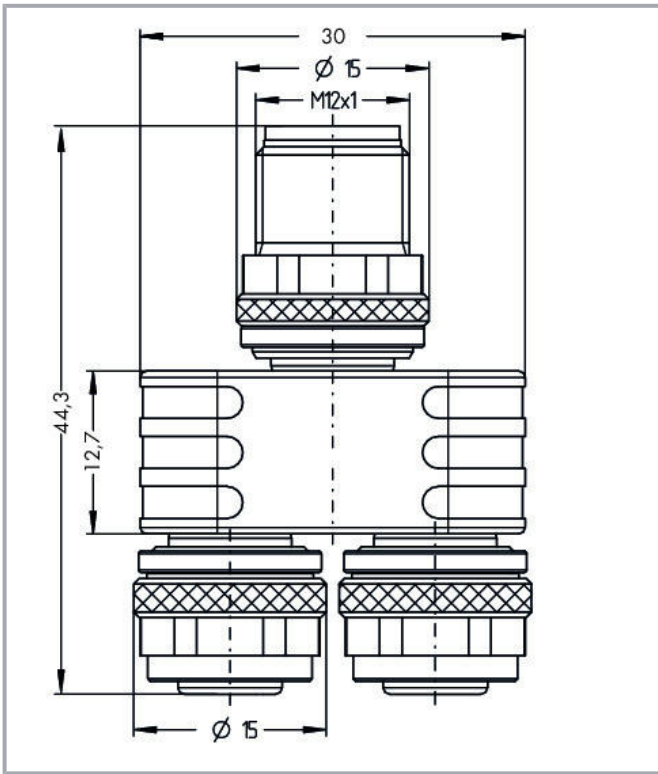

Data

Technical data

Connection type	M12 socket; M12 socket - M12 plug
Pole No.	5
Connector interface coding (cable/adaptor) 1 1	A-coded
Connector interface coding (cable/adaptor) 2 1	A-coded
Connector interface coding (cable/adaptor) 1 2	A-coded
Insulation resistance	1000 MΩ

Mechanical data

Weight	28 g

Environmental requirements

Protection type	IP67
Note on protection type	In fully locked position
Pollution degree (5)	3

Subject to changes. Please also observe the further product documentation!