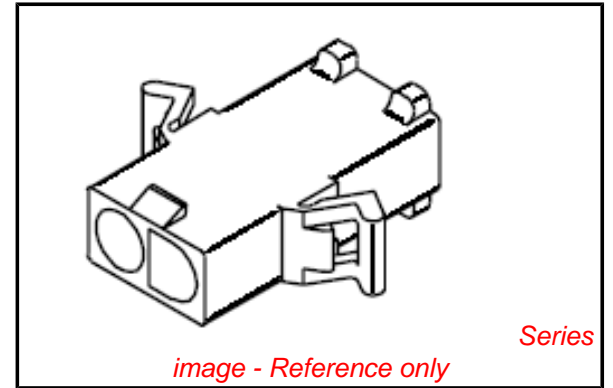

**Documents:**

[3D Model](#) [RoHS Certificate of Compliance \(PDF\)](#)  
[Drawing \(PDF\)](#)

**Agency Certification**

CSA LR19980  
 UL E29179

**General**

Product Family Crimp Housings  
 Series [3191](#)  
 Application Power, Wire-to-Wire  
 Comments Polarized to Mating Part, with Mounting Ears  
 Overview [Standard .093" Pin and Socket Connectors](#)  
 Product Name Standard .093"  
 UPC 800753872479

**Physical**

Breakaway No  
 Circuits (maximum) 2  
 Color - Resin Natural  
 Flammability 94V-0  
 Gender Plug  
 Glow-Wire Compliant No  
 Keying to Mating Part None  
 Lock to Mating Part Yes  
 Material - Resin Nylon  
 Number of Rows 1  
 Packaging Type Bag  
 Panel Mount Yes  
 Pitch - Mating Interface 6.70mm  
 Polarized to Mating Part Yes  
 Stackable No  
 Temperature Range - Operating -40°C to +105°C

**Electrical**

Current - Maximum per Contact 12A

**Material Info**

Old Part Number 3191-2P-201

**Reference - Drawing Numbers**

Sales Drawing SD-3191-2\*

**EU RoHS**

**ELV and RoHS Compliant**  
**REACH SVHC Not Reviewed**  
**Low-Halogen Status Not Reviewed**