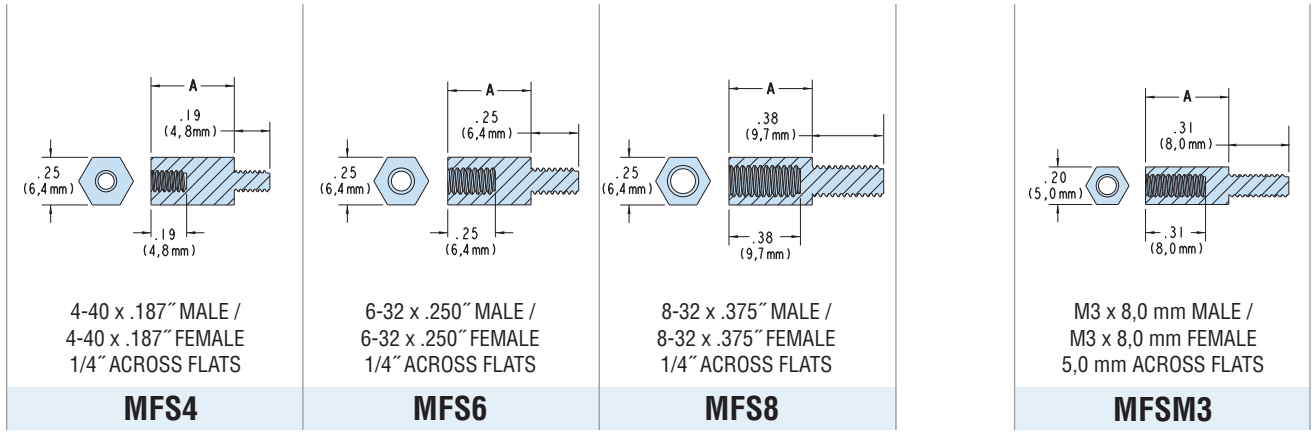

Heyco® Nylon Male/Female Threaded Hex Supports

	Thread Length		Mounting Hole Diameter		Thread Length		Mounting Hole Diameter		Thread Length		Mounting Hole Diameter		Thread Length		Mounting Hole Diameter	
	in.	mm.	in.	mm.	in.	mm.	in.	mm.	in.	mm.	in.	mm.	mm.	in.	mm.	mm.
Male end	.187	4,8	4-40		.250	6,4	6-32		.375	9,5	8-32		8,0	.315	M3	
Female end	.187	4,8	4-40		.250	6,4	6-32		.375	9,5	8-32		8,0	.315	M3	

A	PART NO.	DESCRIPTION	PART NO.	DESCRIPTION	PART NO.	DESCRIPTION	A	PART NO.	DESCRIPTION		
in.	mm.	Natural	Natural	Natural	Natural	Natural	mm.	in.	Natural		
.250	6,4	11800	MFS4-04	11820	MFS6-04 †	11840	MFS8-04 †	6,0	.236	11859	MFSM3-M06 NEW!
.276	7,0	11801	MFS4-04.4					10,0	.394	11860	MFSM3-M10
.312	7,9	11802	MFS4-05*	11822	MFS6-05*			12,0	.472	11861	MFSM3-M12
.375	9,5	11803	MFS4-06	11823	MFS6-06	11843	MFS8-06 ††	15,0	.590	11862	MFSM3-M15
.437	11,1	11804	MFS4-07	11824	MFS6-07	11844	MFS8-07	18,0	.709	11863	MFSM3-M18
.500	12,7	11805	MFS4-08	11825	MFS6-08	11845	MFS8-08	20,0	.787	11864	MFSM3-M20
.562	14,3	11806	MFS4-09	11826	MFS6-09	11846	MFS8-09	25,0	.984	11865	MFSM3-M25
.600	15,2	11807	MFS4-09.6								
.625	15,9	11808	MFS4-10	11828	MFS6-10	11848	MFS8-10				
.687	17,4			11829	MFS6-11*						
.750	19,1	11810	MFS4-12	11830	MFS6-12	11850	MFS8-12				
.875	22,2	11811	MFS4-14	11831	MFS6-14	11851	MFS8-14				
.937	23,8			11832	MFS6-15						
1.000	25,4	11813	MFS4-16	11833	MFS6-16	11853	MFS8-16				
1.125	28,6	11814	MFS4-18	11834	MFS6-18	11854	MFS8-18				
1.250	31,8	11815	MFS4-20	11835	MFS6-20	11855	MFS8-20				
1.312	33,3			11836	MFS6-21						
1.375	34,9	11817	MFS4-22	11837	MFS6-22	11857	MFS8-22				
1.500	38,1			11839	MFS6-24						
2.000	50,8	11818	MFS4-32	11838	MFS6-32	11858	MFS8-32 NEW!				

Standard color natural.
 † Female thread depth is .190" (4,8 mm)
 †† Female thread depth is .200" (5,1 mm)
 * Special order.

Quick Specs

Material	Nylon 6/6
Flammability Rating	94V-2
Temperature Range	-40°F (-40°C) to 185°F (85°C)