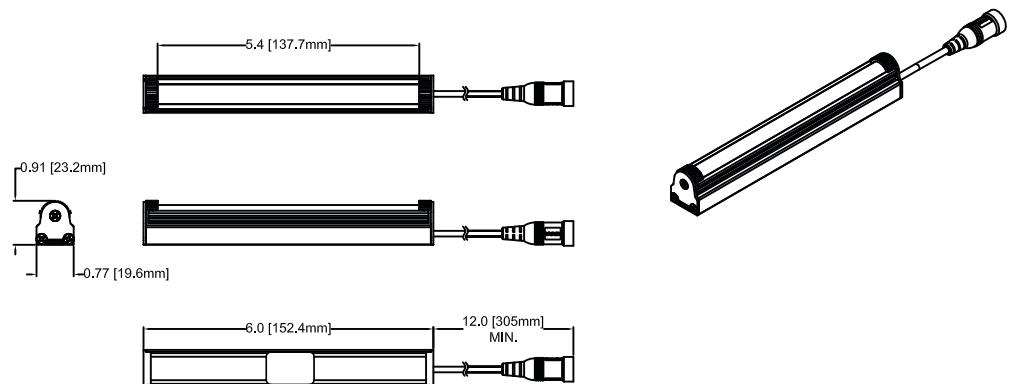

### SPECIFICATIONS

Color Temperature	Lumen Output	Efficacy (lm/W)	Color Rendering Index (CRI)
Cool (C) - 6500K	240	75	70
Neutral (N) - 4500K	225	71	76
Warm (W) - 3000K	220	65	80

Rated Life:	50,000 hours
Beam Angle:	120°
Power Consumption:	3.5 Watts
Operating Temperature:	0° C ~+ 40° C
Voltage Input:	24VDC, Constant Voltage
Controls:	See Accessory SW-1001
Housing:	Extruded Aluminum, Black Polycarbonate Lens, Clear
Weight (g):	65
Dimensions:	W .77" (19.6mm) H .91" (23.2mm) L 6" (152.4mm) ** **not including mounts

### DIMENSIONS