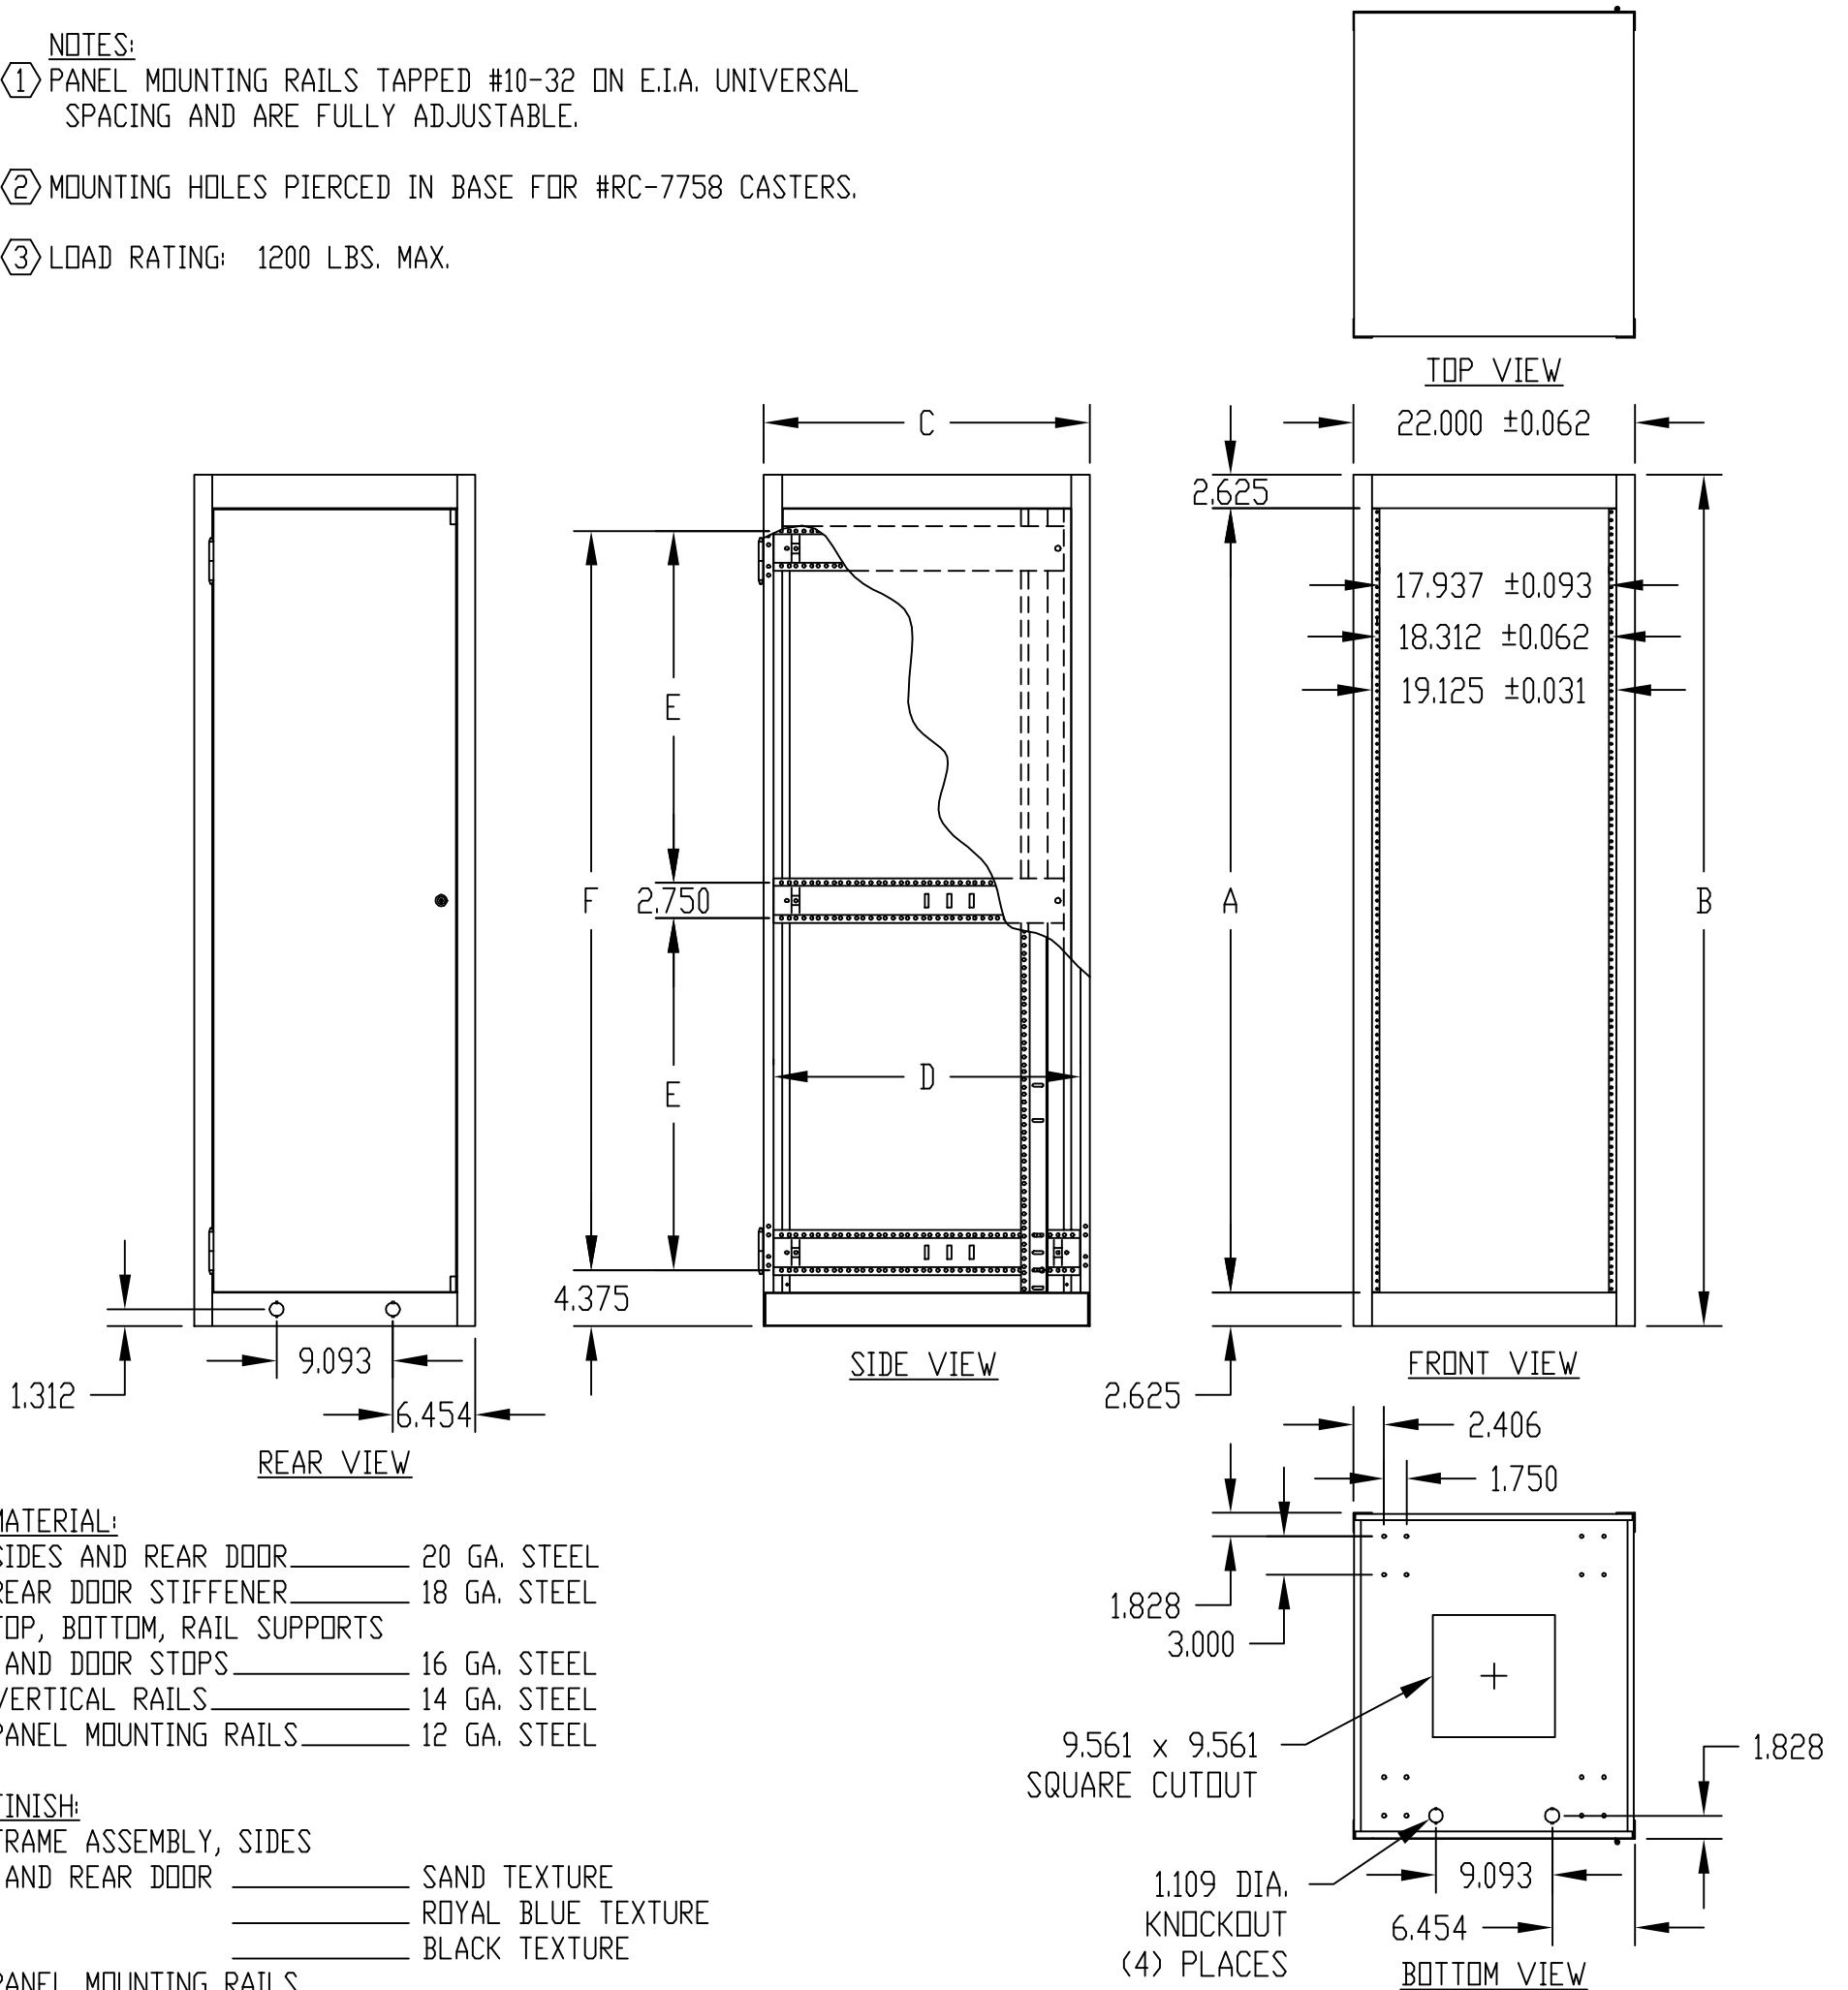

PART NAME	ECONOMIZER CABINET RACK (19" P.S.)	PART No.	ER-16502 thru ER-16526	REV. DATE	1-27-11
-----------	------------------------------------	----------	------------------------	-----------	---------

**NOTES:**

- ① PANEL MOUNTING RAILS TAPPED #10-32 ON E.I.A. UNIVERSAL SPACING AND ARE FULLY ADJUSTABLE.
- ② MOUNTING HOLES PIERCED IN BASE FOR #RC-7758 CASTERS.
- ③ LOAD RATING: 1200 LBS. MAX.

**OPTIONAL ACCESSORIES**

PART NO.	PANEL SPACE A	B	C	D	E	F	PANEL MTG. RAILS PART NO.	ECONOGLAS DOORS PART NO.
ER-16502	42.000	47.312	18.500	17.000	—	38.562	PMR-9450	V-9763-L
ER-16503	52.500	57.812			—	49.062	PMR-9451	V-9764-L
ER-16504	61.250	66.562			27.531	57.812	PMR-9452	V-9765-L
ER-16505	70.000	75.312			31.906	66.562	PMR-9453	V-9766-L
ER-16506	78.750	84.062	18.500	17.000	36.281	75.312	PMR-9454	V-9767-L
ER-16511	21.000	26.312	25.500	24.000	—	17.562	PMR-9448	V-9760-L
ER-16512	42.000	47.312			—	38.562	PMR-9450	V-9763-L
ER-16513	52.500	57.812			—	49.062	PMR-9451	V-9764-L
ER-16514	61.250	66.562			27.531	57.812	PMR-9452	V-9765-L
ER-16515	70.000	75.312			31.906	66.562	PMR-9453	V-9766-L
ER-16516	78.750	84.062	25.500	24.000	36.281	75.312	PMR-9454	V-9767-L
ER-16521	21.000	26.312	30.750	29.250	—	17.562	PMR-9448	V-9760-L
ER-16522	42.000	47.312			—	38.562	PMR-9450	V-9763-L
ER-16523	52.500	57.812			—	49.062	PMR-9451	V-9764-L
ER-16524	61.250	66.562			27.531	57.812	PMR-9452	V-9765-L
ER-16525	70.000	75.312			31.906	66.562	PMR-9453	V-9766-L
ER-16526	78.750	84.062	30.750	29.250	36.281	75.312	PMR-9454	V-9767-L