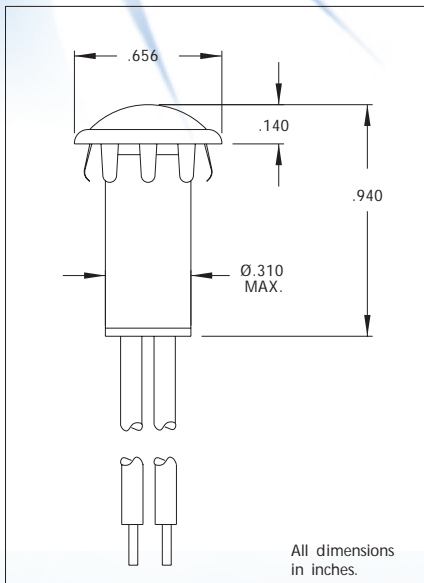

2990P Series Non-Relampable Incandescent Indicator Lights

DESCRIPTION AND FEATURES

Mounting: Ø.500 MIN.

Wire Leads: No.24 AWG 4.40/4.80 long, stripped .430/.570

Lens: Polycarbonate

Bezel: Mirror finish chrome plated steel

Lens Color	Incandescent	
	Model No. (12V)	Model No. (28V)
Red	2990P1-12V	2990P1-28V
Amber	2990P3-12V	2990P3-28V
White	2990P4-12V	2990P4-28V
Green	2990P5-12V	2990P5-28V
Blue	2990P6-12V	2990P6-28V
Lamp used	#2162	#2187
Lead color	Yellow	Purple
Mounting	Plug-button bezel	