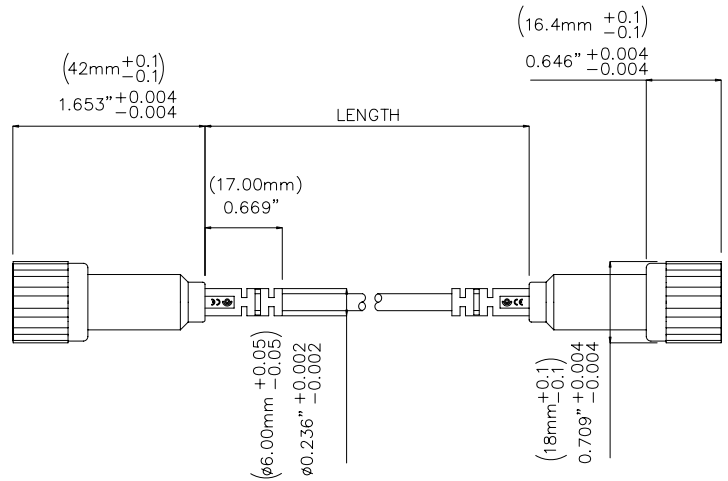

Models 72926
IEC Insulated BNC Male 50 ohm Cable

Features

- IEC Insulated BNC Male to BNC Male 50 ohm cable.

Materials

- Connector body: Nickel plated Brass
- Center Contact: Gold Plated Brass
- Dielectric: White PTFE

Ordering Information

Model: 72926-C-Length
Available Lengths: 40 inches (-40) or 80 inches (-80)

Specifications

Max Current	3 A Max
Max Voltage	500 V CAT I 150 V CAT III
Cable	50 Ω

USA: Sales: 800-490-2361 Technical Support: 800-241-2060 Fax: 888-403-3360

Europe: 31-(0) 40 2675 150 **International:** 425-446-5500
e-mail: technicalsupport@pomonatest.com

Where to Buy: www.pomonaelectronics.com

All dimensions are in inches. Tolerances (except noted): .xx = $\pm 0.02''$ (.51 mm), .xxx = $\pm 0.005''$ (.127 mm). All specifications are to the latest revisions. Specifications are subject to change without notice. Registered trademarks are the property of their respective companies.