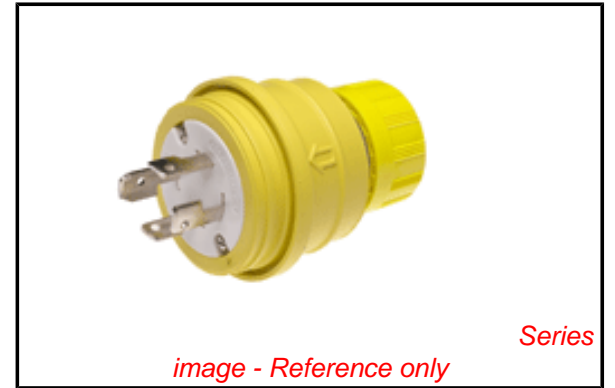

PLEASE CHECK WWW.MOLEX.COM FOR LATEST PART INFORMATION

Part Number: [130147-0071](#)
Status: **Active**
Overview: Watertite® Wet-Location Wiring Solutions
Description: Watertite® Plug with Locking Blade, 4 Pole/4 Wire, Non-NEMA, 250V, Cord Grip Body Size F4

Documents:

[RoHS Certificate of Compliance \(PDF\)](#) [Product Literature \(PDF\)](#)

Agency Certification

CSA	LR6837
UL	E10176

General

Product Family	Wiring Devices
Series	130147
IP Rating	IP67
NEMA Configuration	Non-NEMA Locking
Overview	Watertite® Wet-Location Wiring Solutions
Product Literature Order No	987650-8067
Product Name	Watertite®
Receptacle Type	N/A
Specialty	N/A
Type	Plug
UPC	78678871293
Woodhead	Yes

Physical

Cord Grip Body Size	F4 1"
Flange	No
Flip Lid	No
Gender	Male
Length	N/A
Locking Blade	Yes
Poles	4-pole/4-wire

Electrical

Cord Type	N/A
Current - Maximum per Contact	30.0A
GFCI	No
Lighted Connector	No
Voltage - Maximum	250V

Material Info

Old Part Number	28W09
-----------------	-------

EU RoHS

**ELV and RoHS
Compliant**
**REACH SVHC
Not Reviewed**
**Low-Halogen Status
Not Reviewed**

China RoHS

Need more information on product environmental compliance?