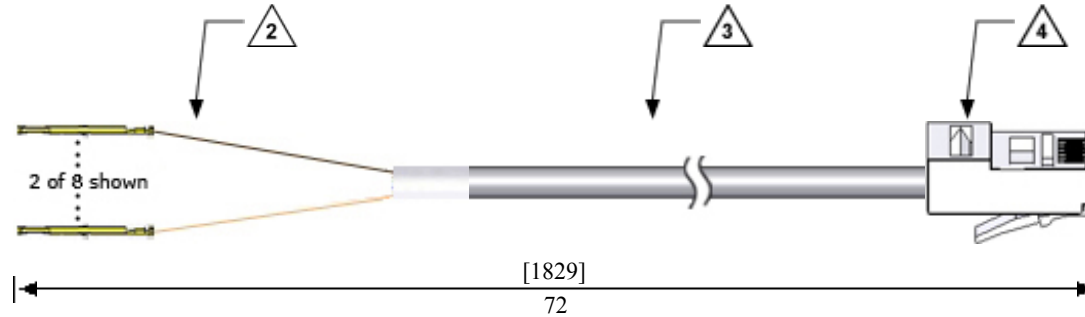

5. Maximum Operating Current = 1.5 Amps

RJ45 PLUG - EIA568B

CAT5E - 2.5" WIRE BREAKOUT

610138216 - SIGNAL, RECEIVER, QUADRAPADDLE, 5 AMP, 22-28 AWG

1. FOR APPLICATION USE AND CARE INFORMATION CONSULT VPC USERS MANUAL @ WWW.VPC.COM

NOTES:

DIMENSIONS ARE SHOWN AS
[MILLIMETERS]
INCHES

CUSTOMER DRAWING		
VIRGINIA PANEL CORPORATION WWW.VPC.COM		
Signal Patchcord, Receiver, QuadraPaddle, 72", CAT5e, to RJ45 Plug, (1.5 Amps)		
SIZE A	CAGE CODE 18117	PART# 7-124870595-072
SCALE: NONE	DATE: 01/01/2018	SHEET 1 OF 1