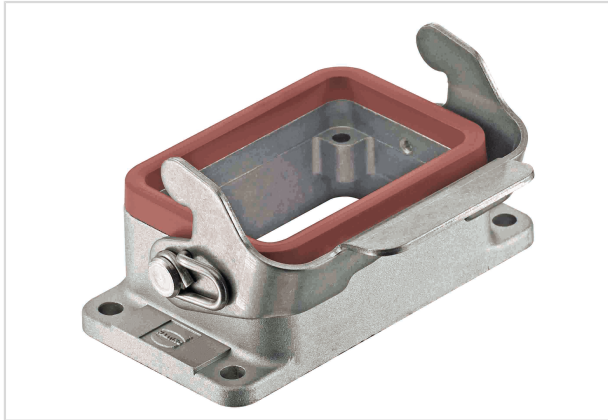

Han High Temp 6B Base Panel 1 lever

Image is for illustration purposes only. Please refer to product description.

Part number	09 62 806 0391
Specification	Han High Temp 6B Base Panel 1 lever
HARTING eCatalogue	https://b2b.harting.com/09628060391

Identification

Category	Hoods/Housings
Series of hoods/housings	Han® High Temp
Type of hood/housing	Bulkhead mounted housing
Type	Low construction

Version

Locking type	Single locking lever
Size	6 B

Technical characteristics

Limiting temperature	-40 ... +200 °C With Han® High Temp components
Degree of protection acc. to IEC 60529	IP65

Material properties

Material (hood/housing)	Aluminium die-cast
Surface (hood/housing)	Uncoated
Colour (hood/housing)	Unpainted
Material (seal)	FPM
Colour (seal)	Red
Material (locking)	Stainless steel
RoHS	compliant
ELV status	compliant
China RoHS	e

Pushing Performance

Material properties

REACH Annex XVII substances	No
REACH ANNEX XIV substances	No
REACH SVHC substances	No

Commercial data

Packaging size	1
Net weight	112.9 g
Country of origin	Germany
European customs tariff number	85389099
eCl@ss	27440202 Shell for industrial connectors