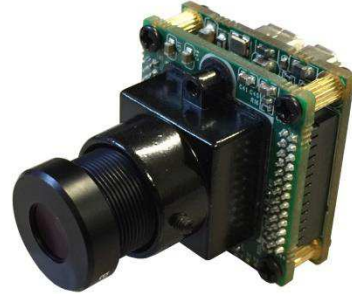

LEOPARD IMAGING INC

Rev. 1.2

Key Features

- USB 3.0 Super Speed support
- YUV output without compression
- UVC compliance
- Support External Trigger, Software Trigger
- Support register access function
- Support either CS or M12 lens
- Provide customization services
- USB +5VDC powered device
- Support 1080P WDR
- Built in AP0202 ISP
- Compact Size: 26mmx26mm
- 2 Boards are stacked

LI-USB30-AR023ZWDR

Data Sheet

Default Lens Specification

- Model: M13B0618WR5
- Focal length: 6.0 mm
- Aperture, F/#: 1.8
- Built in IR cut filter
- FOV (D/H/V): 69° / 58° / 31°
- Mount: M12 x 0.5 – 6g

Applications

Specification

General Behavior	
Video Resolution @ Frame rate	1920 x 1080 @ 30 fps, WDR
Sensitivity	TBD
Dynamic range	12 bit
Interface (Optical)	
IR cut filter (on lens)	Yes
Sensor specification	ON Semiconductor AR023Z 1080p HD Sensor
Shutter	Rolling
Format	1/2.7"
Resolution	H:1928, V:1088
Pixel size	H:3.0 um, V: 3.0 um
WDR	Support WDR (Wide Dynamic Range)
Color / Mono	Color
Lens mount	CS / M12 lens mount support (Default: M12 lens)
M12 Lens	6.0 mm (default), 4.2 mm, 2.6 mm Focal Length
Interface (Electrical)	
Interface	USB 3.0
Supply voltage	USB 3.0 +5 VDC power source
Current consumption	Approx. 297 mA at 5 VDC
Interface (Mechanical)	
Dimensions	L: 26 mm, W: 26 mm, H: 38 mm
Mass	22 g
Adjustment (Manual)	
Shutter	TBD
Gain	TBD
Register access	Support
Adjustment (Auto)	
Shutter	TBD
Gain	TBD
Environmental	
Max. temperature (operation)	0 °C ~ 50 °C (32 °F~ 122 °F)
Max. temperature (storage)	-20 °C ~ 80 °C (-4 °F~176 °F)
Max. humidity (operation)	20 % ~ 80 %, relative, non-condensing
Max. humidity (storage)	20 % ~ 80 %, relative, non-condensing