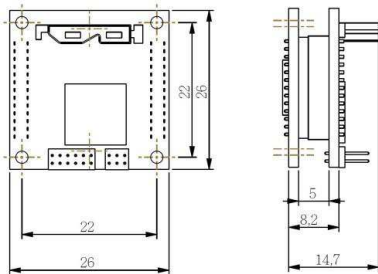

LEOPARD IMAGING INC

Rev. 1.2

Key Features

- USB 3.0 Super Speed support
- YUV output without compression
- UVC compliance
- Support External Trigger, Software Trigger
- Support register access function
- Support either CS or M12 lens
- Provide customization services
- USB +5VDC powered device
- Support 1080P WDR
- Built in AP0202 ISP
- Compact Size: 26mmx26mm
- 2 Boards are stacked

LI-USB30-AR023ZWDR

Data Sheet

Default Lens Specification

- Model: M13B0618WR5
- Focal length: 6.0 mm
- Aperture, F/#: 1.8
- Built in IR cut filter
- FOV (D/H/V): 69° / 58° / 31°
- Mount: M12 x 0.5 – 6g

Applications

Specification

General Behavior	
Video Resolution @ Frame rate	1920 x 1080 @ 30 fps, WDR
Sensitivity	TBD
Dynamic range	12 bit
Interface (Optical)	
IR cut filter (on lens)	Yes
Sensor specification	ON Semiconductor AR023Z 1080p HD Sensor
Shutter	Rolling
Format	1/2.7"
Resolution	H:1928, V:1088
Pixel size	H:3.0 um, V: 3.0 um
WDR	Support WDR (Wide Dynamic Range)
Color / Mono	Color
Lens mount	CS / M12 lens mount support (Default: M12 lens)
M12 Lens	6.0 mm (default), 4.2 mm, 2.6 mm Focal Length
Interface (Electrical)	
Interface	USB 3.0
Supply voltage	USB 3.0 +5 VDC power source
Current consumption	Approx. 297 mA at 5 VDC
Interface (Mechanical)	
Dimensions	L: 26 mm, W: 26 mm, H: 38 mm
Mass	22 g
Adjustment (Manual)	
Shutter	TBD
Gain	TBD
Register access	Support
Adjustment (Auto)	
Shutter	TBD
Gain	TBD
Environmental	
Max. temperature (operation)	0 °C ~ 50 °C (32 °F~ 122 °F)
Max. temperature (storage)	-20 °C ~ 80 °C (-4 °F~176 °F)
Max. humidity (operation)	20 % ~ 80 %, relative, non-condensing
Max. humidity (storage)	20 % ~ 80 %, relative, non-condensing