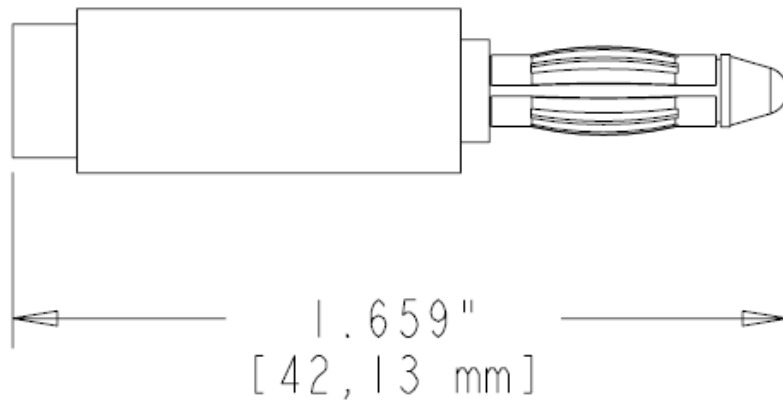

**Part Number:** BU-00226- \*  
**Description:** Banana Plug With 8-32 Thread  
2208

- Banana Plug With 8-32 Thread
- Nine leaf cage spring 4 mm banana plug
- Material: Banana Plug: nickel-plated brass body; Spring: nickel-plated phosphor copper; Insulator: ABS
- Length: 1.66" (42.13 mm)
- \*Std. Colors: -0 Black, -2 Red
- Rating: 1000 Volts, 15 Amps (hands free)
- RoHS Compliant