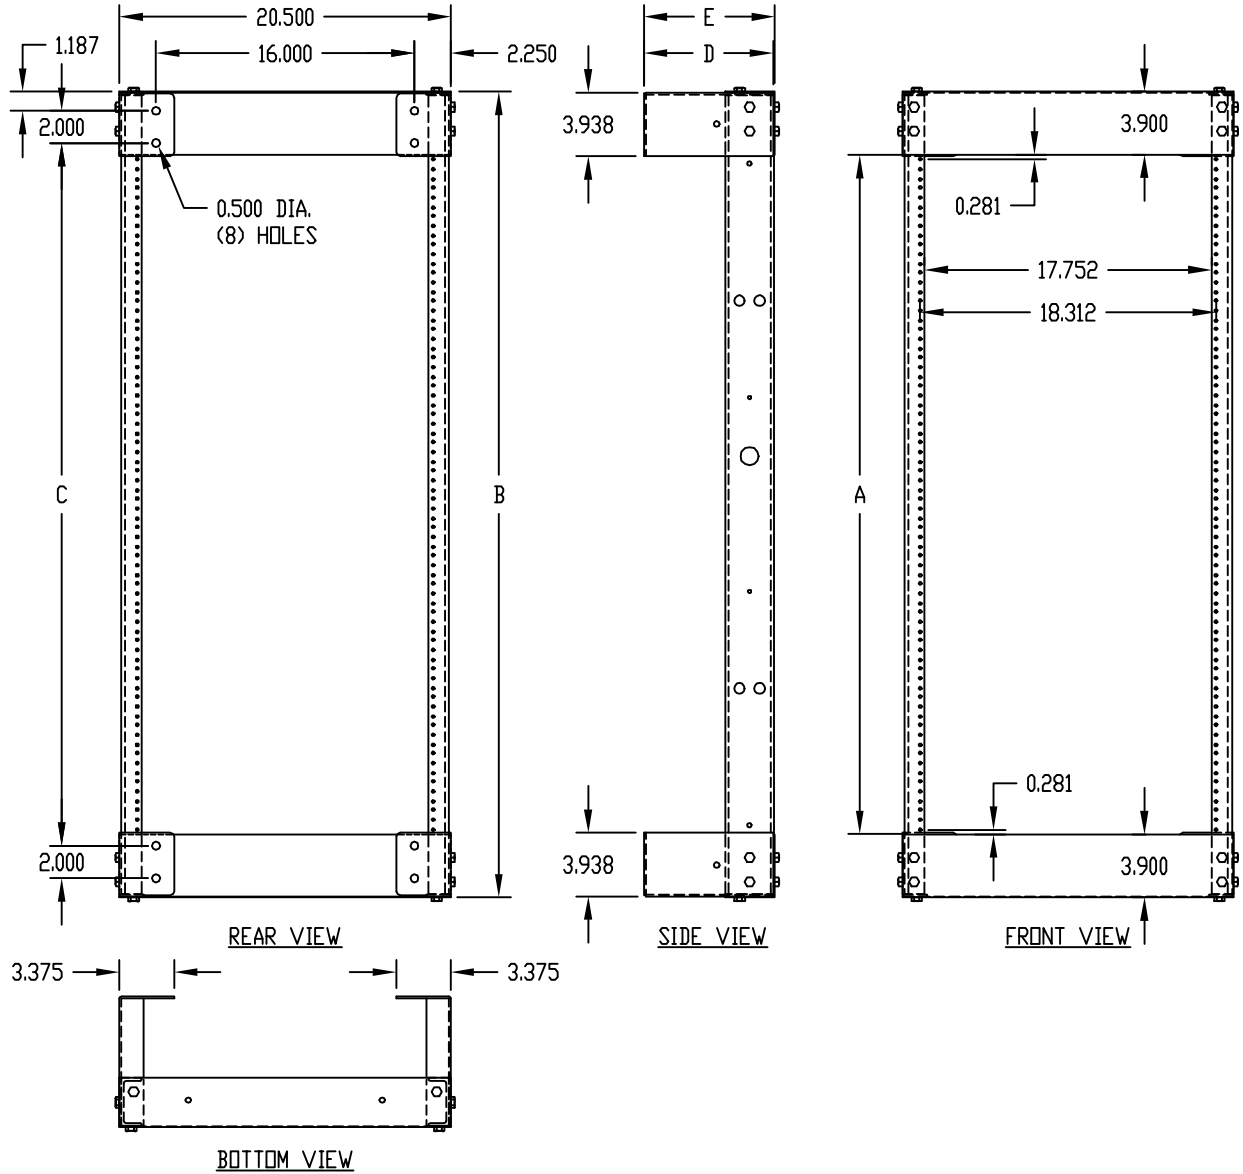

PART NAME

WALL MOUNT RELAY RACK

PART No.

WRR-2242 & WRR-2243 & WRR-2244

LOAD RATING: 400 LBS. MAX.

UNITS ARE SHIPPED UNASSEMBLED

UPRIGHTS ARE TAPPED #12-24 ON E.I.A.  
UNIVERSAL SPACING (FRONT & REAR)

**MATERIAL:**

UPRIGHTS \_\_\_\_\_ ALUMINUM EXTRUSION  
MOUNTING BRACKETS: \_\_\_\_\_ 12 GA. STEEL  
HORIZONTAL ANGLES \_\_\_\_\_ 16 GA. STEEL

**FINISH:**

UPRIGHTS \_\_\_\_\_ NATURAL  
HORIZONTAL ANGLES &  
MOUNTING BRACKETS \_\_\_\_\_ METALLIC GRAY

PART No.	A	B	C	D	E
WRR-2242	42.000	49.863	43.489	8.000	8.094
WRR-2243	42.000	49.863	43.489	12.000	12.094
WRR-2244	42.000	49.863	43.489	18.000	18.094