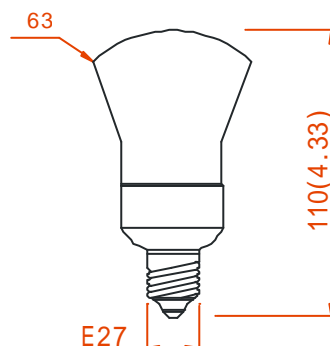

LED Spot Lamp

TLL-E12B63-061-XX

Features:

- Mushroom shape bulb
- Ball Bulb ϕ 63
- Product Number : TLL-E12B63-061-XX
- Led quantity : 25pcs/32pcs
- Voltage : 110V/220-240V
- Color : Red/ yellow/ blue/ green/ white/ orange/ purple
- Base : E12
- Life time : 50000 hours
- Weight : 0.13 kgs/pcs

Applications

widely used in Super Market, Hotel, Tavern, Night Club, Disco Hall, Karaoke Room, Coffee House, Bank, Meeting Room, Exhibition Hall, Exhibition Wardrobe, Show Window, Living House.

Electrical-optical characteristics (Ta=25°C)

Part Number	LED#	Color	Voltage	Watts (W)	Brightness (LM)	Life (H)	Base
TLL-E12B63-061-R25	25	Red	110/220	2.5	14	50000	E27
TLL-E12B63-061-Y25	25	Yellow	110/220	2.5	17	50000	E27
TLL-E12B63-061-B25	25	Blue	110/220	2.5	17	50000	E27
TLL-E12B63-061-G25	25	Green	110/220	2.5	32	50000	E27
TLL-E12B63-061-w25	25	White	110/220	2.5	39	50000	E27
TLL-E12B63-061-R32	32	Red	110/220	3	18	50000	E27
TLL-E12B63-061-Y32	32	Yellow	110/220	3	21	50000	E27
TLL-E12B63-061-B32	32	Blue	110/220	3	21	50000	E27
TLL-E12B63-061-G32	32	Green	110/220	3	40	50000	E27
TLL-E12B63-061-w32	32	White	110/220	3	50	50000	E27

Drawing

Notes:

1. All dimensions are in millimeters (inches)
2. Tolerance is $\pm 1\text{mm}(0.01\text{'})$ unless otherwise noted.
3. Specifications are subject to change without notice