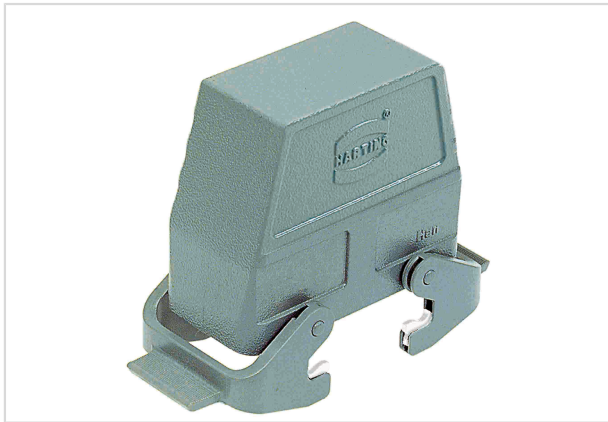

## Han B Hood Side Entry HC 2 Levers PG 21

Image is for illustration purposes only. Please refer to product description.

Part number	09 30 016 0530
Specification	Han B Hood Side Entry HC 2 Levers PG 21
HARTING eCatalogue	<a href="https://b2b.harting.com/09300160530">https://b2b.harting.com/09300160530</a>

### Identification

Category	Hoods/Housings
Series of hoods/housings	Han <sup>®</sup> B
Type of hood/housing	Hood
Type	High construction

### Version

Locking type	Double locking lever (on the hood)
Han-Easy Lock <sup>®</sup>	Yes
Size	16 B
Version	Side entry
Cable entry	1x Pg 21
Field of application	Standard hoods/housings for industrial connectors