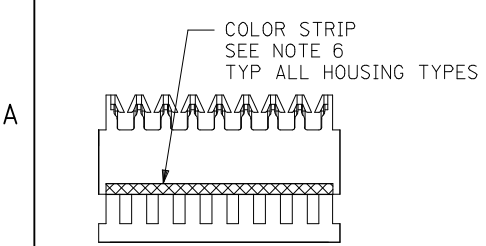

FACTORY I.D.
EC NO: UCP2009-2029
DRWN:MKIPPER 2009/02/25
CHKD:SSOUSEK 2009/02/25
APPR:FSMITH 2009/02/26
AZ7

QUALITY SYMBOLS	DESCRIPTION
	=0
	=0

GENERAL TOLERANCES (UNLESS SPECIFIED)		
	mm	INCH
4 PLACES	± ---	± ---
3 PLACES	± ---	± ---
2 PLACES	± ---	± ---
1 PLACE	± ---	± ---
ANGULAR ±1/2°		
DRAFT WHERE APPLICABLE MUST REMAIN WITHIN DIMENSIONS		

DIMENSION STYLE	
MM/IN	
DRAWN BY	DATE
SAMIEC	2004/04/13
CHECKED BY	DATE
SAMIEC	2004/04/13
APPROVED BY	DATE
MARGULIS	2004/04/13
MATERIAL NO.	
SEE CHART	
SIZE	
A	

SCALE	DESIGN UNITS	THIRD ANGLE PROJECTION	
---	INCH		
TITLE			
KK 100 IDT CONNECTOR ASSEMBLY			
MOLEX INCORPORATED			
DOCUMENT NO.			SHEET NO.
SD-7720-001			2 OF *
THIS DRAWING CONTAINS INFORMATION THAT IS PROPRIETARY TO MOLEX INCORPORATED AND SHOULD NOT BE USED WITHOUT WRITTEN PERMISSION