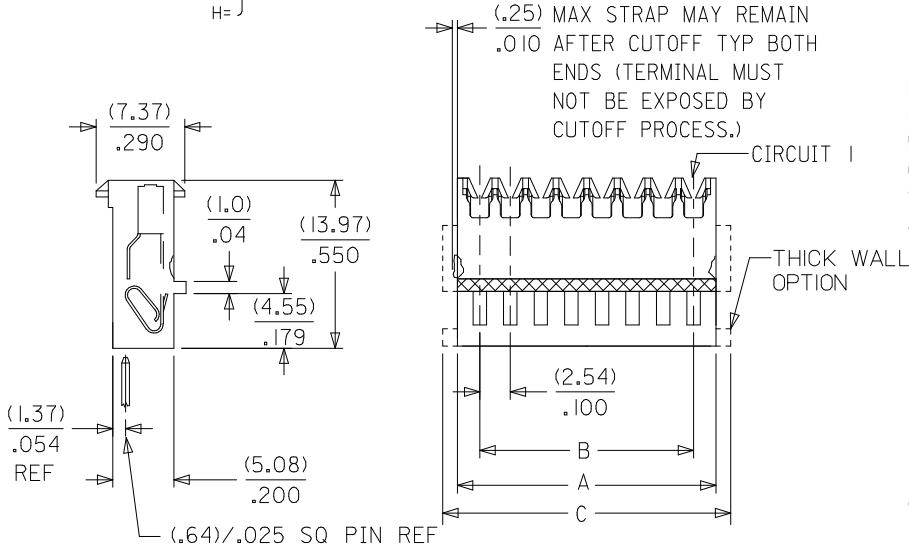

1. MATERIAL: UNFILLED NYLON, UL94V-2, MOLDED MATERIAL (CLEAR)
2. FINISH:
   - (102) OVERALL TIN: (0.00508)/.000200 MIN OVER (0.00254)/.000100 MIN COPPER.
   - (208) SELECT GOLD: (0.00038)/.000015 MIN, * SELECT TIN: (0.00254)/.000100 MIN, OVERALL NICKEL UNDERPLATE: (0.00127)/.000050 MIN.
   - (228) SELECT GOLD: (0.00076)/.000030 MIN, * SELECT TIN: (0.00254)/.000100 MIN, OVERALL NICKEL UNDERPLATE: (0.00127)/.000050 MIN.
   - (501) OVERALL GOLD: (0.00051)/.000020 MIN OVER (0.00076)/.000030 MIN NICKEL
   - (502) OVERALL GOLD: (0.00051)/.000020 MIN OVER (0.00127)/.000050 MIN NICKEL.
   - (503) OVERALL GOLD: (0.00076)/.000030 MIN OVER (0.00127)/.000050 MIN NICKEL.
   - (P909) OVERALL TIN: (0.00254)/.000100 MIN. *THE PRIMARY SHIPPING CARTON WILL BE LABELED COMPLIANT TO RoHS DIRECTIVE 2002/95/EC AND ELV ANNEX II OF DIRECTIVE 2000/53/EC*. CARTONS WITHOUT THIS LABEL MAY CONTAIN PRODUCT WITH TIN/LEAD PLATINGS.
3. PRODUCT SPECIFICATION: PS-7720-001
4. PACKAGING: BULK PK-7720-001 SEE CHART
5. THESE HOUSINGS ARE FOR USE WITH SINGLE 22 AWG WIRE TERMINATION ONLY
6. COLOR STRIPE TO RUN LENGTH OF RIB AS SHOWN (SEE CHART FOR COLOR)
7. SEE APPLICATION SPEC SMES-7720-0002 FOR ADDITIONAL INFORMATION.
8. WIRE SPECIFICATIONS: SEE SMES-7720-0002 (INSUL. DIA (1.52)/.060 MAX)
   - SLOT SIZE A FOR USE WITH: 26 AWG SOLID, STRANDED TINNED
   - SLOT SIZE H FOR USE WITH: 28 AWG SOLID, STRANDED TINNED, AND STRANDED TOPCOAT
   - SLOT SIZE F FOR USE WITH: 24 AWG SOLID, STRANDED TINNED, AND STRANDED TOPCOAT
   - SLOT SIZE E FOR USE WITH: 26 AWG STRANDED TOPCOAT
   - SLOT SIZE G FOR USE WITH: 22 AWG STRANDED TINNED
9. THIS PART CONFORMS TO CLASS B REQUIREMENTS OF COSMETIC SPECIFICATION PS-45499-002.

NO OF CKTS	DIM A	DIM B	DIM C
2	(5.44) .214	(2.54) .100	(7.59) .299
3	(7.98) .314	(5.08) .200	(10.13) .399
4	(10.52) .414	(7.62) .300	(12.67) .499
5	(13.06) .514	(10.16) .400	(15.21) .599
6	(15.60) .614	(12.70) .500	(17.75) .699
7	(18.14) .714	(15.24) .600	(20.29) .799
8	(20.68) .814	(17.78) .700	(22.83) .899
9	(23.22) .914	(20.30) .800	(25.37) .999
10	(25.76) 1.014	(22.86) .900	(27.91) 1.099
11	(28.30) 1.114	(25.40) 1.000	(30.45) 1.199
12	(30.84) 1.214	(27.94) 1.100	(32.99) 1.299
13	(33.38) 1.314	(30.48) 1.200	(35.53) 1.399
14	(35.92) 1.414	(33.02) 1.300	(38.07) 1.499
15	(38.46) 1.514	(35.56) 1.400	(40.61) 1.599
16	(41.00) 1.614	(38.10) 1.500	(43.15) 1.699
17	(43.54) 1.714	(40.64) 1.600	(45.69) 1.799
18	(46.08) 1.814	(43.18) 1.700	(48.23) 1.899
19	(48.62) 1.914	(45.72) 1.800	(50.77) 1.999
20	(51.16) 2.014	(48.26) 1.900	(53.31) 2.099
21	(53.70) 2.114	(50.80) 2.000	(55.85) 2.199
22	(56.24) 2.214	(53.34) 2.100	(58.39) 2.299
23	(58.78) 2.314	(55.88) 2.200	(60.93) 2.399
24	(61.32) 2.414	(58.42) 2.300	(63.47) 2.499
25	(63.86) 2.514	(60.96) 2.400	(66.01) 2.599
26	(66.40) 2.614	(63.50) 2.500	(68.55) 2.699
27	(68.94) 2.714	(66.04) 2.600	(71.09) 2.799
28	(71.48) 2.814	(68.58) 2.700	(73.63) 2.899

CORRECT HSG. NO.'S
EC NO: UCP2009-2291
DRWN:MKIPPER 2009/04/16
CHKD:SSOUSEK 2009/04/17
APPR:FSM:TH 2009/04/17

QUALITY SYMBOLS
▽=0
◁=0

DESCRIPTION
REV

BA

GENERAL TOLERANCES (UNLESS SPECIFIED)

	mm	INCH
4 PLACES	± .005	± .0002
3 PLACES	± .004	± .00015
2 PLACES	± .003	± .0001
1 PLACE	± .002	± .00005

ANGULAR ±1/2°

DRAFT WHERE APPLICABLE MUST REMAIN WITHIN DIMENSIONS

DIMENSION STYLE
MM/IN

SCALE

DESIGN UNITS
INCH

THIRD ANGLE PROJECTION

DRAWN BY DATE
SAMIEC 2004/04/13

CHECKED BY DATE
SAMIEC 2004/04/13

APPROVED BY DATE
MARGULIS 2004/04/13

MATERIAL NO.
SEE CHART

TITLE
KK 100 IDT CONNECTOR ASSEMBLY

MOLEX MOLEX INCORPORATED

DOCUMENT NO.
SD-7720-001

SHEET NO.
1 OF *