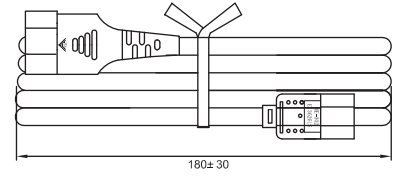

Material:

- E243711(UL) SVT 3 x 18AWG(0.824MM²) VW-1 Unshielded, 60°C 300V - CSA 228191 SVT 3 x 18AWG(0.824MM²) FT2 60°C 300V -LF-
- Jacket Color: Black
- E - Green; L - Black; N - White

Electrical:

- 100% Open & Short Testing
- Insulation Resistance: 100MΩ (Min.)
- Voltage: 500V DC / 1 Min.

Unit: MM

F

F

G

G

Scale	1:1						Name	Item No.
TOLERANCE					Drawn	11.27.11	Chappell	AK500-OE-11-1.5-R
X.X	±0.40				Approved			
X.XX	±0.25							
X.XXX	±0.15							
Angle	±3°							Title
								Power Cord IEC Extension - SVT, Unshielded, 60°C, 18AWG, 1.5 Meters
								Drawing No.
								rev00
								Replace
								Sheet
					Modification	Date	Name	