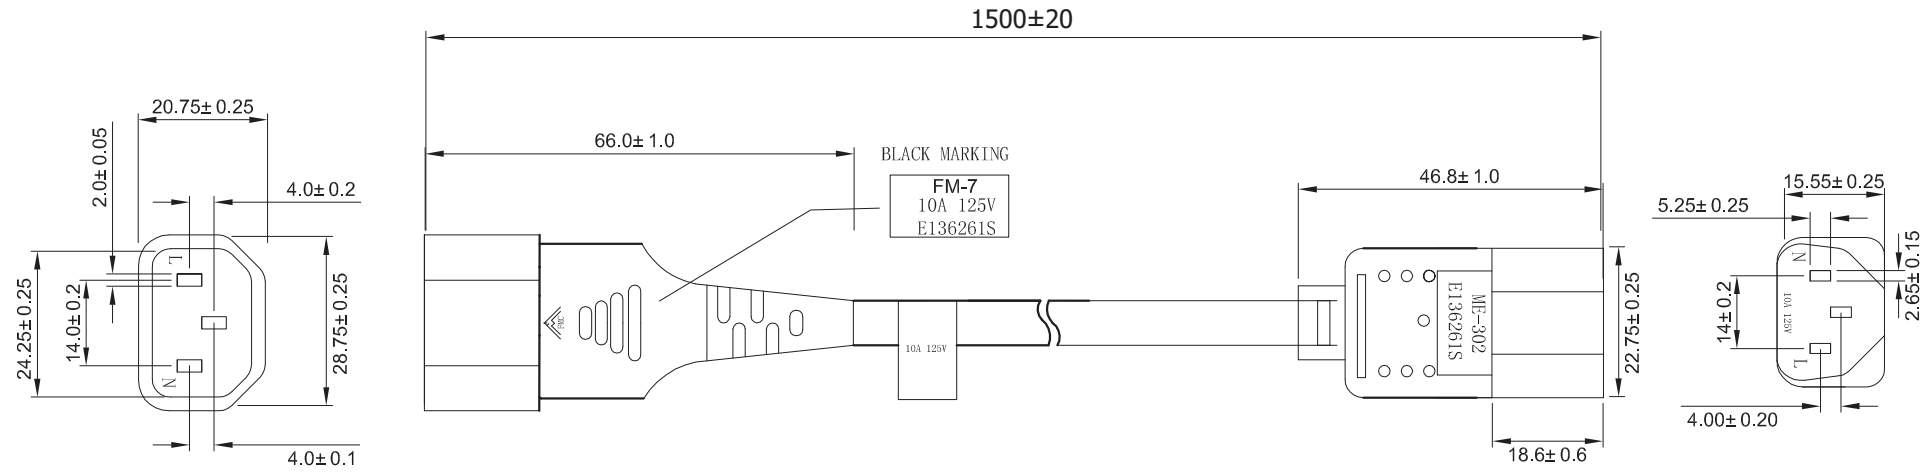

A

A

B

B

C

C

D

D

Material:

- E243711(UL) SVT 3 x 18AWG(0.824MM²) VW-1 Unshielded, 60°C 300V - CSA 228191 SVT 3 x 18AWG(0.824MM²) FT2 60°C 300V -LF-
- Jacket Color: Black
- E - Green; L - Black; N - White

Electrical:

- 100% Open & Short Testing
- Insulation Resistance: 100MΩ (Min.)
- Voltage: 500V DC / 1 Min.

Unit: MM

F

F

G

G

Scale	1:1						Name	Item No.
TOLERANCE					Drawn	11.27.11	Chappell	AK500-OE-11-1.5-R
X.X	±0.40				Approved			
X.XX	±0.25							
X.XXX	±0.15							
Angle	±3°							Title
								Power Cord IEC Extension - SVT, Unshielded, 60°C, 18AWG, 1.5 Meters
								Drawing No.
								rev00
								Replace
								Sheet
					Modification	Date	Name	

H

H