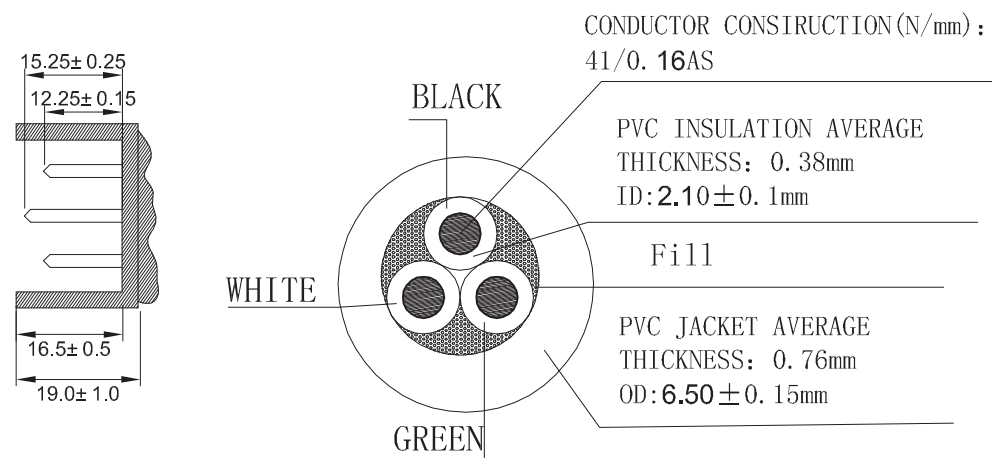

Material:

- E243711(UL) SVT 3 x 18AWG(0.824MM²) VW-1 Unshielded, 60°C 300V - CSA 228191 SVT 3 x 18AWG(0.824MM²) FT2 60°C 300V -LF-
- Jacket Color: Black
- E - Green; L - Black; N - White

Electrical:

- 100% Open & Short Testing
- Insulation Resistance: 100MΩ (Min.)
- Voltage: 500V DC / 1 Min.

Unit: MM

F

F

G

G

Scale	1:1						Name	Item No.
TOLERANCE					Drawn	11.27.11	Chappell	AK500-OE-11-1.5-R
X.X	±0.40				Approved			
X.XX	±0.25							
X.XXX	±0.15							
Angle	±3°							Title
								Power Cord IEC Extension - SVT, Unshielded, 60°C, 18AWG, 1.5 Meters
								Drawing No.
								rev00
								Replace
								Sheet
					Modification	Date	Name	