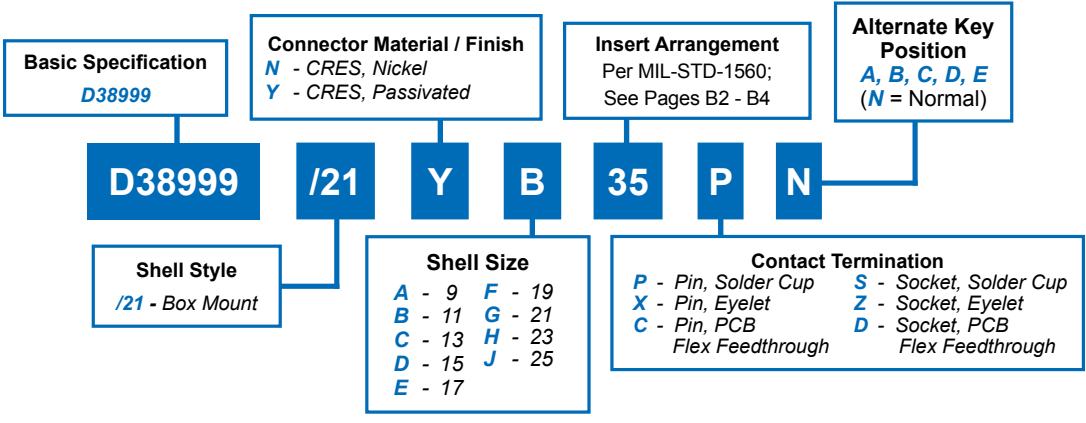

D38999/21 Box Mount Hermetic Receptacle MIL-DTL-38999 Series III

How To Order: MS

B

Dimensions in Inches (millimeters) are subject to change without notice.