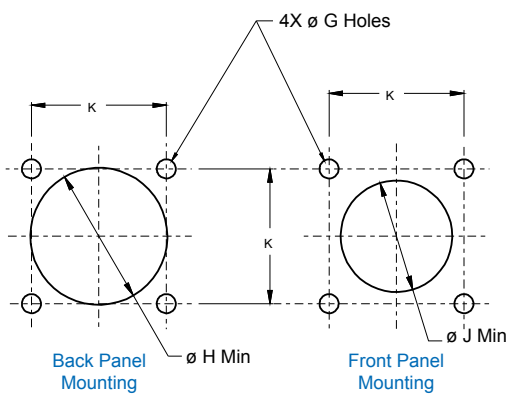

D38999/21 Box Mount Hermetic Receptacle MIL-DTL-38999 Series III

How To Order: MS

B

Dimensions in Inches (millimeters) are subject to change without notice.