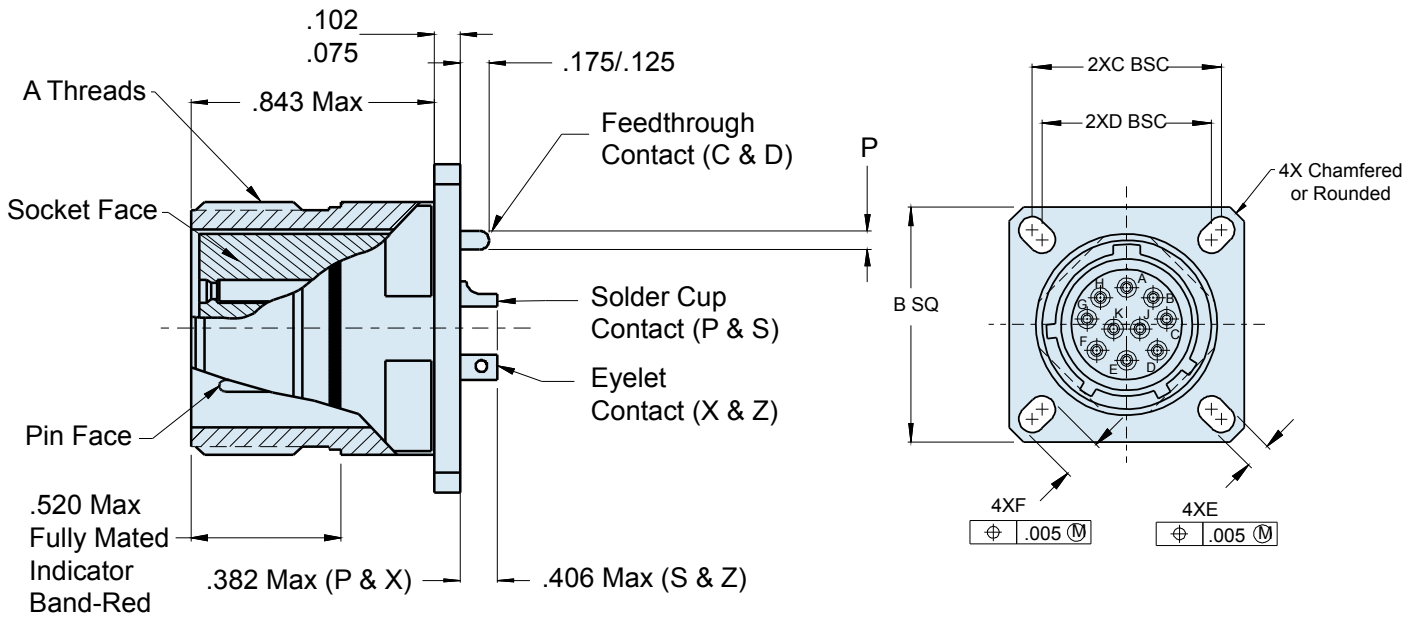

D38999/21 Box Mount Hermetic Receptacle MIL-DTL-38999 Series III

How To Order: MS

B

Dimensions in Inches (millimeters) are subject to change without notice.