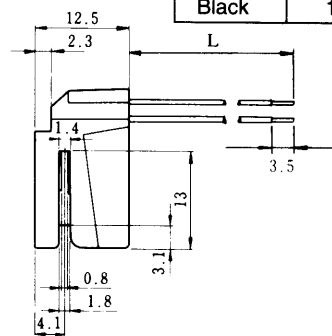

Standard Model
CL222-1455-0
TM1R-616P44-35S-150

Color	L (mm)
Yellow	150
Green	150
Red	150
Black	150

Note: Standard finish color is grey.