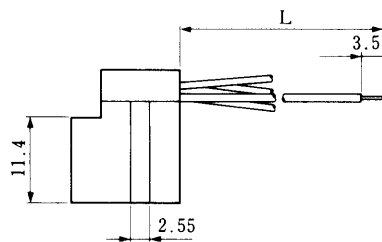

Color	L (mm)
Yellow	150
Green	150
Red	150
Black	150

Note: Standard finish color is grey.

● TMIR-616M44- ※

Standard Model
CL222-2692-0
TM1R-616M44-35S-70

Color	L (mm)
Yellow	Red 70
Green	White 70
Red	Green 70
Black	70