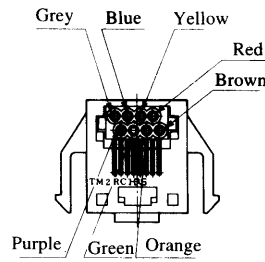

Color	L (mm)
Yellow	150
Green	150
Red	150
Black	150

CL222-9048-0
TM2RGV-L62-4S-150STD

Color	L (mm)
Green	150
Red	150

Note 1: Standard finish color is dark brown.

Note 2: The drawing is shown sample of TM2RGV-L64-※

● TM1RV-647AF88-※

Standard Model
CL222-3103-3
TM1RV-647A88-35S-150

Color	L (mm)
Brown	150
White	150
Yellow	150
Green	150
Red	150
Black	150
Blue	150
Orange	150

Note: Standard color is Light Brown.

● TM2RC-88- ※

Standard Model
CL222-1192-2
TM2RC-M88-5S-450

Color	L (mm)
Gray	450
Purple	450
Blue	450
Green	450
Yellow	450
Orange	450
Red	450
Brown	450

Note: Standard finish color is beige white.