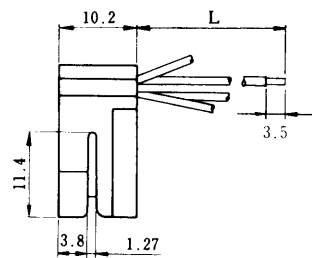

Wire Lead Jack Type

● TMIR-616B44- ※

Standard Model
CL222-1447-1
TM1R-616B44-35S-150

Color	L (mm)
Yellow	150
Green	150
Red	150
Black	150

Note: Standard finish color is grey.

● TMIR-616P44- ※

Standard Model
CL222-1455-0
TM1R-616P44-35S-150