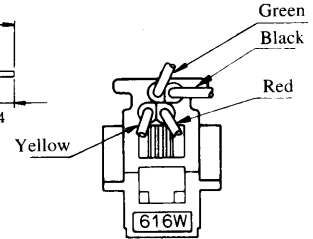

Note: Standard finish color is grey.

MODULAR CONNECTORS

CL 222 TM

● TMIR-616W44-※

Standard Model
CL222-9018-9
TM1R-616W44-4S-150STD

Color	L (mm)
Yellow	150
Green	150
Red	150
Black	150

Note: Standard finish color is grey.