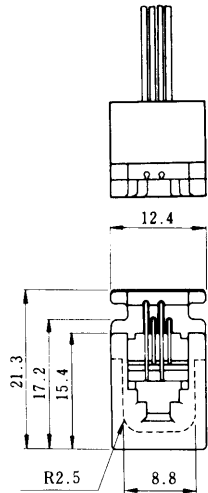

Wire Lead Jack Type

● TMIR-616B44- ※

Standard Model
CL222-1447-1
TM1R-616B44-35S-150

Color	L (mm)
Yellow	150
Green	150
Red	150
Black	150

Note: Standard finish color is grey.

● TMIR-616P44- ※

Standard Model
CL222-1455-0
TM1R-616P44-35S-150

Color	L (mm)
Yellow	150
Green	150
Red	150
Black	150

Note: Standard finish color is grey.

● TMIR-616M44- ※

Standard Model
CL222-2692-0
TM1R-616M44-35S-70

Color	L (mm)
Yellow	Red 70
Green	White 70
Red	Green 70
Black	70

● TM1RV-623K66-※
● TM1RV-623K64-※
● TM1RV-623K62-※

Standard Model

CL222-9000-3 TM1RV-623K66-4S-150STD
CL222-9003-1 TM1R-623K64-4S-150STD
CL222-9006-0 TM1RV-623K62-4S-150STD

Color	L (mm)
White	150
Yellow	150
Green	150
Red	150
Black	150
Blue	150

CL222-3085-3
TM1RV-623P66-35S-150

Standard Model

Color	L (mm)
White	150
Black	150
Red	150
Green	150
Yellow	150
Blue	150

CL222-3087-9
TM1RV-623P64-35S-150

Color	L (mm)
Black	150
Red	150
Green	150
Yellow	150