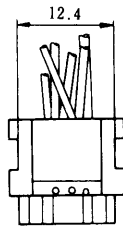

Color	L (mm)
Yellow	150
Green	150
Red	150
Black	150

● TM6RA-144-※

Standard Model
CL222-1159-7
TM6RA-144-355-150

Color	L (mm)
Yellow	150
Green	150
Red	150
Black	150

Note: Standard finish color is ash grey.

● TM1RV-623K66-※
● TM1RV-623K64-※
● TM1RV-623K62-※

Standard Model

CL222-9000-3 TM1RV-623K66-4S-150STD
CL222-9003-1 TM1R-623K64-4S-150STD
CL222-9006-0 TM1RV-623K62-4S-150STD

Color	L (mm)
White	150
Yellow	150
Green	150
Red	150
Black	150
Blue	150