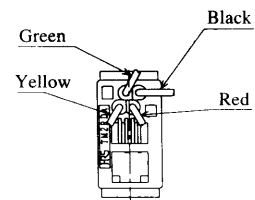

Standard Model
CL222-9072-4
TM2RDA-F44-4S-150STD

Color	L (mm)
Yellow	150
Green	150
Red	150
Black	150