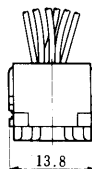

● TM1RV-623K66-※
● TM1RV-623K64-※
● TM1RV-623K62-※

Standard Model

CL222-9000-3 TM1RV-623K66-4S-150STD
CL222-9003-1 TM1R-623K64-4S-150STD
CL222-9006-0 TM1RV-623K62-4S-150STD

Color	L (mm)
White	150
Yellow	150
Green	150
Red	150
Black	150
Blue	150

Color	L (mm)
Yellow	150
Green	150
Red	150
Black	150

Color	L (mm)
Green	150
Red	150

Note 1: Standard finish color is grey.

Note 2: The drawing is shown sample of TM1RV-623K66-※.

● TM1RV-623P66-※
● TM1RV-623P64-※

CL222-3085-3
TM1RV-623P66-35S-150

Standard Model

Color	L (mm)
White	150
Black	150
Red	150
Green	150
Yellow	150
Blue	150

CL222-3087-9
TM1RV-623P64-35S-150

Color	L (mm)
Black	150
Red	150
Green	150
Yellow	150