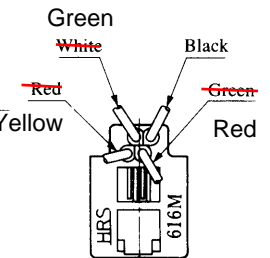

Color	L (mm)
Yellow	150
Green	150
Red	150
Black	150

Note: Standard finish color is grey.

● TMIR-616M44- ※

Standard Model
CL222-2692-0
TM1R-616M44-35S-70

Color	L (mm)
Yellow	Red 70
Green	White 70
Red	Green 70
Black	70