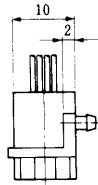

● TM2RD-F44-※

Standard Model
CL222-9060-5
TM2RD-F44-4S-150STD

Color	L (mm)
Yellow	150
Green	150
Red	150
Black	150

Note: Standard finish color is warm grey.

● TM2RDA-F44-※

Standard Model
CL222-9072-4
TM2RDA-F44-4S-150STD

Color	L (mm)
Yellow	150
Green	150
Red	150
Black	150

● TM6RA-144-※

Standard Model
CL222-1159-7
TM6RA-144-355-150

Color	L (mm)
Yellow	150
Green	150
Red	150
Black	150

Note: Standard finish color is ash grey.