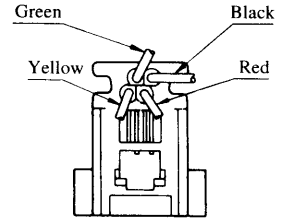

Wire Lead Jack Type

● TMIR-616B44- ※

Standard Model
CL222-1447-1
TM1R-616B44-35S-150

Color	L (mm)
Yellow	150
Green	150
Red	150
Black	150

Note: Standard finish color is grey.

● TMIR-616P44- ※

Standard Model
CL222-1455-0
TM1R-616P44-35S-150