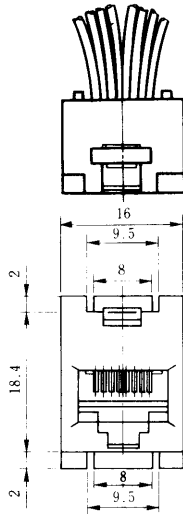

CL222-3085-3
TM1RV-623P66-35S-150

Standard Model

Color	L (mm)
White	150
Black	150
Red	150
Green	150
Yellow	150
Blue	150

CL222-3087-9
TM1RV-623P64-35S-150

Color	L (mm)
Black	150
Red	150
Green	150
Yellow	150

Color	L (mm)
Yellow	150
Green	150
Red	150
Black	150

CL222-9048-0
TM2RGV-L62-4S-150STD

Color	L (mm)
Green	150
Red	150

Note 1: Standard finish color is dark brown.

Note 2: The drawing is shown sample of TM2RGV-L64-※

● TM1RV-647AF88-※

Standard Model
CL222-3103-3
TM1RV-647A88-35S-150

Color	L (mm)
Brown	150
White	150
Yellow	150
Green	150
Red	150
Black	150
Blue	150
Orange	150

Note: Standard color is Light Brown.

● TM2RC-88- ※