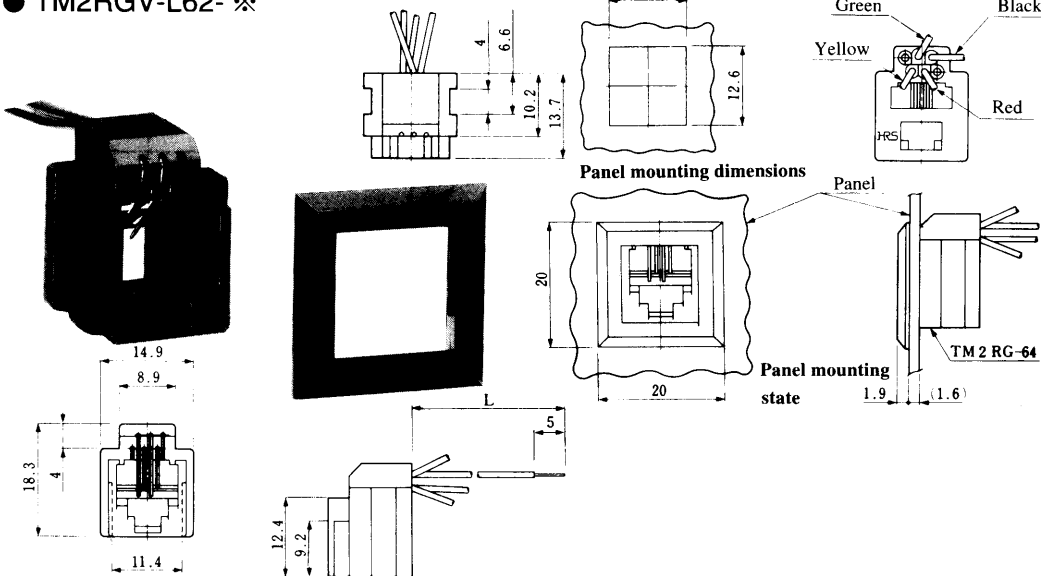

Note: Standard finish color is vanilla white.

- TM2RGV-L66-※
- TM2RGV-L64-※
- TM2RGV-L62-※

CL222-9042-3
TM2RGV-L66-4S-150STD

Color	L (mm)
White	150
Yellow	150
Green	150
Red	150
Black	150
Blue	150

CL222-9045-1
TM2RGV-L64-4S-150STD

Color	L (mm)
Yellow	150
Green	150
Red	150
Black	150

CL222-9048-0
TM2RGV-L62-4S-150STD

Color	L (mm)
Green	150
Red	150