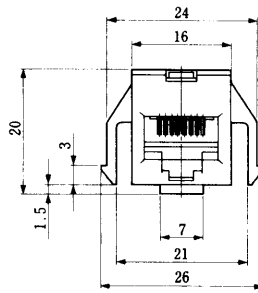

● TM1RV-647AF88-※

Standard Model
CL222-3103-3
TM1RV-647A88-35S-150

Color	L (mm)
Brown	150
White	150
Yellow	150
Green	150
Red	150
Black	150
Blue	150
Orange	150

Note: Standard color is Light Brown.

● TM2RC-88- ※