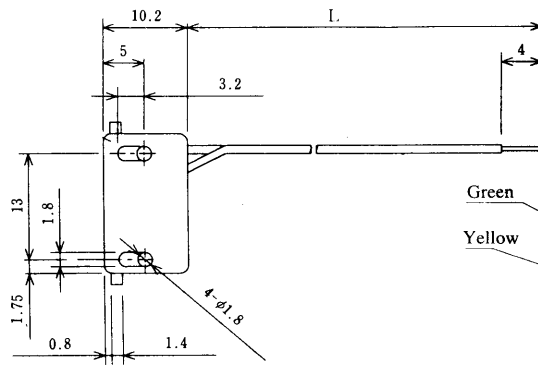

● TM2RD-F44-※

Standard Model
CL222-9060-5
TM2RD-F44-4S-150STD

Color	L (mm)
Yellow	150
Green	150
Red	150
Black	150

Note: Standard finish color is warm grey.

● TM2RDA-F44-※

Standard Model
CL222-9072-4
TM2RDA-F44-4S-150STD