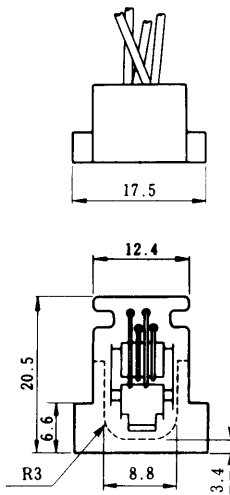

Wire Lead Jack Type

● TMIR-616B44- ※

Standard Model
CL222-1447-1
TM1R-616B44-35S-150

Color	L (mm)
Yellow	150
Green	150
Red	150
Black	150

Note: Standard finish color is grey.

● TMIR-616P44- ※

Standard Model
CL222-1455-0
TM1R-616P44-35S-150

Color	L (mm)
Yellow	150
Green	150
Red	150
Black	150

Note: Standard finish color is grey.

● TMIR-616M44- ※

Standard Model
CL222-2692-0
TM1R-616M44-35S-70

Color	L (mm)
Yellow	Red 70
Green	White 70
Red	Green 70
Black	70

● TM1RV-623K66-※
● TM1RV-623K64-※
● TM1RV-623K62-※

Standard Model

CL222-9000-3 TM1RV-623K66-4S-150STD
CL222-9003-1 TM1R-623K64-4S-150STD
CL222-9006-0 TM1RV-623K62-4S-150STD

Color	L (mm)
White	150
Yellow	150
Green	150
Red	150
Black	150
Blue	150

CL222-3085-3
TM1RV-623P66-35S-150

Standard Model

Color	L (mm)
White	150
Black	150
Red	150
Green	150
Yellow	150
Blue	150

CL222-3087-9
TM1RV-623P64-35S-150

Color	L (mm)
Black	150
Red	150
Green	150
Yellow	150