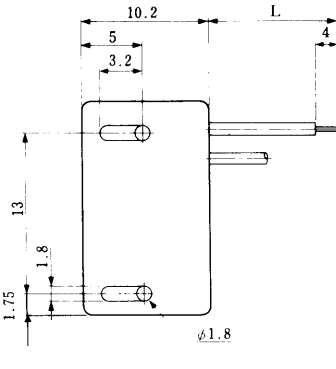

● TM2RD-F44-※