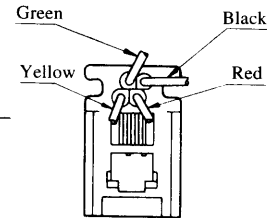

Standard Model
CL222-1455-0
TM1R-616P44-35S-150

Color	L (mm)
Yellow	150
Green	150
Red	150
Black	150

Note: Standard finish color is grey.