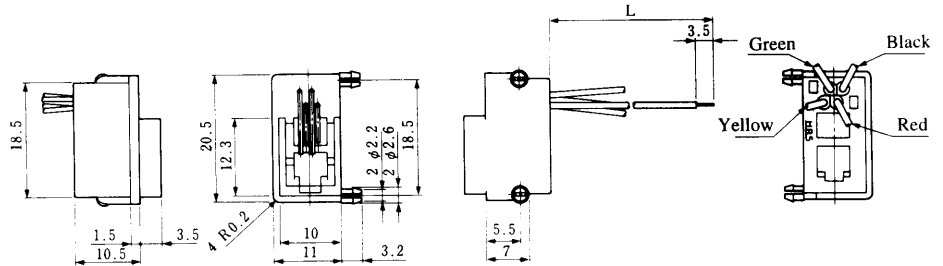

Color	L (mm)
Yellow	150
Green	150
Red	150
Black	150

● TM6RA-144-※

Standard Model
CL222-1159-7
TM6RA-144-355-150

Color	L (mm)
Yellow	150
Green	150
Red	150
Black	150

Note: Standard finish color is ash grey.