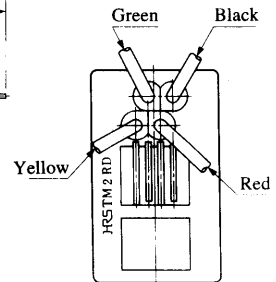

Standard Model
CL222-9060-5
TM2RD-F44-4S-150STD

Color	L (mm)
Yellow	150
Green	150
Red	150
Black	150