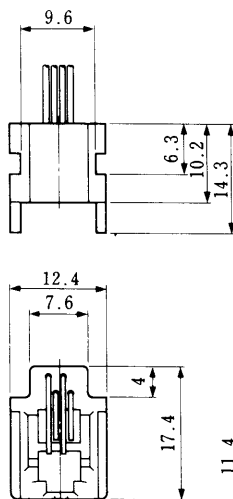

Wire Lead Jack Type

● TMIR-616B44- ※

Standard Model
CL222-1447-1
TM1R-616B44-35S-150

Color	L (mm)
Yellow	150
Green	150
Red	150
Black	150

Note: Standard finish color is grey.

● TMIR-616P44- ※

Standard Model
CL222-1455-0
TM1R-616P44-35S-150

Color	L (mm)
Yellow	150
Green	150
Red	150
Black	150

Note: Standard finish color is grey.

● TMIR-616M44- ※

Standard Model
CL222-2692-0
TM1R-616M44-35S-70

Color	L (mm)
Yellow	Red 70
Green	White 70
Red	Green 70
Black	70

● TM1RV-623K66-※
● TM1RV-623K64-※
● TM1RV-623K62-※

Standard Model

CL222-9000-3 TM1RV-623K66-4S-150STD
CL222-9003-1 TM1R-623K64-4S-150STD
CL222-9006-0 TM1RV-623K62-4S-150STD

Color	L (mm)
White	150
Yellow	150
Green	150
Red	150
Black	150
Blue	150

CL222-3085-3
TM1RV-623P66-35S-150

Standard Model

Color	L (mm)
White	150
Black	150
Red	150
Green	150
Yellow	150
Blue	150

CL222-3087-9
TM1RV-623P64-35S-150

Color	L (mm)
Black	150
Red	150
Green	150
Yellow	150