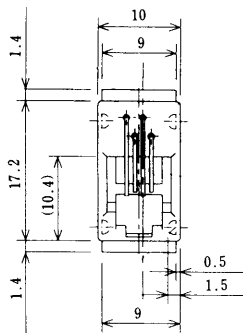

● TM2RD-F44-※

Standard Model
CL222-9060-5
TM2RD-F44-4S-150STD

Color	L (mm)
Yellow	150
Green	150
Red	150
Black	150

Note: Standard finish color is warm grey.

● TM2RDA-F44-※

Standard Model
CL222-9072-4
TM2RDA-F44-4S-150STD