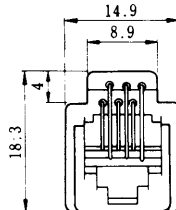

Color	L (mm)
Yellow	150
Green	150
Red	150
Black	150

● TM6RA-144-※

Standard Model
CL222-1159-7
TM6RA-144-355-150

Color	L (mm)
Yellow	150
Green	150
Red	150
Black	150

Note: Standard finish color is ash grey.

● TM1RV-623K66-※
● TM1RV-623K64-※
● TM1RV-623K62-※

Standard Model

CL222-9000-3 TM1RV-623K66-4S-150STD
CL222-9003-1 TM1R-623K64-4S-150STD
CL222-9006-0 TM1RV-623K62-4S-150STD

Color	L (mm)
White	150
Yellow	150
Green	150
Red	150
Black	150
Blue	150