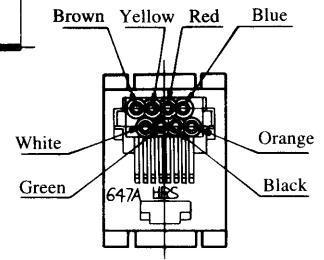

Color	L (mm)
Yellow	150
Green	150
Red	150
Black	150

CL222-9048-0
TM2RGV-L62-4S-150STD

Color	L (mm)
Green	150
Red	150

Note 1: Standard finish color is dark brown.

Note 2: The drawing is shown sample of TM2RGV-L64-※

● TM1RV-647AF88-※

Standard Model
CL222-3103-3
TM1RV-647A88-35S-150

Color	L (mm)
Brown	150
White	150
Yellow	150
Green	150
Red	150
Black	150
Blue	150
Orange	150

Note: Standard color is Light Brown.

● TM2RC-88- ※