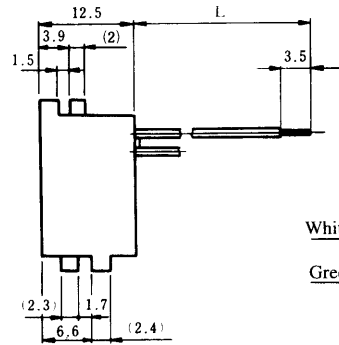

Color	L (mm)
Yellow	150
Green	150
Red	150
Black	150

CL222-9048-0
TM2RGV-L62-4S-150STD

Color	L (mm)
Green	150
Red	150

Note 1: Standard finish color is dark brown.

Note 2: The drawing is shown sample of TM2RGV-L64-※

● TM1RV-647AF88-※

Standard Model
CL222-3103-3
TM1RV-647A88-35S-150

Color	L (mm)
Brown	150
White	150
Yellow	150
Green	150
Red	150
Black	150
Blue	150
Orange	150

Note: Standard color is Light Brown.

● TM2RC-88- ※