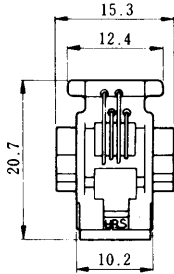

MODULAR CONNECTORS

CL 222 TM

● TMIR-616W44-※