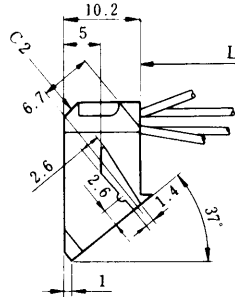

MODULAR CONNECTORS

CL 222 TM

● TMIR-616W44-※