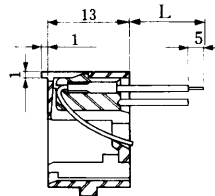

● TM1RV-647AF88-※

Standard Model
CL222-3103-3
TM1RV-647A88-35S-150

Color	L (mm)
Brown	150
White	150
Yellow	150
Green	150
Red	150
Black	150
Blue	150
Orange	150

Note: Standard color is Light Brown.

● TM2RC-88- ※