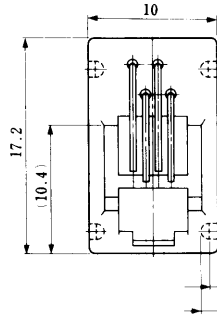

● TM2RD-F44-※