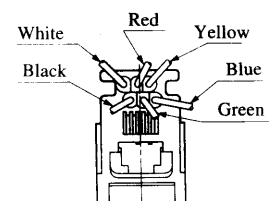

● TM1RV-623K66-※
● TM1RV-623K64-※
● TM1RV-623K62-※

Standard Model

CL222-9000-3 TM1RV-623K66-4S-150STD
CL222-9003-1 TM1R-623K64-4S-150STD
CL222-9006-0 TM1RV-623K62-4S-150STD

Color	L (mm)
White	150
Yellow	150
Green	150
Red	150
Black	150
Blue	150

Color	L (mm)
Yellow	150
Green	150
Red	150
Black	150

Color	L (mm)
Green	150
Red	150

Note 1: Standard finish color is grey.

Note 2: The drawing is shown sample of TM1RV-623K66-※.

● TM1RV-623P66-※
● TM1RV-623P64-※

CL222-3085-3
TM1RV-623P66-35S-150

Standard Model

Color	L (mm)
White	150
Black	150
Red	150
Green	150
Yellow	150
Blue	150

CL222-3087-9
TM1RV-623P64-35S-150

Color	L (mm)
Black	150
Red	150
Green	150
Yellow	150