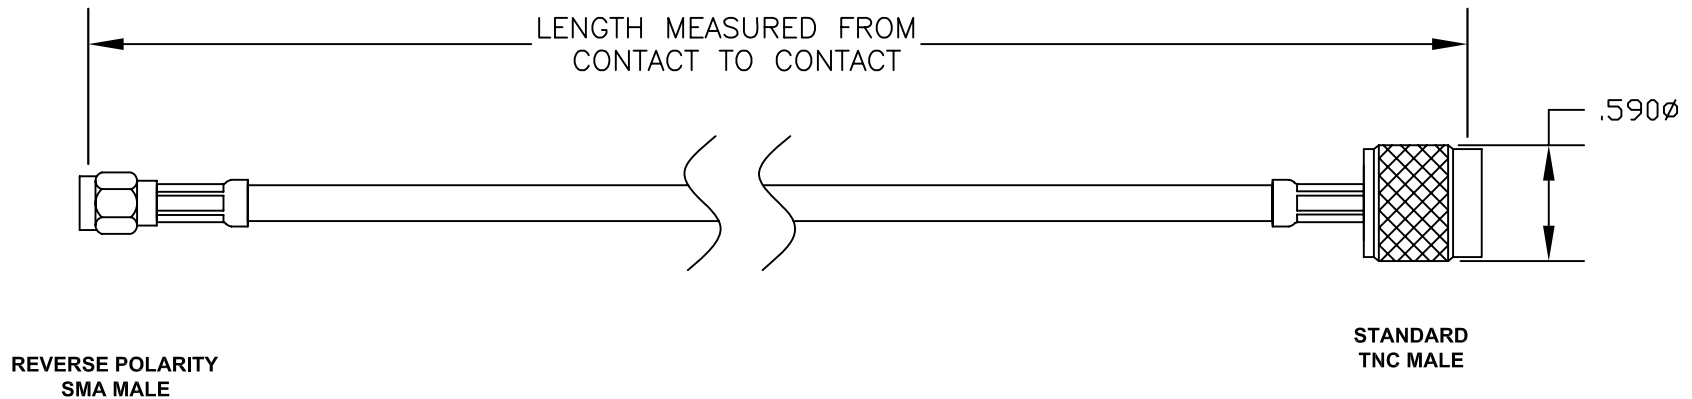

COMPONENTS	IMPEDANCE
REVERSE POLARITY SMA MALE	50 OHM
STANDARD TNC MALE	50 OHM
RG58C/U	50 OHM

Standard Lengths	
-12	12"
-24	24"
-36	36"
-48	48"
-60	60"
-XXX	Custom Length in inches

PASTERNACK ENTERPRISES, INC.

P.O BOX 16759, IRVINE, CA 92623
 PHONE (949) 261-1920 FAX (949) 261-7451

WEB ADDRESS: www.pasternack.com
 E-MAIL ADDRESS: sales@pasternack.com

COAXIAL & FIBER OPTICS

DWG TITLE

PE35214-XX

DES.

CABLE ASSEMBLY, RG58C/U, REVERSE POLARITY SMA MALE TO STANDARD TNC MALE

SIZE A

FSCM NO. 53919

CAD FILE 071707

SCALE N/A

127

NOTES:

1. UNLESS OTHERWISE SPECIFIED ALL DIMENSIONS ARE NOMINAL.
2. ALL SPECIFICATIONS ARE SUBJECT TO CHANGE WITHOUT NOTICE AT ANY TIME.
3. DIMENSIONS ARE IN INCHES.
4. LENGTH TOLERANCE IS $\pm 1.5\%$ OR $\pm 3/8"$, WHICHEVER IS GREATER.