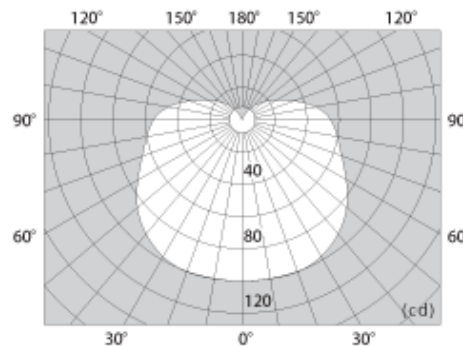

*Dimming not supported.

External Dimensions (Unit: mm)

Property of light distribution

Seamless LED Lighting

- Lineup
- Installation Example

Wall Washers

- Lineup

Downlights