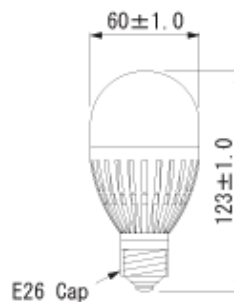

*Dimming not supported.

External Dimensions (Unit: mm)

Property of light distribution

Seamless LED Lighting

- Lineup
- Installation Example

Wall Washers

- Lineup

Downlights