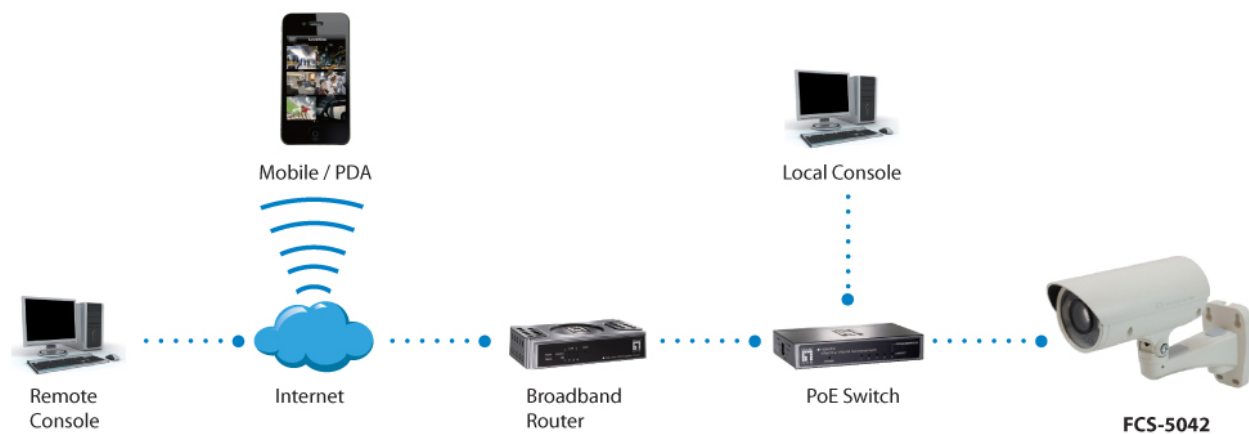

**Deployment:**

Wall/Ceiling Mount

**Operation Systems:**

Microsoft Windows 8/7/Vista/XP

**Viewing Systems:**

Browser: Internet Explorer 6.x or above, Firefox, Chrome, Safari

Cell phone: 3GPP player

Real Player: 10.5 or above

Quick Time 6.5 or above

**Order Information**

FCS-5042

**Package Contents**

FCS-5042

Power Adapter

Mounting Kit

Screw Kit