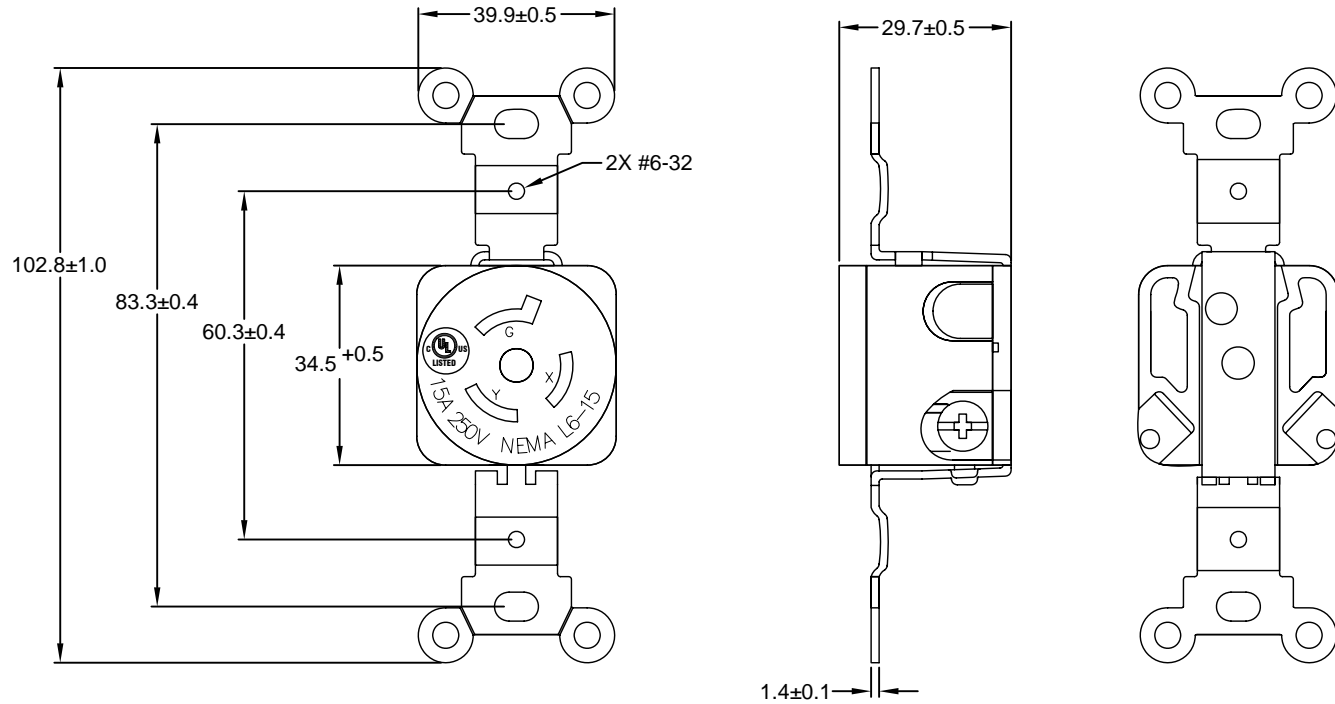

6

5

4

3

2

1

MATERIAL:

Housing: Nylon, color black

Bracket: Steel

Contacts: Copper

ELECTRICAL SPECIFICATIONS:

Rated current: 15A

Rated voltage: 250VAC

APPROVALS:

**RoHS
COMPLIANT**

REV	DATE	CHANGE	CHKG	CHKD	APPR

TOLERANCE UNLESS OTHERWISE SPECIFIED	
X	± 1
X.X	± 0.4
X.XX	± 0.13
DRAWN BY	PB
CHECK BY	
APPR BY	
DATE:	12/13/10
DATE:	
DATE:	

Power Dynamics, Inc.		
Phone: 973 560-0019 Whippany, New Jersey Fax: 973 560-0076		
PART: NEMA L6-15R LOCKING RECEPTACLE		
-		
PART #: PD-L615R-B		SHEET 1 of 1
SIZE: A	ALL DIMENSIONS FOR REFERENCE ONLY	
SCALE: NTS	DIMENSIONS ARE IN MILLIMETERS	
REV:		