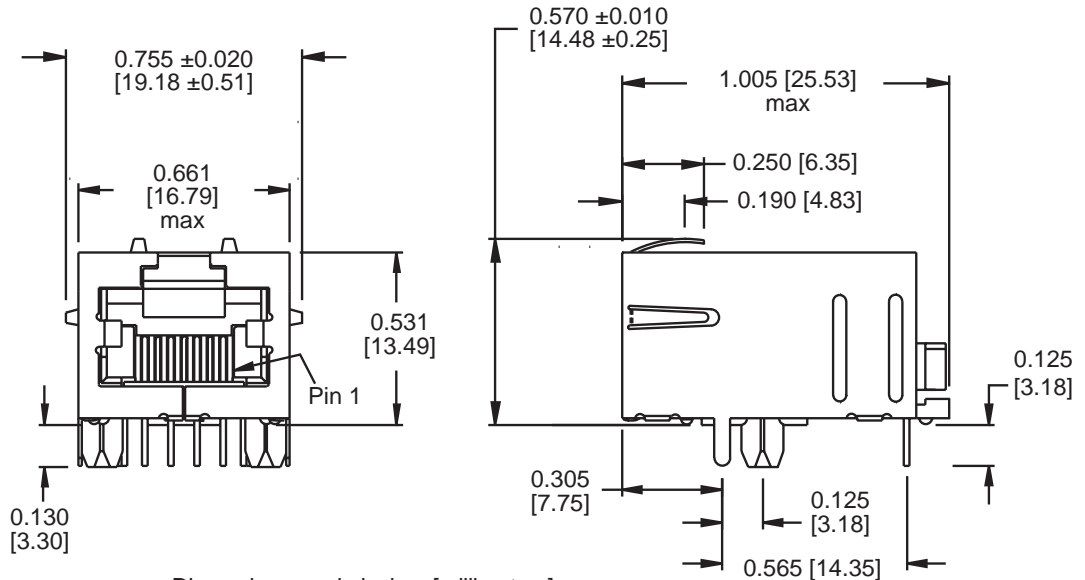

INTEGRATED CONNECTOR MODULES

10Base-T belMag™

BM01821

- Shielded connector with integrated 10Base-T magnetics
- Compatible with a variety of 10Base-T transceiver ICs
- Operating temperature 0° to +70° C
- Storage temperature -40° to +85° C
- Reduced pin count for improved crosstalk and optimum PCB trace routing
- Complies with IEEE 802.3 standards and all 10Base-T Ethernet standards
- Integrated design conserves valuable board space
- Minimum interwinding breakdown voltage of 1500 Vrms
- Adaptable, modular design provides higher reliability

SCHEMATIC

0811-1X1T-12

0811-1X1T-22

©2001 Bel Fuse Inc. Specifications subject to change without notice. 08.01

BM01821

MECHANICAL

0811-1X1T-12
0811-1X1T-22

Dimensions are in inches [millimeters].
Standard dimension tolerance is ±0.010 [0.25] unless otherwise noted.

PAD LAYOUT

Notes

- | | |
|-----------------|---|
| Plastic Housing | Thermoplastic, flammability rating UL 94V-0 |
| Contacts | 50 micro-inch hard gold plating |
| Pins | Tin-coated copper wire, DIA 0.018" [0.46] |
| Solderability | Per MIL Std. 202, Method 208 |
| Metal Shield | Tin lead plated copper alloy |