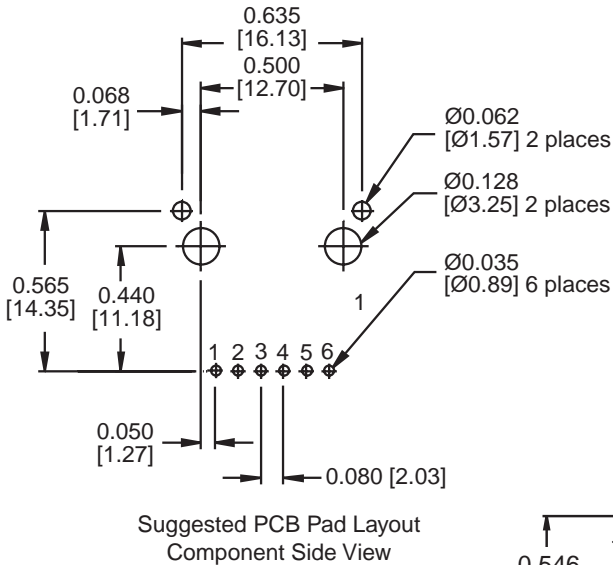

SCHEMATIC

0811-1X1T-12

0811-1X1T-22

©2001 Bel Fuse Inc. Specifications subject to change without notice. 08.01

BM01821

MECHANICAL

0811-1X1T-12
0811-1X1T-22

Dimensions are in inches [millimeters].
Standard dimension tolerance is ±0.010 [0.25] unless otherwise noted.

PAD LAYOUT

Notes

- | | |
|-----------------|---|
| Plastic Housing | Thermoplastic, flammability rating UL 94V-0 |
| Contacts | 50 micro-inch hard gold plating |
| Pins | Tin-coated copper wire, DIA 0.018" [0.46] |
| Solderability | Per MIL Std. 202, Method 208 |
| Metal Shield | Tin lead plated copper alloy |