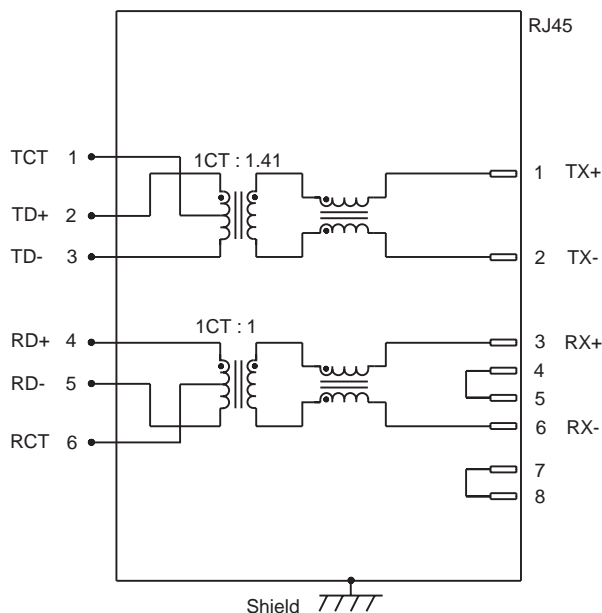

INTEGRATED CONNECTOR MODULES

10Base-T belMag™

BM01821

- Shielded connector with integrated 10Base-T magnetics
- Compatible with a variety of 10Base-T transceiver ICs
- Operating temperature 0° to +70° C
- Storage temperature -40° to +85° C
- Reduced pin count for improved crosstalk and optimum PCB trace routing
- Complies with IEEE 802.3 standards and all 10Base-T Ethernet standards
- Integrated design conserves valuable board space
- Minimum interwinding breakdown voltage of 1500 Vrms
- Adaptable, modular design provides higher reliability

Available Options

- Various transformer turns ratios

ELECTRICAL SPECIFICATIONS AT 25° C

Part Number	Insertion Loss dB max	Return Loss dB min	Common to Common Mode Rejection dB min	Crosstalk dB min	OCL μH min
	1MHz to 10MHz	1MHz to 10MHz	10MHz to 30MHz	1MHz to 10MHz	
0811-1X1T-12	-1.0	-15	-40	-40	200
0811-1X1T-22	-1.0	-15	-40	-40	200

SCHEMATIC

0811-1X1T-12

0811-1X1T-22

©2001 Bel Fuse Inc. Specifications subject to change without notice. 08.01

BM01821

MECHANICAL

0811-1X1T-12
0811-1X1T-22

Dimensions are in inches [millimeters].
Standard dimension tolerance is ±0.010 [0.25] unless otherwise noted.

PAD LAYOUT

Notes

- | | |
|-----------------|---|
| Plastic Housing | Thermoplastic, flammability rating UL 94V-0 |
| Contacts | 50 micro-inch hard gold plating |
| Pins | Tin-coated copper wire, DIA 0.018" [0.46] |
| Solderability | Per MIL Std. 202, Method 208 |
| Metal Shield | Tin lead plated copper alloy |