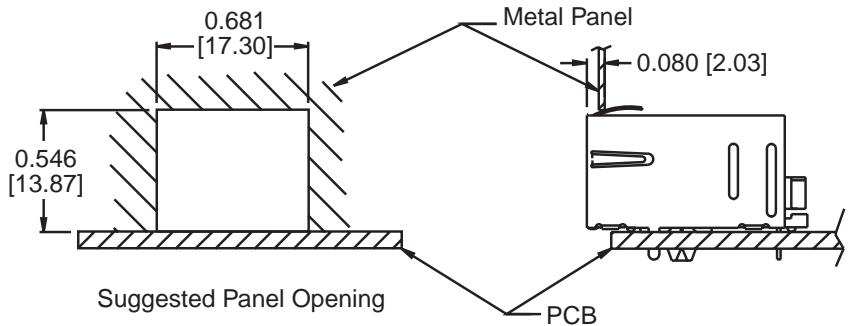

INTEGRATED CONNECTOR MODULES

10Base-T belMag™

BM01821

- Shielded connector with integrated 10Base-T magnetics
- Compatible with a variety of 10Base-T transceiver ICs
- Operating temperature 0° to +70° C
- Storage temperature -40° to +85° C
- Reduced pin count for improved crosstalk and optimum PCB trace routing
- Complies with IEEE 802.3 standards and all 10Base-T Ethernet standards
- Integrated design conserves valuable board space
- Minimum interwinding breakdown voltage of 1500 Vrms
- Adaptable, modular design provides higher reliability

SCHEMATIC

0811-1X1T-12

0811-1X1T-22

©2001 Bel Fuse Inc. Specifications subject to change without notice. 08.01

BM01821

MECHANICAL

0811-1X1T-12
0811-1X1T-22

Dimensions are in inches [millimeters].
Standard dimension tolerance is ±0.010 [0.25] unless otherwise noted.

PAD LAYOUT

Notes

- | | |
|-----------------|---|
| Plastic Housing | Thermoplastic, flammability rating UL 94V-0 |
| Contacts | 50 micro-inch hard gold plating |
| Pins | Tin-coated copper wire, DIA 0.018" [0.46] |
| Solderability | Per MIL Std. 202, Method 208 |
| Metal Shield | Tin lead plated copper alloy |