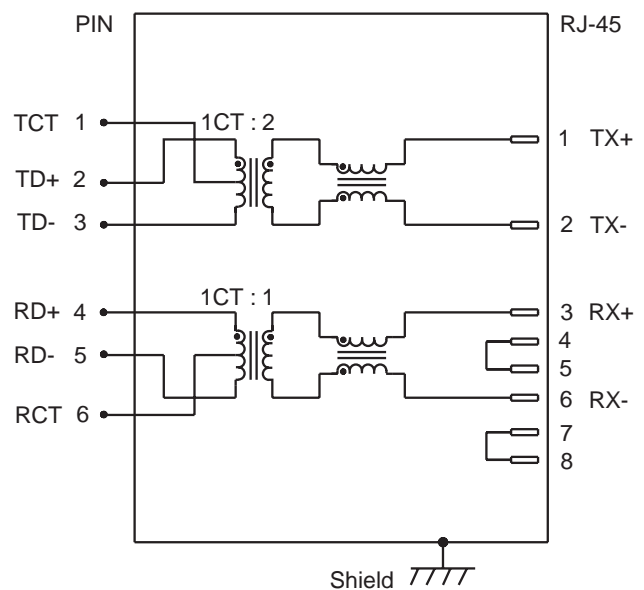

INTEGRATED CONNECTOR MODULES

10Base-T belMag™

BM01821

- Shielded connector with integrated 10Base-T magnetics
- Compatible with a variety of 10Base-T transceiver ICs
- Operating temperature 0° to +70° C
- Storage temperature -40° to +85° C
- Reduced pin count for improved crosstalk and optimum PCB trace routing
- Complies with IEEE 802.3 standards and all 10Base-T Ethernet standards
- Integrated design conserves valuable board space
- Minimum interwinding breakdown voltage of 1500 Vrms
- Adaptable, modular design provides higher reliability

Available Options

- Various transformer turns ratios

ELECTRICAL SPECIFICATIONS AT 25° C

Part Number	Insertion Loss dB max	Return Loss dB min	Common to Common Mode Rejection dB min	Crosstalk dB min	OCL μH min
	1MHz to 10MHz	1MHz to 10MHz	10MHz to 30MHz	1MHz to 10MHz	
0811-1X1T-12	-1.0	-15	-40	-40	200
0811-1X1T-22	-1.0	-15	-40	-40	200

SCHEMATIC

0811-1X1T-12

0811-1X1T-22

©2001 Bel Fuse Inc. Specifications subject to change without notice. 08.01

BM01821

MECHANICAL

0811-1X1T-12
0811-1X1T-22

Dimensions are in inches [millimeters].
Standard dimension tolerance is ±0.010 [0.25] unless otherwise noted.

PAD LAYOUT

Notes

- | | |
|-----------------|---|
| Plastic Housing | Thermoplastic, flammability rating UL 94V-0 |
| Contacts | 50 micro-inch hard gold plating |
| Pins | Tin-coated copper wire, DIA 0.018" [0.46] |
| Solderability | Per MIL Std. 202, Method 208 |
| Metal Shield | Tin lead plated copper alloy |