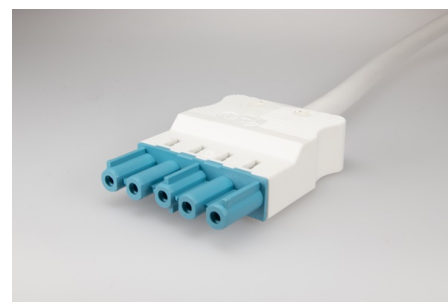

Connectors System AC 166® Cord Set

AC 166 ALCGB/525 300 pastel blue white "Dca"

Extension Cable Socket, 5 pole, pastel blue white, Coding: 5 (DALI),
Cable Type: H05Z1Z1-F, Core Cross-Section: 2.5 mm², Fire Class: Dca,
Length: 3.00 m, Voltage Rating: 250/400 V, Current Rating: 20 A

Order Info

Reference Number (ref. no.)	9D59PY30
PU	15

Type

Type	Extension Cable Socket
Number of poles	5 pole
Colour	pastel blue white
Coding	5 (DALI)
PE Function	yes

Technical Data

Voltage Rating	250/400 V
Current Rating	20 A
Insulating Material	PA 6.6
Contact Material	Brass
max. Ambient Temperature Operation	70 °C
IP Code	IP20
IP Code when Plugged	IP40
Type of Conductor Flexible	yes
Stripping Length	9.0 mm
Dismantling Length PE	52.0 mm
Dismantling Length	45.0 mm
Cable Type	H05Z1Z1-F
Core Cross-Section	2.5 mm ²
Fire Class	Dca
Length	3.00 m
Approbation EN61535	AC166-G_Leitungen_EN61535_20121212_20180725_VDE_ENEC_4C