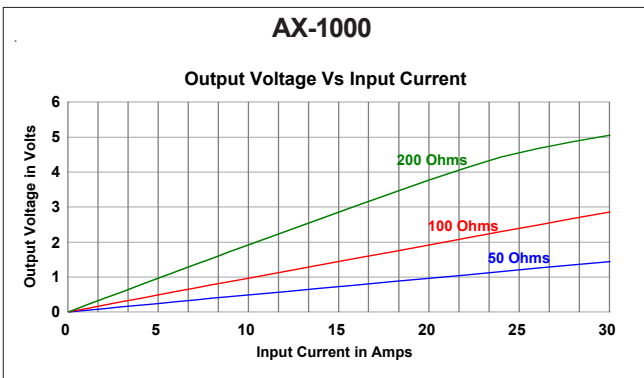

AX Series • 50/60Hz Current Transformers

Features

- High output voltage in small package
- Good linearity over current range
- 2.5KV isolation
- High saturation current
- Operating temperature range: -40°C to +85°C
- Manufactured in an ISO 9001:2008, ISO/TS 16949:2009 and ISO 14001:2004 certified Talema facility
- Fully RoHS & REACH Compliant

Applications

- Power Monitoring • Current Measurement • Instrumentation

Electrical Specifications at 20°C

Part No.	Turns	Current Rating in A	Winding Resistance in Ohms
AX-0500	500	5	32
AX-0750	750	7.5	55
AX-1000	1000	10.0	93
AX-1500	1500	15.0	140

Dimensions are in mm. General Tolerance $\pm 0.25\text{mm}$ unless specified.
Pin Pitch Tolerance: $\pm 0.1\text{mm}$

Mechanical Dimension

Output Voltage Vs Input Current

Saturation Current Response

Phase Angle Vs Primary Current