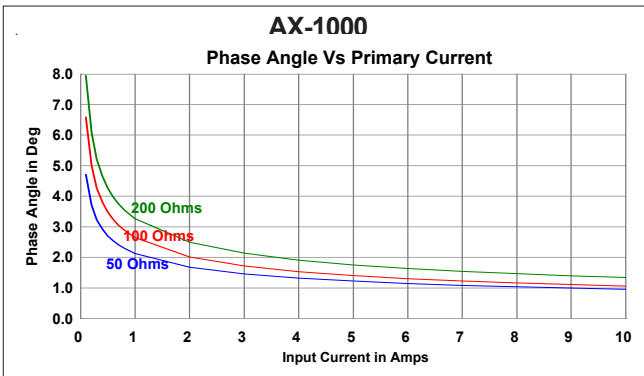

Dimensions are in mm. General Tolerance $\pm 0.25\text{mm}$ unless specified.
Pin Pitch Tolerance: $\pm 0.1\text{mm}$

Mechanical Dimension

Output Voltage Vs Input Current

Saturation Current Response

Phase Angle Vs Primary Current