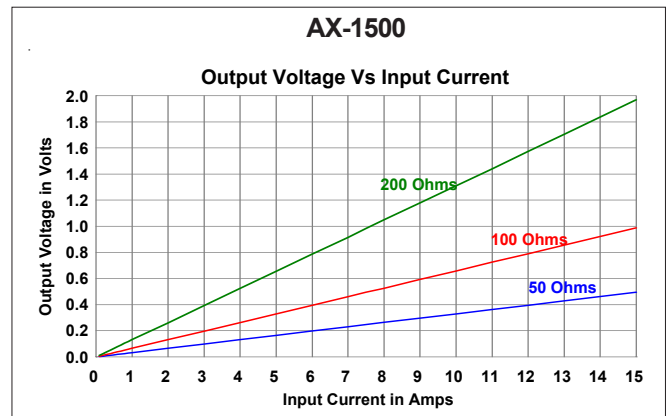

Mechanical Dimension

Output Voltage Vs Input Current