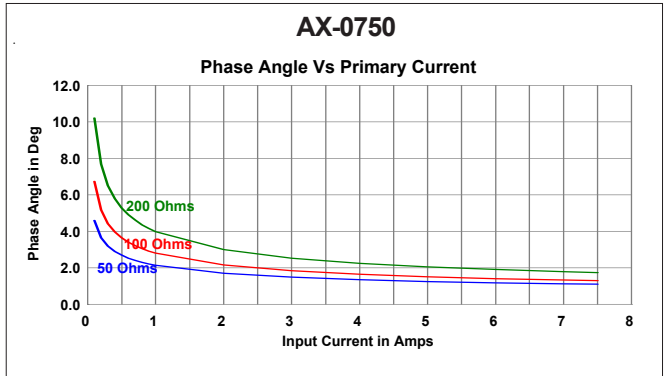

Dimensions are in mm. General Tolerance $\pm 0.25\text{mm}$ unless specified.
Pin Pitch Tolerance: $\pm 0.1\text{mm}$

Mechanical Dimension

Output Voltage Vs Input Current

Saturation Current Response

Phase Angle Vs Primary Current