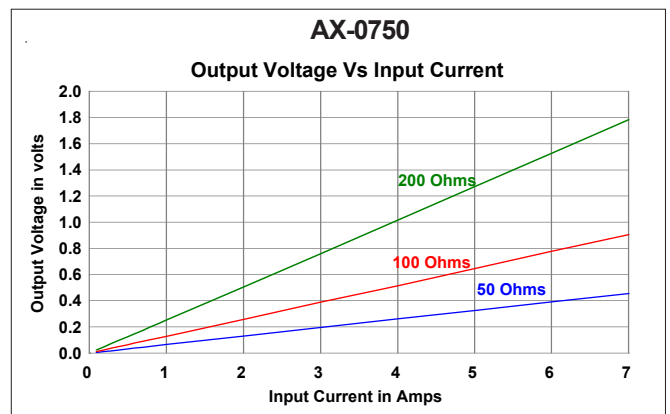

Mechanical Dimension

Output Voltage Vs Input Current