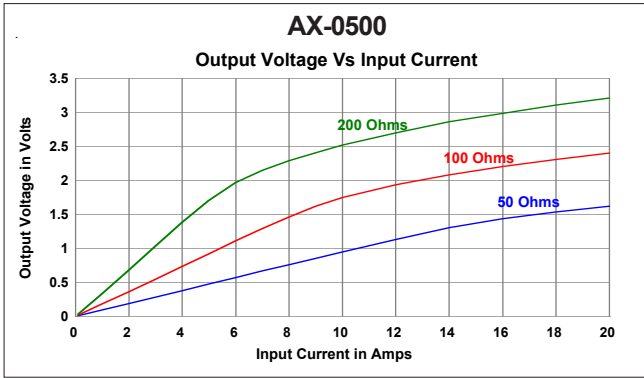

Saturation Current Response