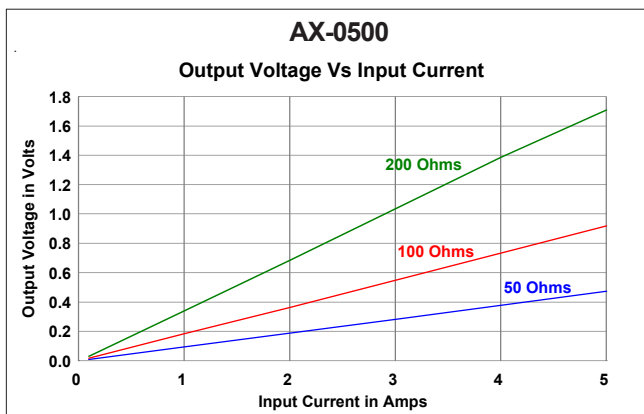

Mechanical Dimension

Output Voltage Vs Input Current