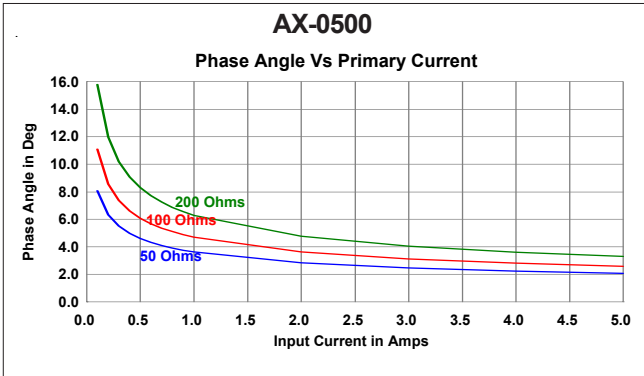

Dimensions are in mm. General Tolerance $\pm 0.25\text{mm}$ unless specified.
Pin Pitch Tolerance: $\pm 0.1\text{mm}$

Mechanical Dimension

Output Voltage Vs Input Current

Saturation Current Response

Phase Angle Vs Primary Current