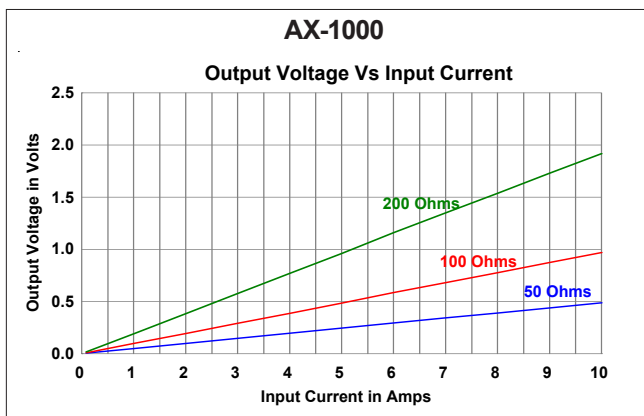

Mechanical Dimension

Output Voltage Vs Input Current