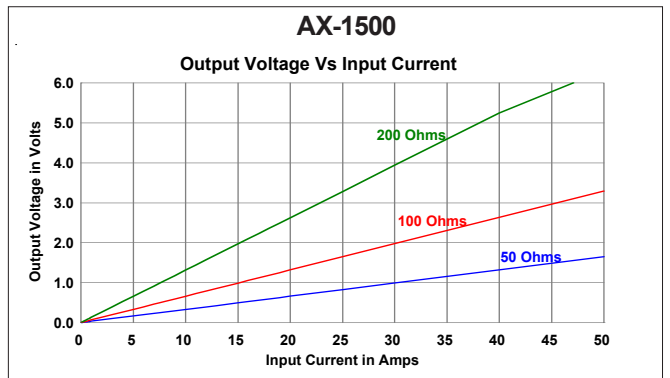

Saturation Current Response