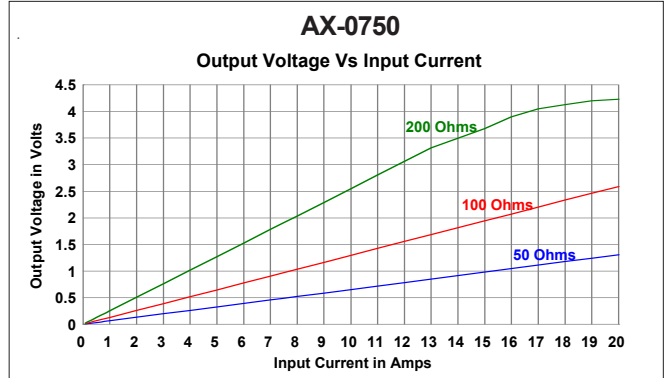

Applications

- Power Monitoring • Current Measurement • Instrumentation

Electrical Specifications at 20°C

Part No.	Turns	Current Rating in A	Winding Resistance in Ohms
AX-0500	500	5	32
AX-0750	750	7.5	55
AX-1000	1000	10.0	93
AX-1500	1500	15.0	140

Dimensions are in mm. General Tolerance $\pm 0.25\text{mm}$ unless specified.
Pin Pitch Tolerance: $\pm 0.1\text{mm}$

Mechanical Dimension

Output Voltage Vs Input Current

Saturation Current Response

Phase Angle Vs Primary Current