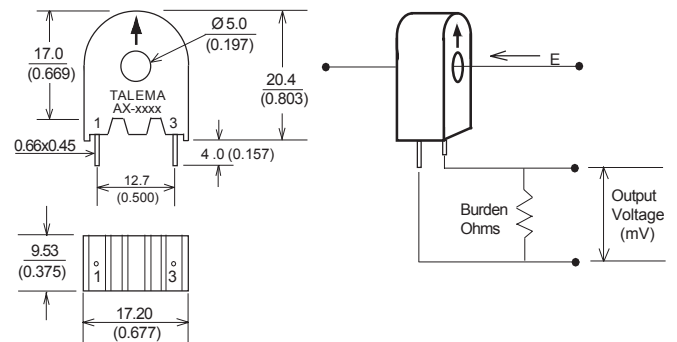

Dimensions are in mm. General Tolerance $\pm 0.25\text{mm}$ unless specified.
Pin Pitch Tolerance: $\pm 0.1\text{mm}$

Mechanical Dimension

Output Voltage Vs Input Current

Saturation Current Response

Phase Angle Vs Primary Current