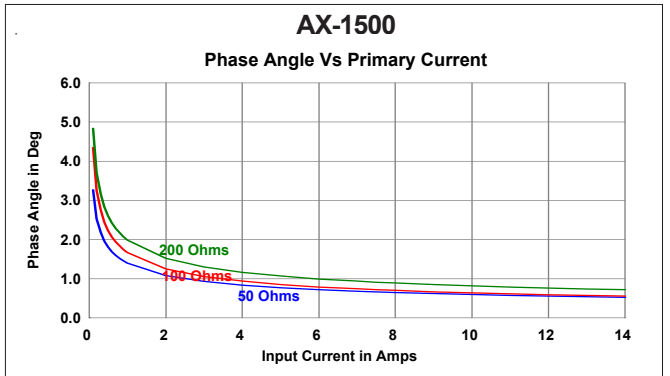

Dimensions are in mm. General Tolerance $\pm 0.25\text{mm}$ unless specified.
Pin Pitch Tolerance: $\pm 0.1\text{mm}$

Mechanical Dimension

Output Voltage Vs Input Current

Saturation Current Response

Phase Angle Vs Primary Current