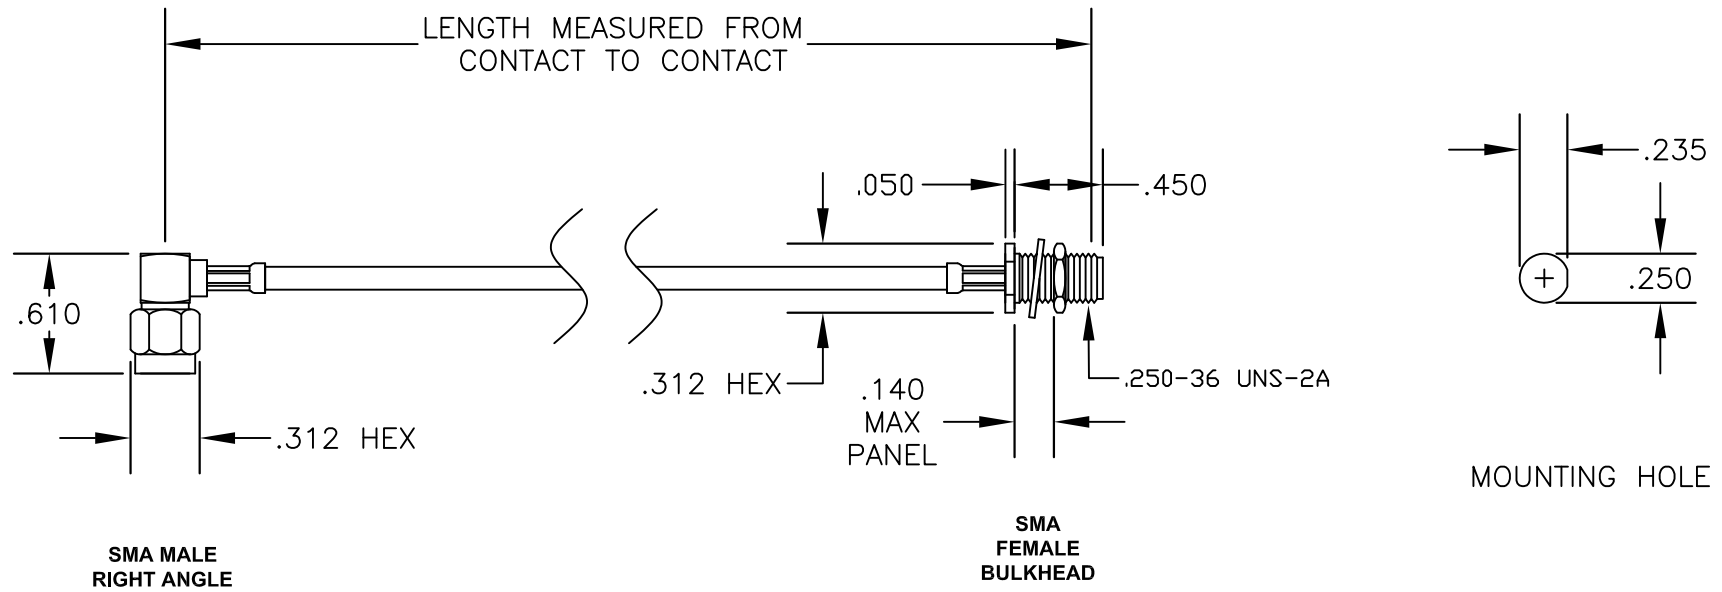

COMPONENTS	IMPEDANCE
SMA MALE RIGHT ANGLE	50 OHM
SMA FEMALE BULKHEAD	50 OHM
RG174A/U	50 OHM

Standard Lengths	
-12	12"
-24	24"
-36	36"
-48	48"
-60	60"
-XXX	Custom Length in inches

PASTERNAK ENTERPRISES, INC.
 P.O BOX 16759, IRVINE, CA 92623
 PHONE (949) 261-1920 FAX (949) 261-7451
 WEB ADDRESS: www.pasternack.com
 E-MAIL ADDRESS: sales@pasternack.com
COAXIAL & FIBER OPTICS

DWG TITLE	PE3149LF-XX		DES.	CABLE ASSEMBLY, RG174A/U, SMA MALE RIGHT ANGLE TO SMA FEMALE BULKHEAD (LEAD FREE)		
SIZE A	FSCM NO. 53919	CAD FILE	022908	SCALE	N/A	127

- NOTES:**
- UNLESS OTHERWISE SPECIFIED ALL DIMENSIONS ARE NOMINAL.
 - ALL SPECIFICATIONS ARE SUBJECT TO CHANGE WITHOUT NOTICE AT ANY TIME.
 - DIMENSIONS ARE IN INCHES.
 - LENGTH TOLERANCE IS $\pm 1.5\%$ OR $\pm 3/8"$, WHICHEVER IS GREATER.