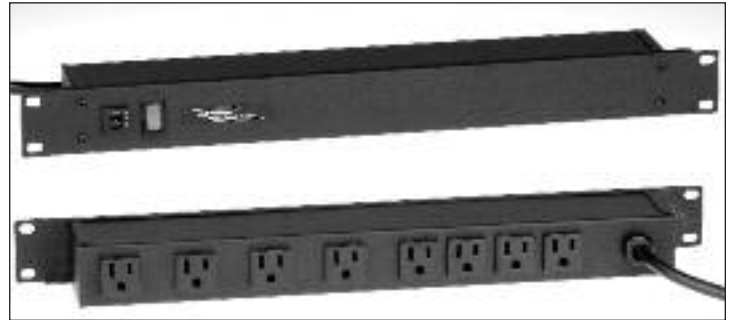

Plug-In Outlet Center® Units

Wiremold® Plug-In Outlet Center Units bring power safely and conveniently to wherever you need it. These units are ideal for use in a wide variety of settings, including relay racks and cabinets, laboratories, workshops, classrooms and offices.

Plug-In Outlet Center Units include rack mount, Cabinet-MATE, compact, 90 degree, deluxe control, industrial, and international units. Most units are available in both 15 and 20 Amp configurations.

Wiremold also offers extensive custom capabilities for Plug-In Outlet Center Units. Contact the factory for more information.

J08B0B (Front & Back)