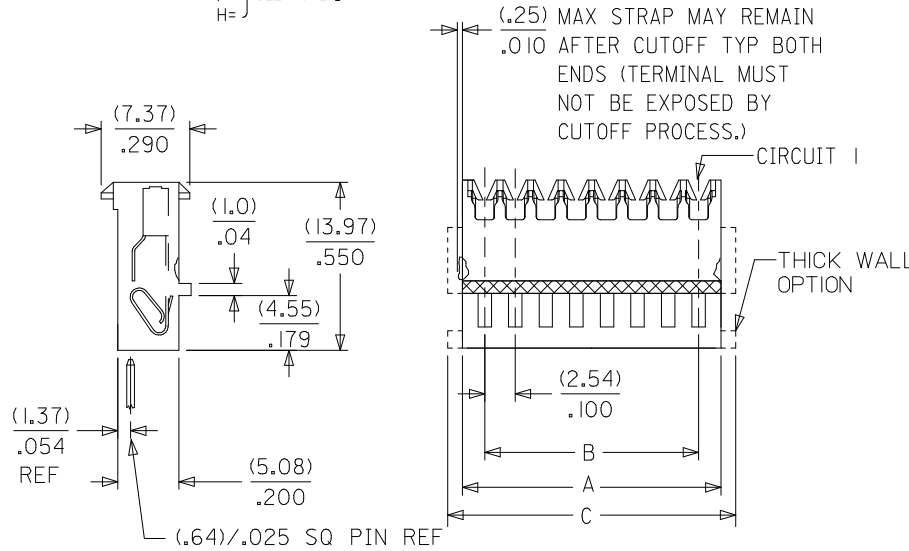

1. MATERIAL: UNFILLED NYLON, UL94V-2, MOLDED MATERIAL (CLEAR)
2. FINISH:
   - (102) OVERALL TIN: (0.00508)/(0.00200 MIN OVER (0.00254)/(0.00100 MIN COPPER.
   - (208) SELECT GOLD: (0.00038)/(0.00015 MIN, * SELECT TIN: (0.00254)/(0.00100 MIN, OVERALL NICKEL UNDERPLATE: (0.00127)/(0.00050 MIN.
   - (228) SELECT GOLD: (0.00076)/(0.00030 MIN, * SELECT TIN: (0.00254)/(0.00100 MIN, OVERALL NICKEL UNDERPLATE: (0.00127)/(0.00050 MIN.
   - (501) OVERALL GOLD: (0.00051)/(0.00020 MIN OVER (0.00076)/(0.00030 MIN NICKEL
   - (502) OVERALL GOLD: (0.00051)/(0.00020 MIN OVER (0.00127)/(0.00050 MIN NICKEL.
   - (503) OVERALL GOLD: (0.00076)/(0.00030 MIN OVER (0.00127)/(0.00050 MIN NICKEL.
   - (P909) OVERALL TIN: (0.00254)/(0.00100 MIN. *THE PRIMARY SHIPPING CARTON WILL BE LABELED COMPLIANT TO RoHS DIRECTIVE 2002/95/EC AND ELV ANNEX II OF DIRECTIVE 2000/53/EC*. CARTONS WITHOUT THIS LABEL MAY CONTAIN PRODUCT WITH TIN/LEAD PLATINGS.
3. PRODUCT SPECIFICATION: PS-7720-001
4. PACKAGING: BULK PK-7720-001 SEE CHART
5. THESE HOUSINGS ARE FOR USE WITH SINGLE 22 AWG WIRE TERMINATION ONLY
6. COLOR STRIPE TO RUN LENGTH OF RIB AS SHOWN (SEE CHART FOR COLOR)
7. SEE APPLICATION SPEC SMES-7720-0002 FOR ADDITIONAL INFORMATION.
8. WIRE SPECIFICATIONS: SEE SMES-7720-0002 (INSUL. DIA (1.52)/(0.060 MAX)
   - SLOT SIZE A FOR USE WITH: 26 AWG SOLID, STRANDED TINNED
   - SLOT SIZE H FOR USE WITH: 28 AWG SOLID, STRANDED TINNED, AND STRANDED TOPCOAT
   - SLOT SIZE F FOR USE WITH: 24 AWG SOLID, STRANDED TINNED, AND STRANDED TOPCOAT
   - SLOT SIZE E FOR USE WITH: 22 AWG STRANDED TINNED
9. THIS PART CONFORMS TO CLASS B REQUIREMENTS OF COSMETIC SPECIFICATION PS-45499-002.

NO OF CKTS	DIM A	DIM B	DIM C
2	(5.44) .214	(2.54) .100	(7.59) .299
3	(7.98) .314	(5.08) .200	(10.13) .399
4	(10.52) .414	(7.62) .300	(12.67) .499
5	(13.06) .514	(10.16) .400	(15.21) .599
6	(15.60) .614	(12.70) .500	(17.75) .699
7	(18.14) .714	(15.24) .600	(20.29) .799
8	(20.68) .814	(17.78) .700	(22.83) .899
9	(23.22) .914	(20.30) .800	(25.37) .999
10	(25.76) 1.014	(22.86) .900	(27.91) 1.099
11	(28.30) 1.114	(25.40) 1.000	(30.45) 1.199
12	(30.84) 1.214	(27.94) 1.100	(32.99) 1.299
13	(33.38) 1.314	(30.48) 1.200	(35.53) 1.399
14	(35.92) 1.414	(33.02) 1.300	(38.07) 1.499
15	(38.46) 1.514	(35.56) 1.400	(40.61) 1.599
16	(41.00) 1.614	(38.10) 1.500	(43.15) 1.699
17	(43.54) 1.714	(40.64) 1.600	(45.69) 1.799
18	(46.08) 1.814	(43.18) 1.700	(48.23) 1.899
19	(48.62) 1.914	(45.72) 1.800	(50.77) 1.999
20	(51.16) 2.014	(48.26) 1.900	(53.31) 2.099
21	(53.70) 2.114	(50.80) 2.000	(55.85) 2.199
22	(56.24) 2.214	(53.34) 2.100	(58.39) 2.299
23	(58.78) 2.314	(55.88) 2.200	(60.93) 2.399
24	(61.32) 2.414	(58.42) 2.300	(63.47) 2.499
25	(63.86) 2.514	(60.96) 2.400	(66.01) 2.599
26	(66.40) 2.614	(63.50) 2.500	(68.55) 2.699
27	(68.94) 2.714	(66.04) 2.600	(71.09) 2.799
28	(71.48) 2.814	(68.58) 2.700	(73.63) 2.899

CORRECT HSG. NO.'S EC NO: UCP2009-2291 DRWN:MKIPPER 2009/04/16 CHKD:SSOUSEK 2009/04/17 APPR:FSM:TH 2009/04/17	QUALITY SYMBOLS ▽=0 ◁=0	DESCRIPTION	REV	BA

GENERAL TOLERANCES (UNLESS SPECIFIED)	
	ANGULAR ±1/2°
DRAFT WHERE APPLICABLE MUST REMAIN WITHIN DIMENSIONS	

DIMENSION STYLE MM/IN	
DRAWN BY SAMIEC	DATE 2004/04/13
CHECKED BY SAMIEC	DATE 2004/04/13
APPROVED BY MARGULIS	DATE 2004/04/13
MATERIAL NO.	SEE CHART

SCALE ---	DESIGN UNITS INCH	THIRD ANGLE PROJECTION
TITLE KK 100 IDT CONNECTOR ASSEMBLY		
MOLEX INCORPORATED		
DOCUMENT NO. SD-7720-001	SHEET NO. 1 OF *