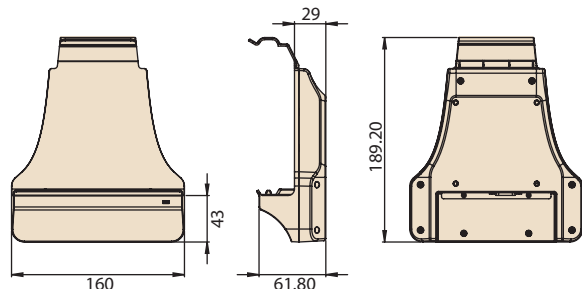

Advanced/Basic VESA Docking Station