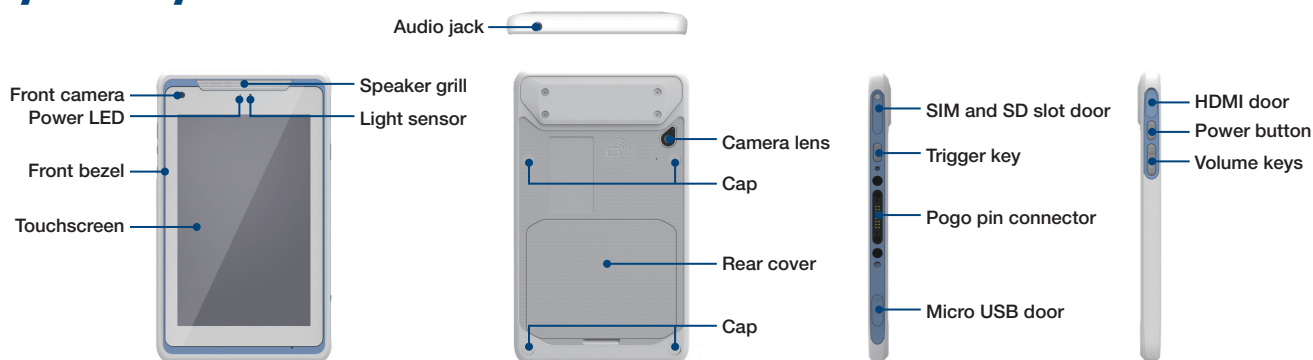

System Layout

Ordering Information

Medical-Grade Tablets

Part Number	Description
AIM-55AT-12301001	Intel® Atom™ x5-Z8350 1.44 GHz CPU, 4GB memory, 64GB storage, Wi-Fi module, Win 10 IoT (64 bit)
AIM-55AT-13301001	Intel® Atom™ x5-Z8350 1.44 GHz CPU, 4GB memory, 64GB storage, Wi-Fi module, Android 6.0

Peripherals

Part Number	Description
AIM-BCRS-0020	Barcode scanner 20° (Honeywell n3680 scan engine)
AIM-BCRS-0070	Barcode scanner 70° (Honeywell n3680 scan engine)
AIM-LANC-0001	LAN COM (1 x RJ45, 1 x COM)
AIM-SRPO-0000	Hand strap
AIM-SRPO-0001	Shoulder strap (portrait)
AIM-SRPO-0002	Shoulder strap (landscape)
AIM-VSDO-0001	AIM-55 VESA dock with full I/O
AIM-VSDO-0003	AIM-55 VESA dock with USB and charger only
HIT-STD-W001-C	VESA dock stand
AIM-P704	EETi active stylus
AIM-MTCS-0001	Multi-tablet charging station
AIM-MBCS-0001	Multi-battery charging station

Optional Accessories

Part Number	Description
Y5AAIM5500	AIM-55 power cable, white, (US), (Pihong)
XAIM-A19WMUSB-M	Adaptor MM18M-59A-R for medical devices (Pihong)
1700001524	Power cable, UL, 3P, 10A, 125V, 183 cm (US)
1700008921	Power cable, PSE, 3P, 7A, 125V, 183 cm (Japan)
1700019146	Power cable, CCC, 3P, 10A, 125V, 183 cm (China)
1700018553	Power cable, SAA, 3P, 2.5A, 250V, 183 cm (Australia/NZ)
170203180A	Power cable, BSI, 3P, 2.5A, 250V, 183 cm (UK)
170203183C	Power cable, CE, 3P, 10A, 250V, 183 cm (EU)

Note: The above power cables are suitable for AIM-55, AIM-VSD, and AIM-MCS.

Packing List

Description
1 x AIM-55
1 x Lithium-ion battery (3.8V/490mAh)
1 x AC adaptor
1 x Power cable (TW/US)