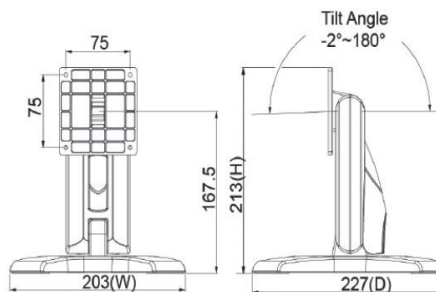

		Advanced VESA Docking Station	Basic VESA Docking Station
I/O		2 x USB 3.0 1 x RS-232 COM 1 x Gigabit LAN 1 x Power jack	2 x USB 2.0 1 x Power jack
Stand		-	-
Power	Input Voltage	9 ~ 32 V	19 V
Mechanical	Dimensions (W x D x H)	160 x 61.8 x 189.2 mm/6.3 x 2.4 x 7.4 in	160 x 61.8 x 189.2 mm/6.3 x 2.4 x 7.4 in
	Weight	0.282 kg/0.62 lb	0.28 kg/0.61 lb
Environment	Operating Temperature	-10 ~ 50 °C/14 ~ 122 °F	-10 ~ 50 °C/14 ~ 122 °F
	Storage Temperature	-20 ~ 70 °C/-4 ~ 158 °F	-20 ~ 70 °C/-4 ~ 158 °F
	Safety	UL, CB, LVD, CCC	UL, CB, LVD, CCC
	Certifications	CE, FCC, CCC	CE, FCC, CCC

Dimensions

Unit: mm

Advanced/Basic VESA Docking Station

VESA Dock Stand

Ordering Information

Part Number	Description
AIM-VSD0-0001	AIM 8 advanced VESA docking station (full I/O)
AIM-VSD0-0003	AIM 8 basic VESA docking station (USB and charger only)
HIT-STD-W001-C	AIM 8 VESA stand