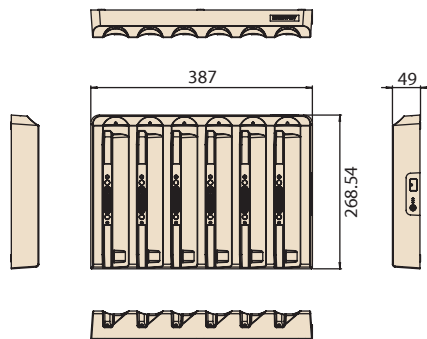

Multi-Tablet Charging Station