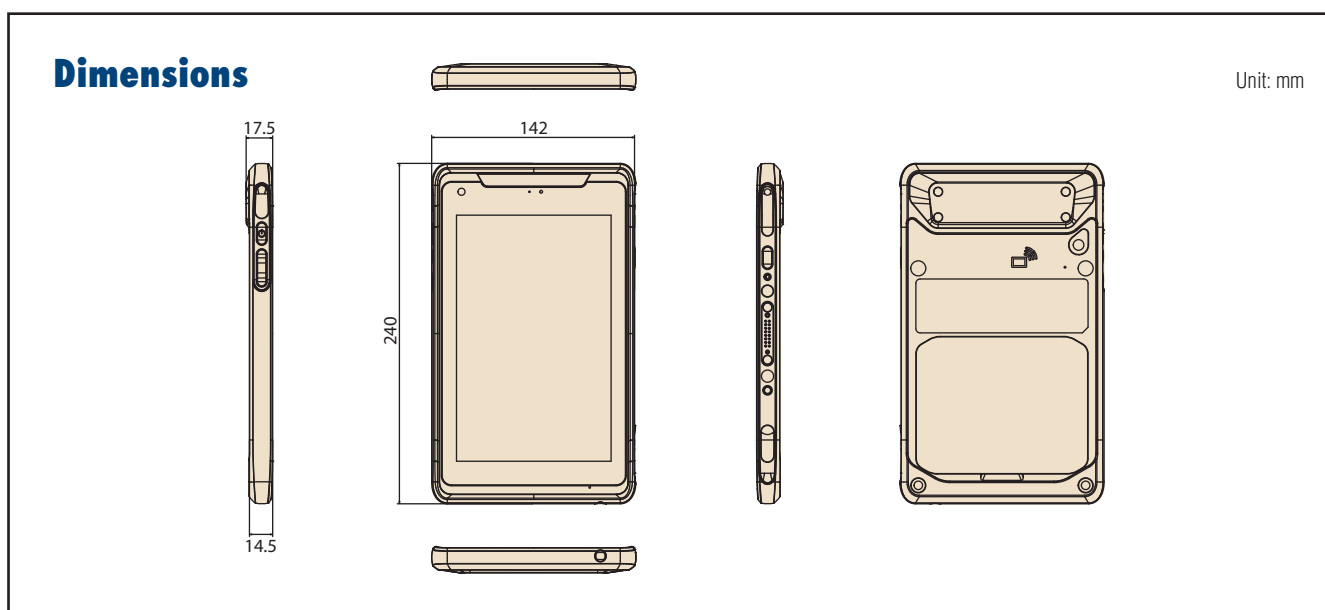

Specifications

System	Processor	Intel® Atom™ x5-Z8350 quad-core, 1.6 GHz (1.44 GHz)
	Memory	4 GB LPDDR3
	OS	Windows 10 IoT Enterprise, Android 6.0
Storage	eMMC	64 GB
	Micro-SD	Up to 256 GB
Display	Type	8" IPS LCD
	Resolution	WUXGA 1920 x 1200
	Brightness	400 cd/m ²
	Touch Type	10-point, multi-touch projected capacitive
	Glass Type	Corning® Gorilla® Glass 3
Communication	WLAN	IEEE 802.11 b/g/n
	Bluetooth	Bluetooth® v4.0 Class 2
	NFC	13.56 MHz, compatible with ISO15693, ISO14443A, ISO 14443B, FeliCa
Connectivity	Standard I/O	1 x micro HDMI, 1 x micro USB 2.0 (host and charger), 1 x combo audio jack, 1 x SIM card slot, 1 x micro SD slot
	Extended I/O	1 x AIM extension 14-pin pogo connector: 1 x USB 2.0, 1 x 2-wire UART, 5V/1A power
	Docking	1 x AIM dock 16-pin pogo connector: 1 x USB 3.0, 9V power
Audio	Speaker	2 x Internal speakers (1W)
	Audio Jack	1 x Audio combo jack (combines stereo audio output and mono microphone input)
Camera	Front	2.0-megapixel fixed-focus camera
	Rear	5.0-megapixel auto-focus camera with LED flash
Sensors		Ambient light sensor, e-compass, g-sensor, gyroscope
Control Buttons		1 x Power button, 2 x volume keys (up/down), 1 x programmable function key
Battery Capacity Indicators		Green: full (100%); blue: charging; red: low (≤10%)
Power	Input Voltage	Micro USB: 5V/3A Dock pogo: 9V/2A
	Battery	4900 mAh (minimum), 18.6 WHr; swappable Operating time: Up to 6 hours (dependent on usage scenario) Charging time: 3 hours
Environment	Operating Temperature	0 ~ 30 °C/32 ~ 86 °F
	Storage Temperature	-20 ~ 60 °C/-4 ~ 140 °F
	IP Rating	IP65
	Shock	Operating: SAE J1455 compliant; non-operating: IEC 60721-3-5 5M3 compliant
	Vibration	SAE J1455
	Humidity	Operating: 10 ~ 90% @ 30 °C non-condensing Storage: -10 ~ 95% non-condensing
Physical Characteristics	Drop Tested	Up to 120 cm/4 ft onto plywood over concrete
	Dimensions (W x D x H)	240 x 142 x 14.5 mm/9.44 x 5.59 x 0.57 in
	Weight	600 g/1.32 lb
Certifications	Color	White/blue
		CE/FCC Class B, UL60601-1, EN60601-1, EN1789, TELEC, VCCI, BSMI, NCC, CCC, SRRC