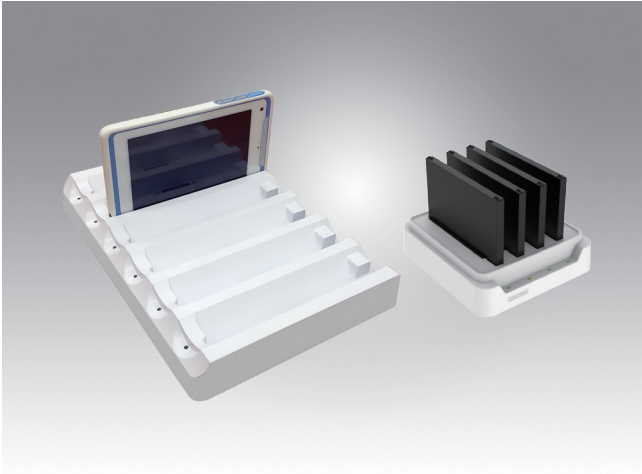

Dimensions

Unit: mm

Advanced/Basic VESA Docking Station

VESA Dock Stand

Ordering Information

Part Number	Description
AIM-VSD0-0001	AIM 8 advanced VESA docking station (full I/O)
AIM-VSD0-0003	AIM 8 basic VESA docking station (USB and charger only)
HIT-STD-W001-C	AIM 8 VESA stand

Packing List

Item	AIM-VSD0-0001	AIM-VSD0-0003
1	1 x VESA dock with full I/O	1 x VESA dock (USB and charger only)
2	1 x AC/DC adaptor	1 x AC/DC adaptor

Note: The above products do not include a power cable. Customers must order them separately for the specific country of use.

AIM-55 Multi-Bay Charging Station

Features

- Supports charging of up to 6 tablets/4 batteries simultaneously
- Overcurrent and overvoltage protection provided
- Rapid single-handed docking and undocking
- LED indicators for monitoring charging status