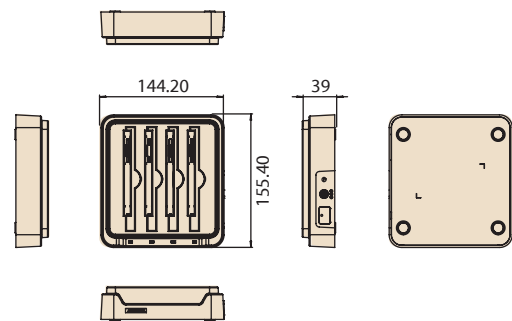

Specifications

		Multi-Tablet Charging Station	Multi-Battery Charging Station
Capacity	Number of Bays	6	4
	Charging Current	2A	2.5A
Power	Charging Voltage	9 V	4.35 V
	Input Voltage	19 V	19 V
LED Indicators		Green: full	Green: full
		Amber: charging	Amber: charging
		Red: error	Red: error
Mechanical	Dimensions (W x D x H)	387 x 269 x 49 mm/15.23 x 10.59 x 1.92 in	144 x 155 x 39 mm/5.66 x 6.10 x 1.53 in
	Weight	1.98 kg/4.36 lb	0.48 kg/1.05 lb
Environment	Operating Temperature	0 ~ 40 °C/32 ~ 104 °F	0 ~ 40 °C/32 ~ 104 °F
	Storage Temperature	-10 ~ 50 °C/14 ~ 122 °F	-10 ~ 50 °C/14 ~ 122 °F
	Safety	UL, CB, LVD, CCC, RCM	UL, CB, LVD, CCC, RCM
	Certifications	CE, FCC, CCC, RCM, BSMI	CE, FCC, CCC, RCM, BSMI

Dimensions

Unit: mm

Multi-Tablet Charging Station

Multi-Battery Charging Station

Ordering Information

Part Number	Description
AIM-MTCS-0001	Multi-tablet charging station for AIM
AIM-MBCS-0001	Multi-battery charging station for AIM