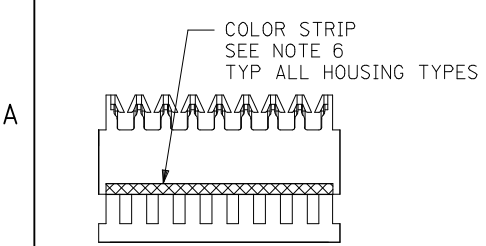

FACTORY I.D.
EC NO: UCP2009-2029
DRWN:MKIPPER 2009/02/25
CHKD:SSOUSEK 2009/02/25
APPR:FSMITH 2009/02/26
AZ7

QUALITY SYMBOLS	DESCRIPTION
	=0
	=0

GENERAL TOLERANCES (UNLESS SPECIFIED)		
	mm	INCH
4 PLACES	± ---	± ---
3 PLACES	± ---	± ---
2 PLACES	± ---	± ---
1 PLACE	± ---	± ---
ANGULAR ±1/2°		
DRAFT WHERE APPLICABLE MUST REMAIN WITHIN DIMENSIONS		

DIMENSION STYLE	
MM/IN	
DRAWN BY	DATE
SAMIEC	2004/04/13
CHECKED BY	DATE
SAMIEC	2004/04/13
APPROVED BY	DATE
MARGULIS	2004/04/13
MATERIAL NO.	
SEE CHART	

SCALE	DESIGN UNITS	THIRD ANGLE PROJECTION	
---	INCH		
TITLE			
KK 100 IDT CONNECTOR ASSEMBLY			
MOLEX INCORPORATED			
DOCUMENT NO.		SHEET NO.	
SD-7720-001		2 OF *	
THIS DRAWING CONTAINS INFORMATION THAT IS PROPRIETARY TO MOLEX INCORPORATED AND SHOULD NOT BE USED WITHOUT WRITTEN PERMISSION