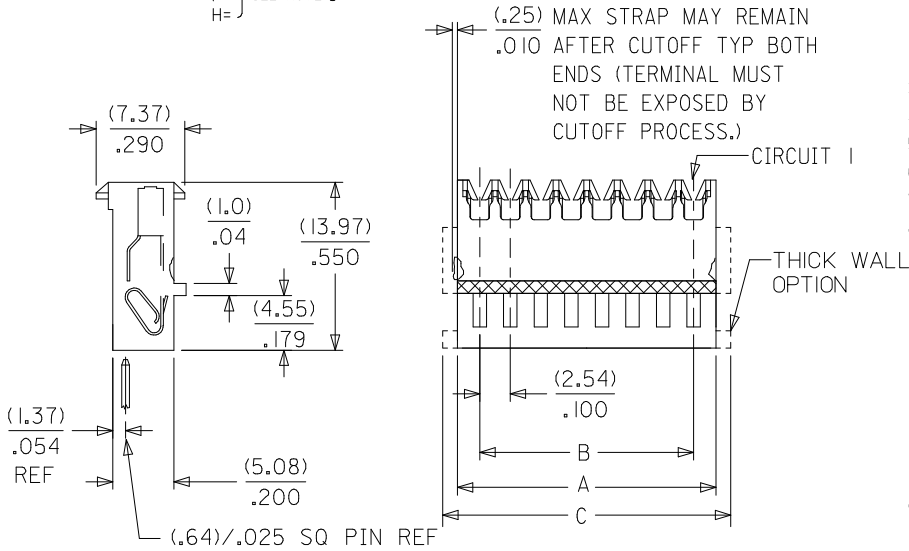

1. MATERIAL: UNFILLED NYLON, UL94V-2, MOLDED MATERIAL (CLEAR)
2. FINISH:
   - (102) OVERALL TIN: (0.00508)/.000200 MIN OVER (0.00254)/.000100 MIN COPPER.
   - (208) SELECT GOLD: (0.00038)/.000015 MIN, * SELECT TIN: (0.00254)/.000100 MIN, OVERALL NICKEL UNDERPLATE: (0.00127)/.000050 MIN.
   - (228) SELECT GOLD: (0.00076)/.000030 MIN, * SELECT TIN: (0.00254)/.000100 MIN, OVERALL NICKEL UNDERPLATE: (0.00127)/.000050 MIN.
   - (501) OVERALL GOLD: (0.00051)/.000020 MIN OVER (0.00076)/.000030 MIN NICKEL
   - (502) OVERALL GOLD: (0.00051)/.000020 MIN OVER (0.00127)/.000050 MIN NICKEL.
   - (503) OVERALL GOLD: (0.00076)/.000030 MIN OVER (0.00127)/.000050 MIN NICKEL.
   - (P909) OVERALL TIN: (0.00254)/.000100 MIN. *THE PRIMARY SHIPPING CARTON WILL BE LABELED COMPLIANT TO RoHS DIRECTIVE 2002/95/EC AND ELV ANNEX II OF DIRECTIVE 2000/53/EC*. CARTONS WITHOUT THIS LABEL MAY CONTAIN PRODUCT WITH TIN/LEAD PLATINGS.
3. PRODUCT SPECIFICATION: PS-7720-001
4. PACKAGING: BULK PK-7720-001 SEE CHART
5. THESE HOUSINGS ARE FOR USE WITH SINGLE 22 AWG WIRE TERMINATION ONLY
6. COLOR STRIPE TO RUN LENGTH OF RIB AS SHOWN (SEE CHART FOR COLOR)
7. SEE APPLICATION SPEC SMES-7720-0002 FOR ADDITIONAL INFORMATION.
8. WIRE SPECIFICATIONS: SEE SMES-7720-0002 (INSUL. DIA (1.52)/.060 MAX)
   SLOT SIZE A FOR USE WITH:
   26 AWG SOLID, STRANDED TINNED
   28 AWG SOLID, STRANDED TINNED, AND STRANDED TOPCOAT
   SLOT SIZE H FOR USE WITH:
   24 AWG SOLID, STRANDED TINNED, AND STRANDED TOPCOAT
   26 AWG STRANDED TOPCOAT
   SLOT SIZE F FOR USE WITH:
   22 AWG STRANDED TINNED
9. THIS PART CONFORMS TO CLASS B REQUIREMENTS OF COSMETIC SPECIFICATION PS-45499-002.

NO OF CKTS	DIM A	DIM B	DIM C
2	(5.44) .214	(2.54) .100	(7.59) .299
3	(7.98) .314	(5.08) .200	(10.13) .399
4	(10.52) .414	(7.62) .300	(12.67) .499
5	(13.06) .514	(10.16) .400	(15.21) .599
6	(15.60) .614	(12.70) .500	(17.75) .699
7	(18.14) .714	(15.24) .600	(20.29) .799
8	(20.68) .814	(17.78) .700	(22.83) .899
9	(23.22) .914	(20.30) .800	(25.37) .999
10	(25.76) 1.014	(22.86) .900	(27.91) 1.099
11	(28.30) 1.114	(25.40) 1.000	(30.45) 1.199
12	(30.84) 1.214	(27.94) 1.100	(32.99) 1.299
13	(33.38) 1.314	(30.48) 1.200	(35.53) 1.399
14	(35.92) 1.414	(33.02) 1.300	(38.07) 1.499
15	(38.46) 1.514	(35.56) 1.400	(40.61) 1.599
16	(41.00) 1.614	(38.10) 1.500	(43.15) 1.699
17	(43.54) 1.714	(40.64) 1.600	(45.69) 1.799
18	(46.08) 1.814	(43.18) 1.700	(48.23) 1.899
19	(48.62) 1.914	(45.72) 1.800	(50.77) 1.999
20	(51.16) 2.014	(48.26) 1.900	(53.31) 2.099
21	(53.70) 2.114	(50.80) 2.000	(55.85) 2.199
22	(56.24) 2.214	(53.34) 2.100	(58.39) 2.299
23	(58.78) 2.314	(55.88) 2.200	(60.93) 2.399
24	(61.32) 2.414	(58.42) 2.300	(63.47) 2.499
25	(63.86) 2.514	(60.96) 2.400	(66.01) 2.599
26	(66.40) 2.614	(63.50) 2.500	(68.55) 2.699
27	(68.94) 2.714	(66.04) 2.600	(71.09) 2.799
28	(71.48) 2.814	(68.58) 2.700	(73.63) 2.899

CORRECT HSG. NO.'S
EC NO: UCP2009-2291
DRWN:MKIPPER 2009/04/16
CHKD:SSOUSEK 2009/04/17
APPR:FSM:TH 2009/04/17

QUALITY SYMBOLS
▽=0
◁=0

DESCRIPTION
REV

BA

GENERAL TOLERANCES (UNLESS SPECIFIED)

	mm	INCH
4 PLACES	± ---	± ---
3 PLACES	± ---	± ---
2 PLACES	± ---	± ---
1 PLACE	± ---	± ---

ANGULAR ±1/2°

DRAFT WHERE APPLICABLE MUST REMAIN WITHIN DIMENSIONS

DIMENSION STYLE
MM/IN

SCALE

DESIGN UNITS
INCH

THIRD ANGLE PROJECTION

DRAWN BY DATE
SAMIEC 2004/04/13

CHECKED BY DATE
SAMIEC 2004/04/13

APPROVED BY DATE
MARGULIS 2004/04/13

MATERIAL NO.
SEE CHART

TITLE
KK 100 IDT CONNECTOR ASSEMBLY

MOLEX MOLEX INCORPORATED

DOCUMENT NO.
SD-7720-001

SHEET NO.
1 OF *