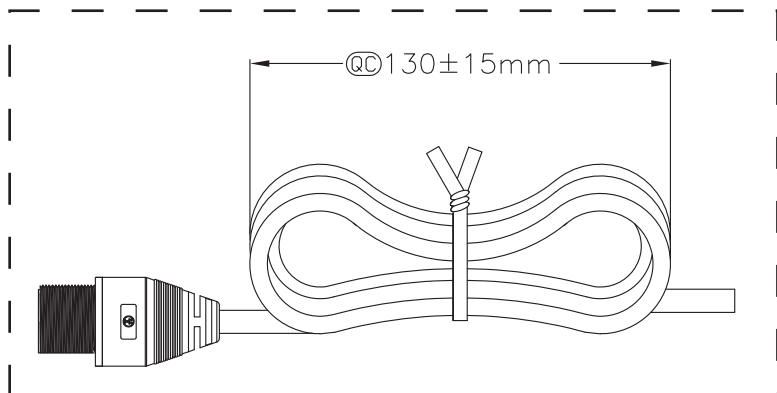

⑤ ⑥
Color:Black

Conn.

Pin Out

Wire Color	Conn.
Black	4
Green	3
White	2
Red	1
Drain	Shield

Twist

- Note:**
- IP67 waterproof rated
 - Connector: Black, ABS
 - USB: USB-A Female solder
 - Cable: USB2.0 28AWG*1P+24AWG*2C+AL.My+D+B
UV Resistant, Black, OD=5.0mm

Unit: mm

Scale	Free				Date	Name
TOLERANCE					Drawn	07.11.11 Chappell
X.X	±0.25				Approved	
X.XX	±0.1					
X.XXX	±0.05					
DIM	TOL					
X.°	±1°					
X.X°	±X°	①	Revised part number/information	11.07.13	Wilson	
Angle	TOL	Id.	Modification	Date	Name	

Title	
Waterproof USB2.0 cable assembly A type, Female to Open End, 1 Meter	
ASSMANN WSW-No.	
A-KAB-USBA-FS-1M	
Drawing-No.	rev01
Replace	Sheet 1/1