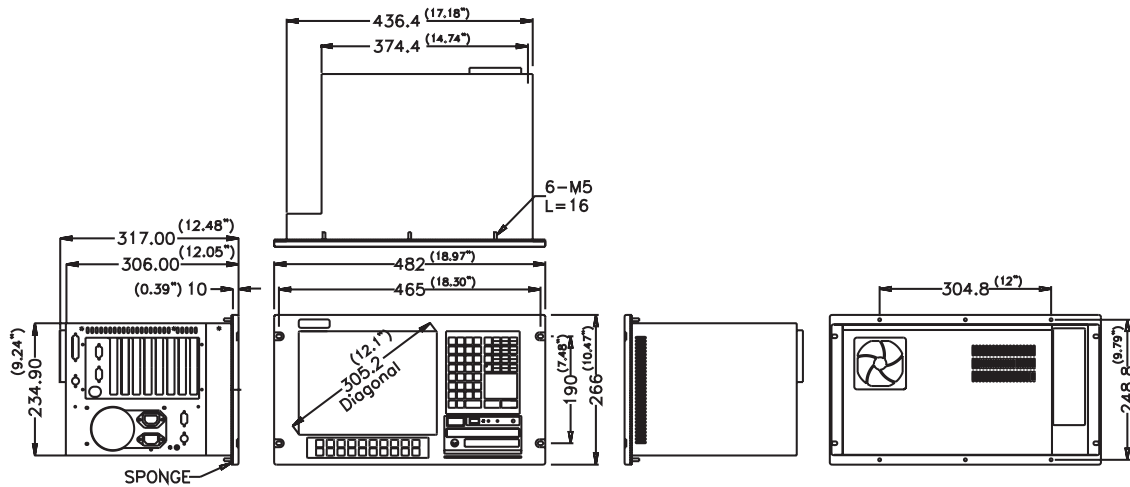

- **Weight (Gross)** 17 kg (37.5 lb)

LCD Display

- **Backlight Life** 50,000 hrs
- **Display Type** 12.1" TFT color LCD
- **Max. Resolution** 800 x 600
- **Max. Colors** 262 K
- **LCD Interface** VGA
- **Luminance** 350 cd/m²
- **Viewing Angle (H/V°)** 140/120

Touchscreen (Optional)

- **Interface** USB
- **Lifespan** 10 million touches at a single point
- **Light Transmission** 80%
- **OS Support** Windows 95/98/2000/XP
- **Power Consumption** +5 V @ 200 mA
- **Resolution** 1024 x 1024
- **Type** 8-wire, analog resistive

Dimensions

Unit: mm

Cut out dimension: 440.4 mm x 238.9 mm (17.18" x 9.24")

Ordering Information

- **AWS-8129H1-XAE** 12.1" SVGA TFT LCD Passive Backplane Industrial Workstation with 9 x ISA/PCI/PICMG Slots and Membrane keypad
- **AWS-8129H1-RAE** AWS-8129H1-XAE with resistive touchscreen
- **AWS-8129H2-XAE** 12.1" SVGA TFT LCD Passive Backplane Industrial Workstation with 9 x ISA Slots and Membrane keypad
- **AWS-8129H2-RAE** AWS-8129H2-XAE with resistive touchscreen