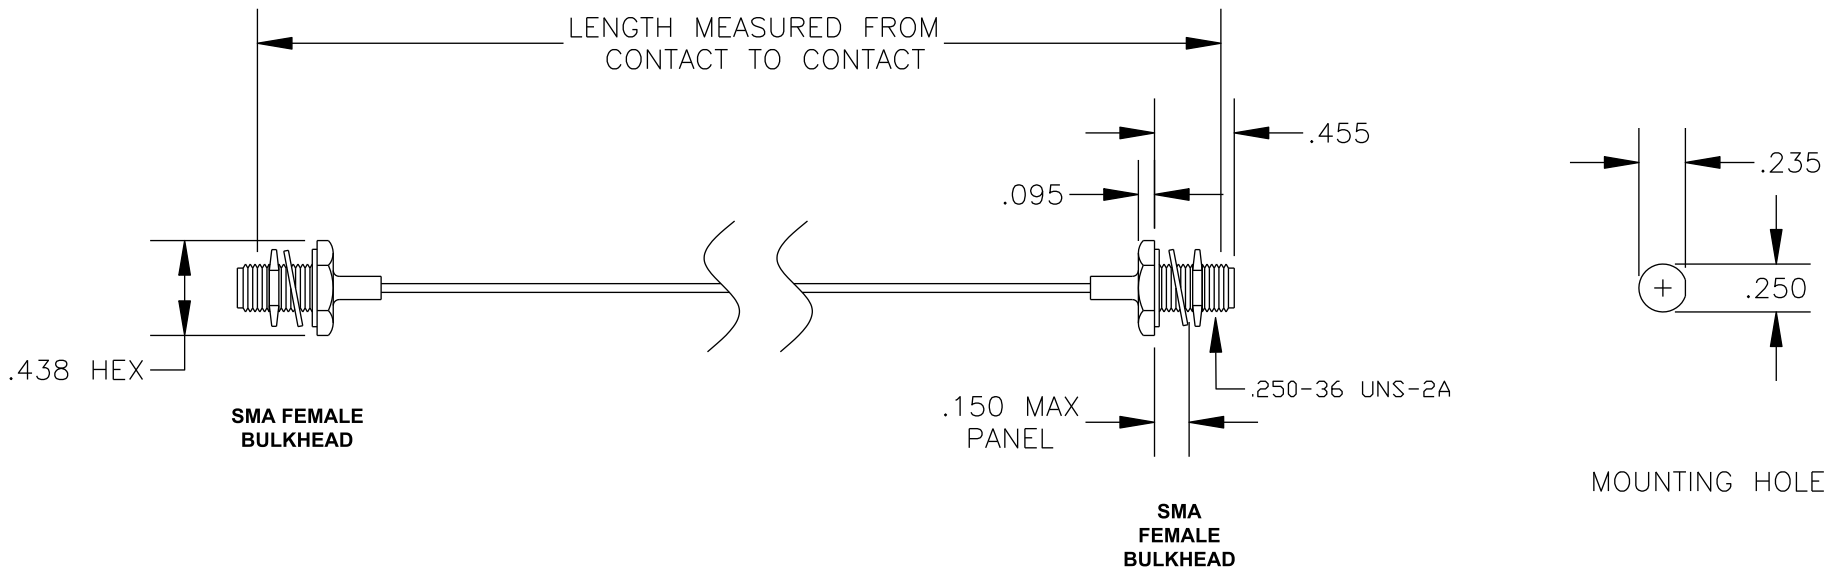

COMPONENTS	IMPEDANCE
SMA FEMALE BULKHEAD	50 OHM
SMA FEMALE BULKHEAD	50 OHM
PE-SR047FL	50 OHM

Standard Lengths	
-12	12"
-24	24"
-36	36"
-48	48"
-60	60"
-XXX	Custom Length in inches

**PASTERNACK ENTERPRISES, INC.**

**COAXIAL & FIBER OPTICS**

DWG TITLE

**PE34709LF-XX**

DES.

CABLE ASSEMBLY, PE-SR047FL, SMA FEMALE BULKHEAD TO SMA FEMALE BULKHEAD (LEAD FREE)

REV. A

**FSCM NO. 53919**

CAD FILE

020508

SCALE N/A

SIZE A

147

NOTES:

1. UNLESS OTHERWISE SPECIFIED ALL DIMENSIONS ARE NOMINAL.
2. ALL SPECIFICATIONS ARE SUBJECT TO CHANGE WITHOUT NOTICE AT ANY TIME.
3. DIMENSIONS ARE IN INCHES.
4. LENGTH TOLERANCE IS  $\pm 1.5\%$  OR  $\pm 3/8"$ , WHICHEVER IS GREATER.