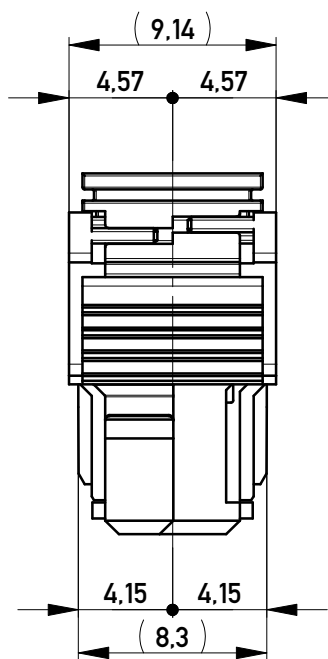

Abdeckungen vorverrastet
covers loose mounted

Abdeckungen verpresst
covers pressed on

Verpackt in Tray - tray packaging
Verpackungseinheit 45 Stück - packaging unit 45

Einzelheit X
detail X

Information: Codierung rot - coding red	Tolerances  All Dimensions in mm	Scale	3:1
		Designation F 2.54 DRC-B, 20-polig	
All rights reserved. Only for Information. To ensure that this is the latest version of this drawing, please contact one of the ERNI companies before using.	Subject to modification without prior notice. Drawing will not be updated.	 www.ERNI.com	
		a Index	16.09.2015 Date
		Class	DRCBUG