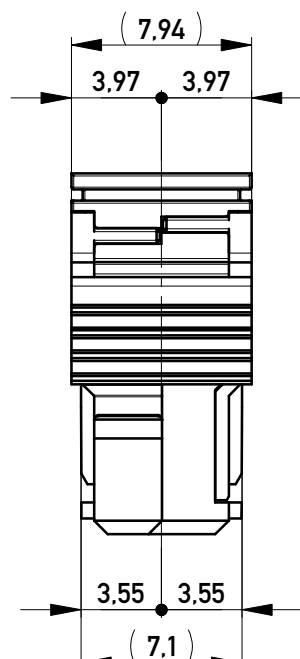

Abdeckungen vorverrastet
covers loose mounted

Abdeckungen verpresst
covers pressed on

Verpackt in Tray - tray packaging
Verpackungseinheit 45 Stück - packaging unit 45

Einzelheit X
detail X

Information: Codierung rot - coding red	Tolerances  All Dimensions in mm	Scale	3:1
		Designation F 2.54 DRC-B, 20-polig	
All rights reserved. Only for Information. To ensure that this is the latest version of this drawing, please contact one of the ERNI companies before using.	Subject to modification without prior notice. Drawing will not be updated.	 www.ERNI.com	
		a Index	16.09.2015 Date
		Class	DRCBUG