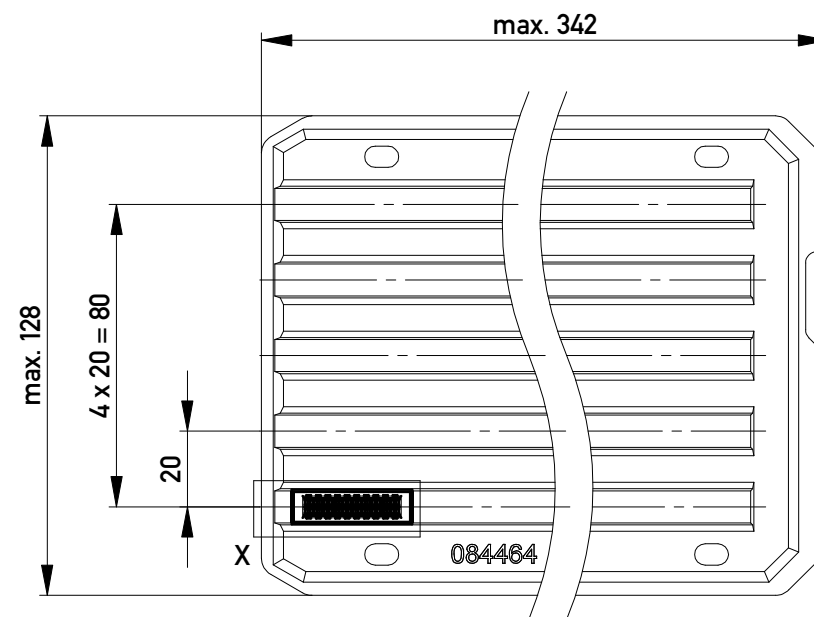

Abdeckungen vorverrastet
covers loose mounted

Abdeckungen verpresst
covers pressed on

Verpackt in Tray - tray packaging
Verpackungseinheit 45 Stück - packaging unit 45

Einzelheit X
detail X

Information: Codierung rot - coding red	Tolerances  All Dimensions in mm	Scale	3:1
		Designation F 2.54 DRC-B, 20-polig	
All rights reserved. Only for Information. To ensure that this is the latest version of this drawing, please contact one of the ERNI companies before using.	Subject to modification without prior notice. Drawing will not be updated.	 www.ERNI.com	
		a Index	16.09.2015 Date
		Class	DRCBUG