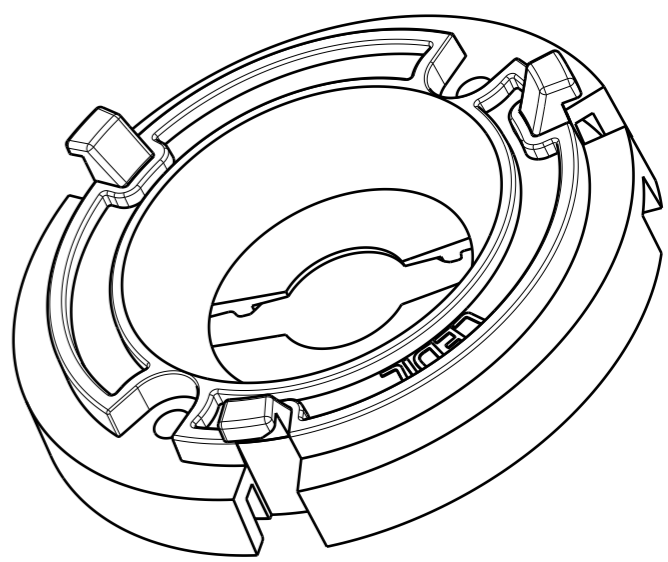

### DETAILS

<b>Product Number</b>	C13186_LENA-STD-BASE-CXA15
<b>Family</b>	Lena
<b>Type</b>	Base part
<b>Color</b>	white
<b>Diameter</b>	58,69 mm
<b>Height</b>	6,95 mm
<b>Style</b>	round
<b>Optic Material</b>	
<b>Holder Material</b>	PC
<b>Fastening</b>	screw
<b>Status</b>	production ready
<b>ROHS Compliant</b>	Yes
<b>Date Updated</b>	26/04/2016

### OPTICAL PROPERTIES

LED	Viewing Angle	Light Beam	Efficiency	cd/lm	Connector
CXA/B 15xx	N/A deg		-	-	-

H G F E D C B A

Front view

Isometric view

Top view

Bottom view

LED middle position

INDEX	PART NO	DESCRIPTION	MATERIAL	COLOUR
1	C13186	LENA-STD-BASE-CXA15	PC	white

Tolerances if not otherwise shown  
 According to DIN ISO 2768-1  
 Linear measures:  
 Up to 30mm class M, otherwise class C.  
 According to DIN ISO 2768-2  
 Form and position: class L

SIZE	PART NUMBER
<b>A3</b>	<b>C13186</b>

SCALE	3:2	WEIGHT	11,30 g	SHEET	1/1
-------	-----	--------	---------	-------	-----

H G B A

**NOTE: The typical divergence will be changed by different color, chip size and chip position tolerance. The typical total divergence is the full angle measured where the luminous intensity is half of the peak value.**