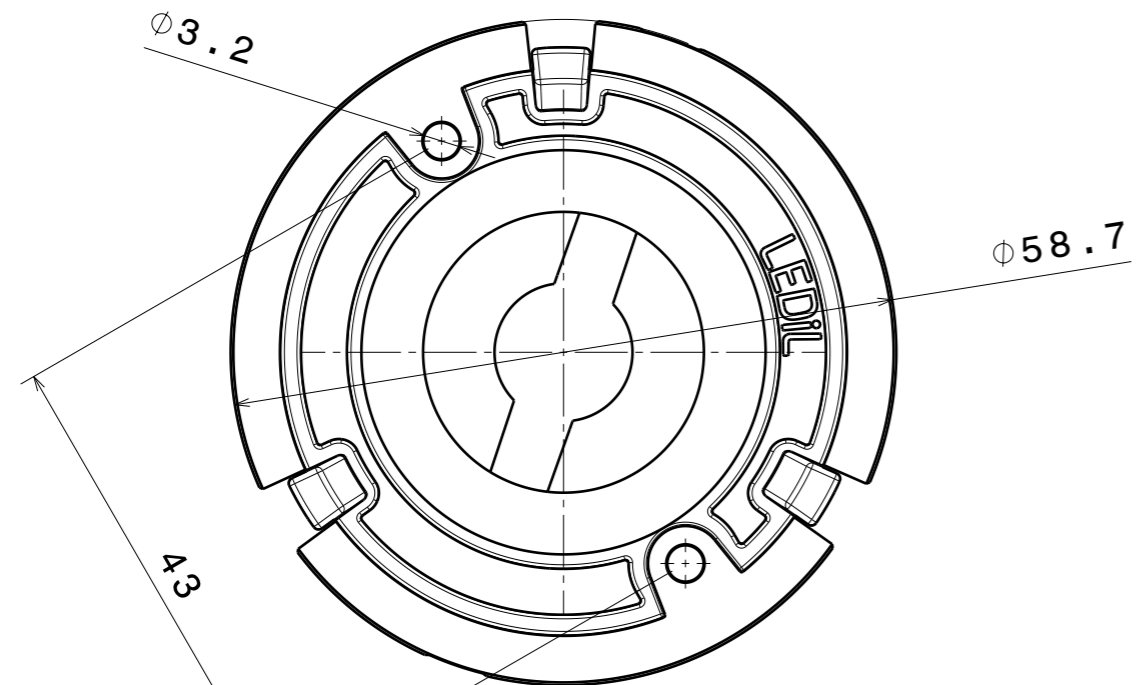

### DETAILS

<b>Product Number</b>	C13186_LENA-STD-BASE-CXA15
<b>Family</b>	Lena
<b>Type</b>	Base part
<b>Color</b>	white
<b>Diameter</b>	58,69 mm
<b>Height</b>	6,95 mm
<b>Style</b>	round
<b>Optic Material</b>	
<b>Holder Material</b>	PC
<b>Fastening</b>	screw
<b>Status</b>	production ready
<b>ROHS Compliant</b>	Yes
<b>Date Updated</b>	26/04/2016

### OPTICAL PROPERTIES

LED	Viewing Angle	Light Beam	Efficiency	cd/lm	Connector
CXA/B 15xx	N/A deg		-	-	-

H G F E D C B A

Front view

Isometric view

Top view

Bottom view

LED middle position

INDEX	PART NO	DESCRIPTION	MATERIAL	COLOUR
1	C13186	LENA-STD-BASE-CXA15	PC	white

Tolerances if not otherwise shown  
 According to DIN ISO 2768-1  
 Linear measures:  
 Up to 30mm class M, otherwise class C.  
 According to DIN ISO 2768-2  
 Form and position: class L

SIZE	PART NUMBER
<b>A3</b>	<b>C13186</b>

SCALE	3:2	WEIGHT	11,30 g	SHEET	1/1
-------	-----	--------	---------	-------	-----

H G B A

**NOTE: The typical divergence will be changed by different color, chip size and chip position tolerance. The typical total divergence is the full angle measured where the luminous intensity is half of the peak value.**