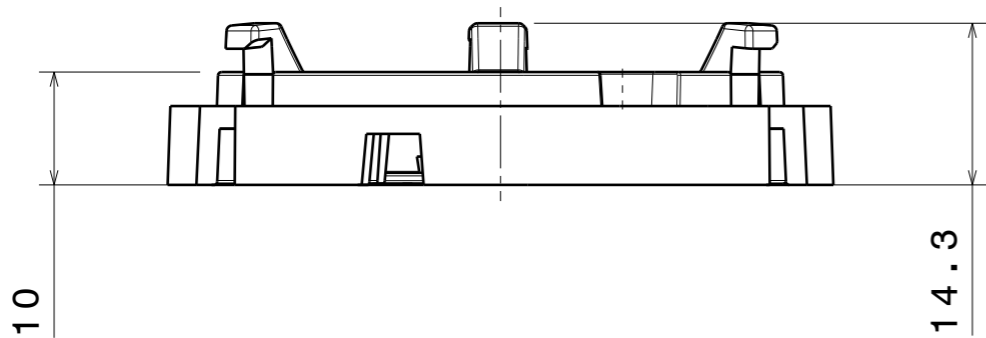

### DETAILS

<b>Product Number</b>	C13186_LENA-STD-BASE-CXA15
<b>Family</b>	Lena
<b>Type</b>	Base part
<b>Color</b>	white
<b>Diameter</b>	58,69 mm
<b>Height</b>	6,95 mm
<b>Style</b>	round
<b>Optic Material</b>	
<b>Holder Material</b>	PC
<b>Fastening</b>	screw
<b>Status</b>	production ready
<b>ROHS Compliant</b>	Yes
<b>Date Updated</b>	26/04/2016

### OPTICAL PROPERTIES

LED	Viewing Angle	Light Beam	Efficiency	cd/lm	Connector
CXA/B 15xx	N/A deg		-	-	-

H G F E D C B A

Front view

Isometric view

Top view

Bottom view

LED middle position

INDEX	PART NO	DESCRIPTION	MATERIAL	COLOUR
1	C13186	LENA-STD-BASE-CXA15	PC	white

Tolerances if not otherwise shown  
 According to DIN ISO 2768-1  
 Linear measures:  
 Up to 30mm class M, otherwise class C.  
 According to DIN ISO 2768-2  
 Form and position: class L

SIZE	PART NUMBER
<b>A3</b>	<b>C13186</b>

SCALE	3:2	WEIGHT	11,30 g	SHEET	1/1
-------	-----	--------	---------	-------	-----

H G B A

**NOTE: The typical divergence will be changed by different color, chip size and chip position tolerance. The typical total divergence is the full angle measured where the luminous intensity is half of the peak value.**