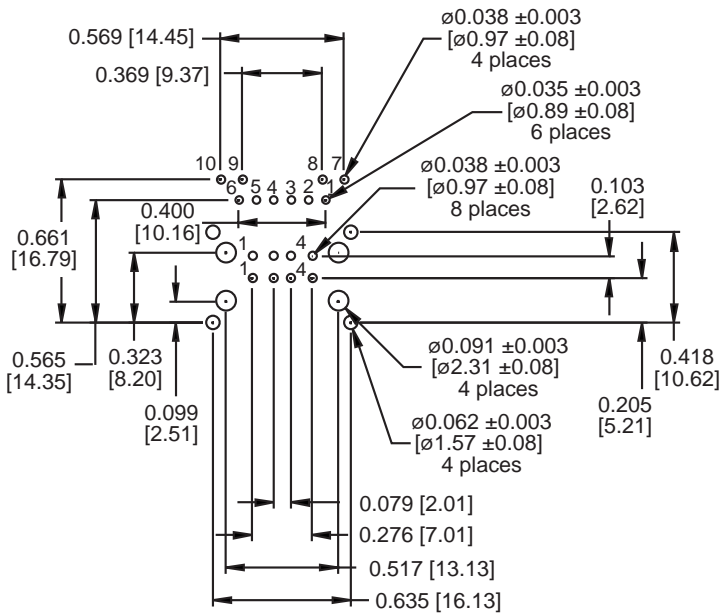

SCHEMATIC

0812-1X1T-03

- Available Options**
- Various transformer turns ratios
 - Various high voltage capacitor values
 - Various LED color combinations

BM01817

MECHANICAL

0812-1X1T-03

PAD LAYOUT

Suggested PCB Pad Layout
Component Side View

Notes

RJ-45 Mechanical

Plastic Housing	Thermoplastic, flammability rating UL 94V-0
Contacts	50 micro-inch hard gold plating
Pins	Tin-coated copper wire, DIA 0.018" [0.46]
Solderability	Per MIL Std. 202, Method 208
Metal Shield	Nickel plated copper alloy