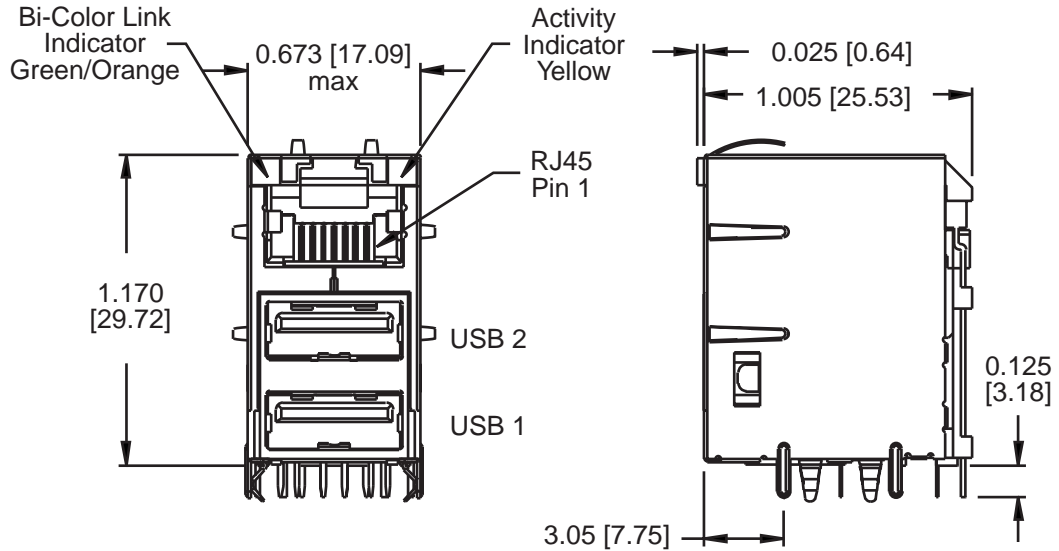

INTEGRATED CONNECTOR MODULES

10/100Base-TX belCombo™ with LEDs

BM01817

- Shielded RJ-45 connector with integrated 10/100 magnetics and dual USB connectors
- Compatible with a variety of 10/100 transceiver ICs
- Operating temperature 0° to +70° C
- Storage temperature -40° to +85° C
- Complies with IEEE standards and all 10/100 Ethernet specifications including 350µH with 8mA DC bias
- Highly integrated design conserves valuable board space
- Minimum interwinding breakdown voltage of 1500 Vrms
- Adaptable, modular design provides higher reliability

SCHEMATIC

0812-1X1T-03

- Available Options**
- Various transformer turns ratios
 - Various high voltage capacitor values
 - Various LED color combinations

BM01817

MECHANICAL

0812-1X1T-03

PAD LAYOUT

Suggested PCB Pad Layout
Component Side View

Notes

RJ-45 Mechanical

Plastic Housing	Thermoplastic, flammability rating UL 94V-0
Contacts	50 micro-inch hard gold plating
Pins	Tin-coated copper wire, DIA 0.018" [0.46]
Solderability	Per MIL Std. 202, Method 208
Metal Shield	Nickel plated copper alloy