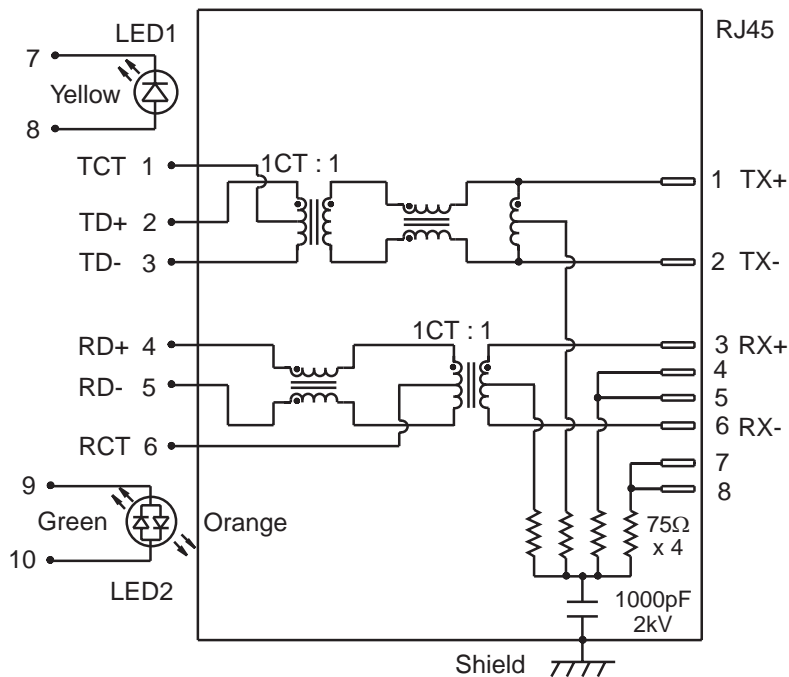

INTEGRATED CONNECTOR MODULES

10/100Base-TX belCombo™ with LEDs

BM01817

- Shielded RJ-45 connector with integrated 10/100 magnetics and dual USB connectors
- Compatible with a variety of 10/100 transceiver ICs
- Operating temperature 0° to +70° C
- Storage temperature -40° to +85° C
- Complies with IEEE standards and all 10/100 Ethernet specifications including 350µH with 8mA DC bias
- Highly integrated design conserves valuable board space
- Minimum interwinding breakdown voltage of 1500 Vrms
- Adaptable, modular design provides higher reliability

SCHEMATIC

0812-1X1T-03

- Available Options**
- Various transformer turns ratios
 - Various high voltage capacitor values
 - Various LED color combinations

BM01817

MECHANICAL

0812-1X1T-03

PAD LAYOUT

Suggested PCB Pad Layout
Component Side View

Notes

RJ-45 Mechanical

Plastic Housing	Thermoplastic, flammability rating UL 94V-0
Contacts	50 micro-inch hard gold plating
Pins	Tin-coated copper wire, DIA 0.018" [0.46]
Solderability	Per MIL Std. 202, Method 208
Metal Shield	Nickel plated copper alloy