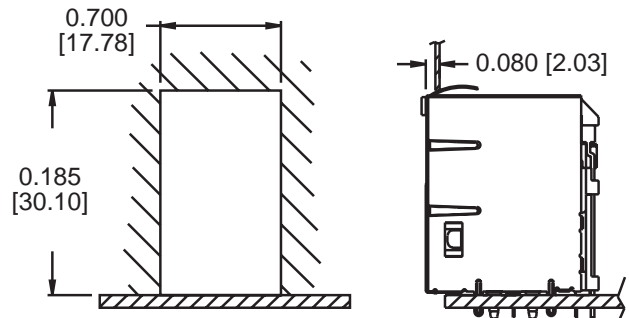

Suggested Panel Opening

©2001 Bel Fuse Inc. Specifications subject to change without notice. 08.01

CORPORATE

Bel Fuse Inc.
206 Van Vorst Street
Jersey City, NJ 07302
Tel 201-432-0463
Fax 201-432-9542
www.belfuse.com

FAR EAST

Bel Fuse Ltd.
8F / 8 Luk Hop Street
San Po Kong
Kowloon, Hong Kong
Tel 852-2328-5515
Fax 852-2352-3706
www.belfuse.com

EUROPE

Bel Fuse Europe Ltd.
Preston Technology Management Centre
Marsh Lane, Suite G7, Preston
Lancashire, PR1 8UD, U.K.
Tel 44-1772-556601
Fax 44-1772-888366
www.belfuse.com