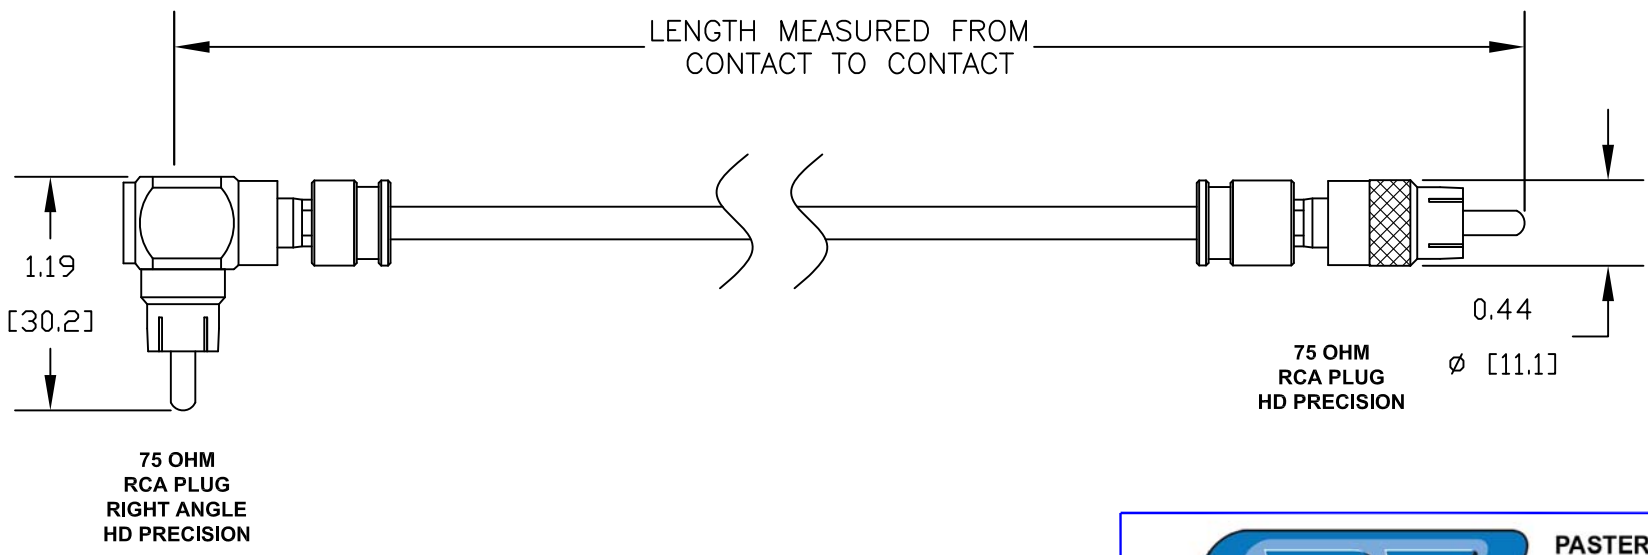

COMPONENTS	IMPEDANCE
RCA PLUG RIGHT ANGLE	75 OHM
RCA PLUG	75 OHM
PE-B159	75 OHM

Part Configurator	
1. Replace ZZ with color codes.	
2. Replace XX with length in inches.	
Standard Lengths	
-12	12"
-24	24"
-36	36"
-48	48"
-60	60"
-XXX	Custom Length in inches

Color Codes	
BK	Black
BL	Blue
GR	Green
RD	Red
WH	White
YW	Yellow

PASTERNACK ENTERPRISES, INC.
P.O BOX 16759, IRVINE, CA 92623
PHONE (949) 261-1920 FAX (949) 261-7451
WEB ADDRESS: www.pasternack.com
E-MAIL ADDRESS: sales@pasternack.com
COAXIAL & FIBER OPTICS

DWG TITLE	PE38134/ZZ-XX	DES.	CABLE ASSEMBLY, PE-B159, 75 OHM HD PRECISION, RCA PLUG RIGHT ANGLE TO RCA PLUG

REV. C	FSCM NO. 53919	CAD FILE 082411	SCALE N/A	SIZE A	2231

1. **NOTES:**
1. UNLESS OTHERWISE SPECIFIED ALL DIMENSIONS ARE NOMINAL.
  2. ALL SPECIFICATIONS ARE SUBJECT TO CHANGE WITHOUT NOTICE AT ANY TIME.
  3. DIMENSIONS ARE IN INCHES [mm].
  4. LENGTH TOLERANCE IS ± 1.5% OR 3/8", WHICHEVER IS GREATER.