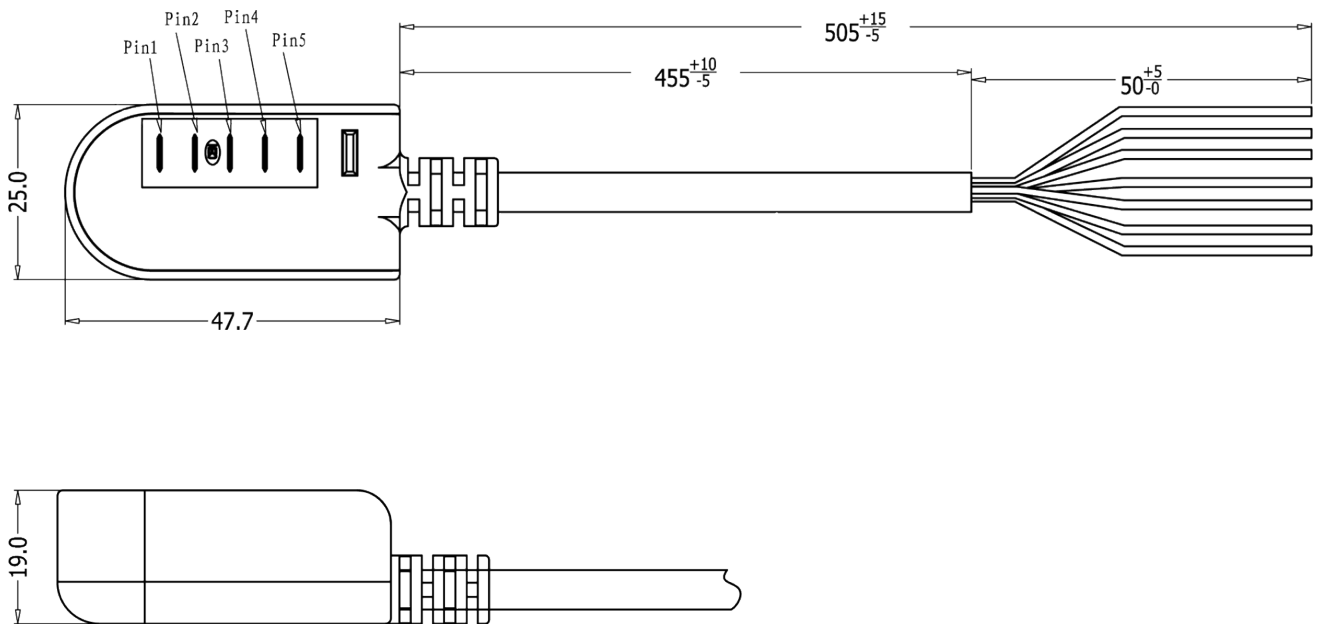

SMBus Battery Cable

Battery Connector with 7-wires

P/N: 400665

Applications:

- Extension cable for battery applications
- Suitable for use with RRC's Standard Battery Packs RRC204x and RRC205x

Connector Pin N°	Wire Color	Wire Gauge	Signal Name
1	Black	AWG22	Bat -
2	Brown	AWG24	SMBus-T
3	Green	AWG24	SMBus-D
4	White	AWG24	SMBus-C
5	Red	AWG22	Bat +
	Red	AWG22	