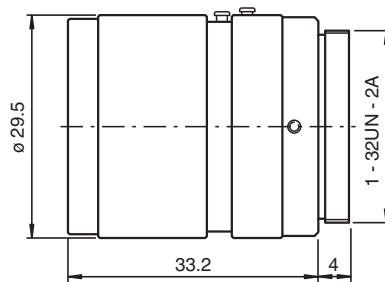

Accessory camera lens VOS-LE-C-16MM

- Exchangeable lens (C-Mount)
- Focal length 16 mm
- F 1.4-16
- Format 2/3"
- MOD 0.25 m

Fixed focal length lens, high-resolution, compact Megapixel lens, with locking screws for C-mount cameras

Dimensions

Technical Data

General specifications

Optical resolution	2 MP
Focal length	16 mm
Focal range	≥ 12 mm ... < 25 mm
Format	2/3"
Aperture	F1,4-16
Aperture contro	manually
Horizontal angle of view	31 °
Vertical angle of view	23.4 °
Diagonal angle of view	38.3 °
At image format	8.8 x 6.6 mm
MOD (Minimum object distance)	250 mm

Ambient conditions

Operating temperature	-20 ... 50 °C (-4 ... 122 °F)
-----------------------	-------------------------------

Mechanical specifications

Housing length	33.2 mm
----------------	---------

Release date: 2020-11-25 Date of issue: 2020-11-25 Filename: 70114988_eng.pdf

Singapore: +65 6779 9091
fa-info@sg.pepperl-fuchs.com

PF PEPPERL+FUCHS

Technical Data

Housing diameter	Ø 29.5 mm
Mass	63 g
Objective connection	C-mount
Filter thread	M 27 × 0,5