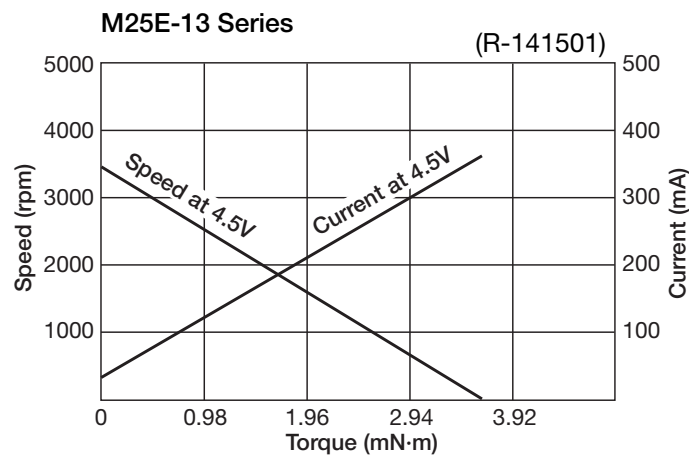

## SPECIFICATIONS

Items	SPEC-NO	R-141501
Rated Voltage (V)		4.5
Voltage Range (V)		1.0~6.0
Rated Load (mN·m)		0.981
No Load Speed (rpm)		3500
No Load Current (mA)		22
Starting Torque (mN·m)		3.56
Rotation		CW/CCW
Application		LOADING

## DIMENSIONS

Unit : mm