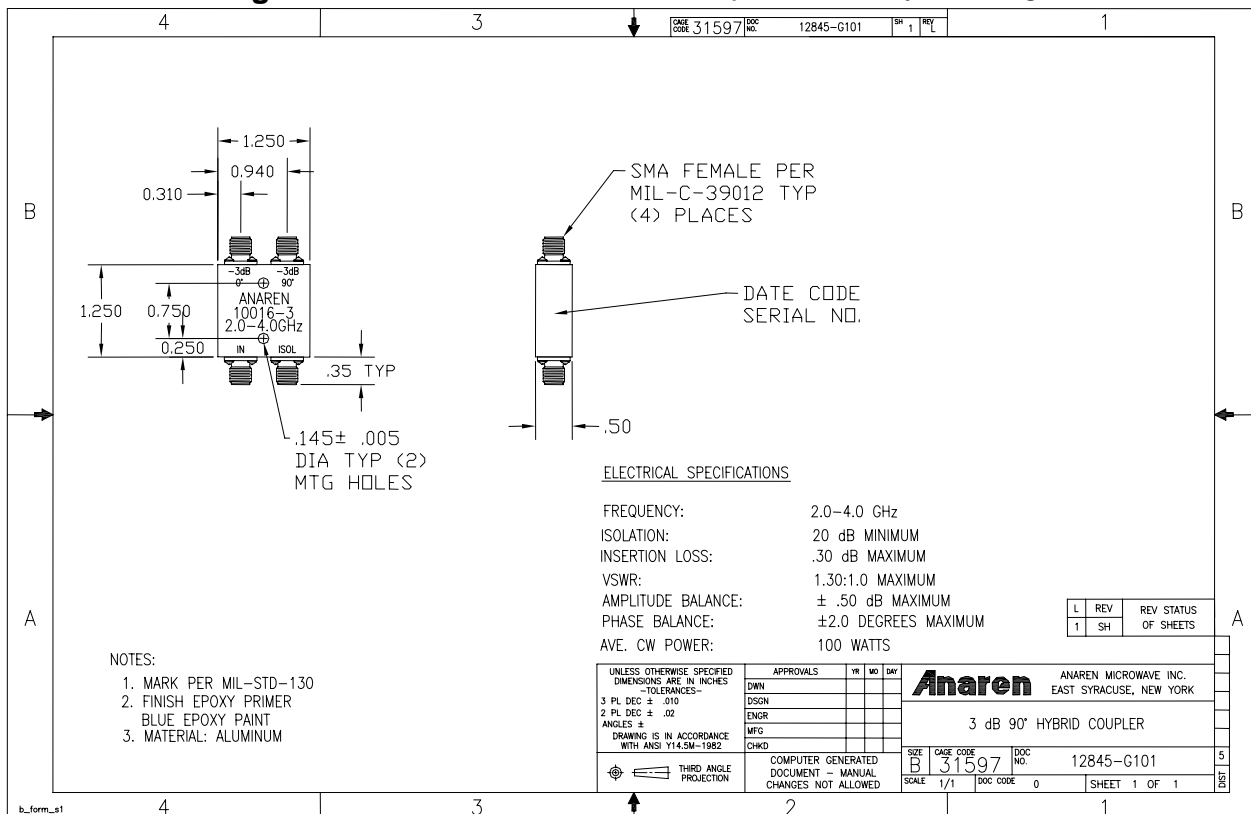

Outline Drawing

Electrical and Mechanical Specifications subject to change without notice.