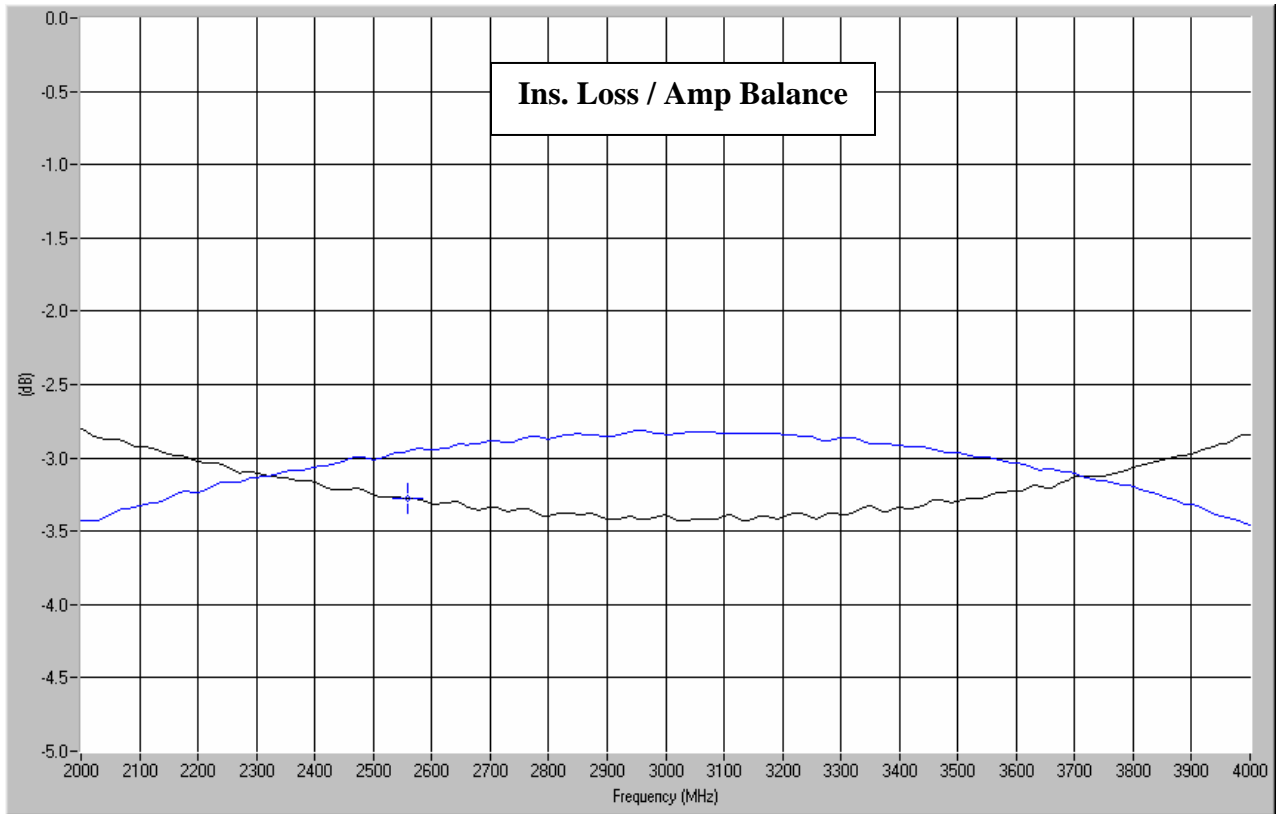

Typical Test Data Plots

USA/Canada: (315) 432-8909
Toll Free: (800) 411-6596
Europe: +44 2392-232392